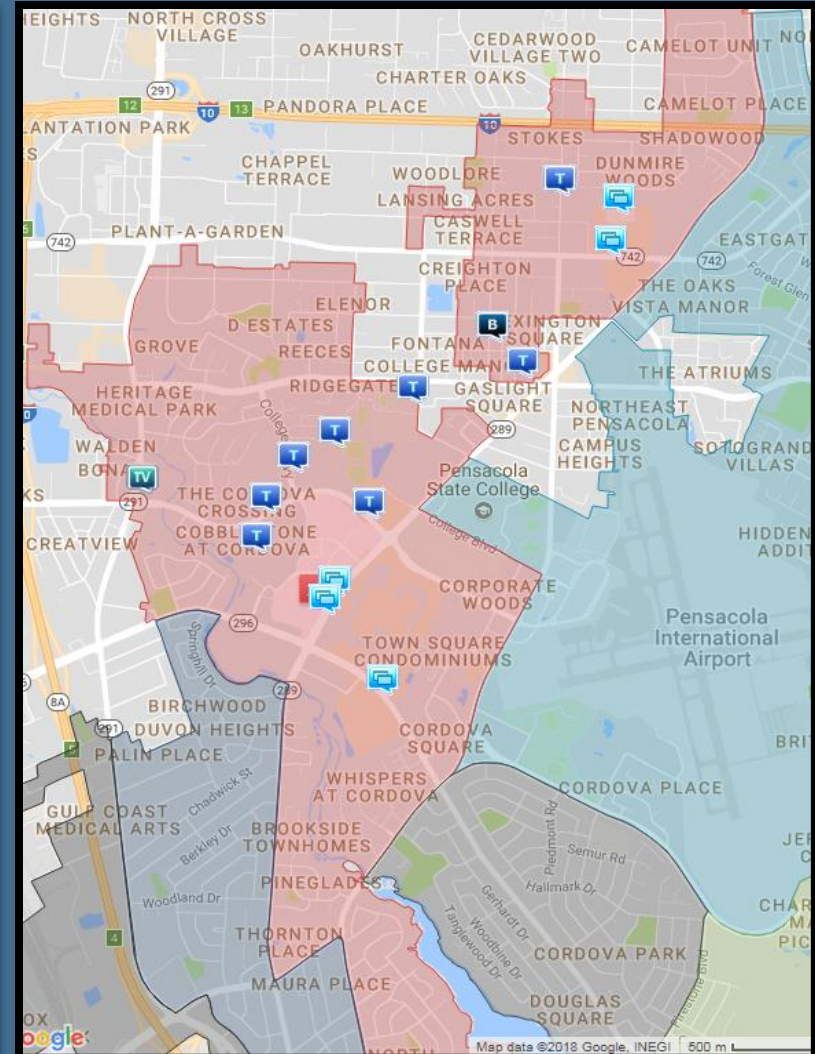

District 2

February 2017-2018 Comparison