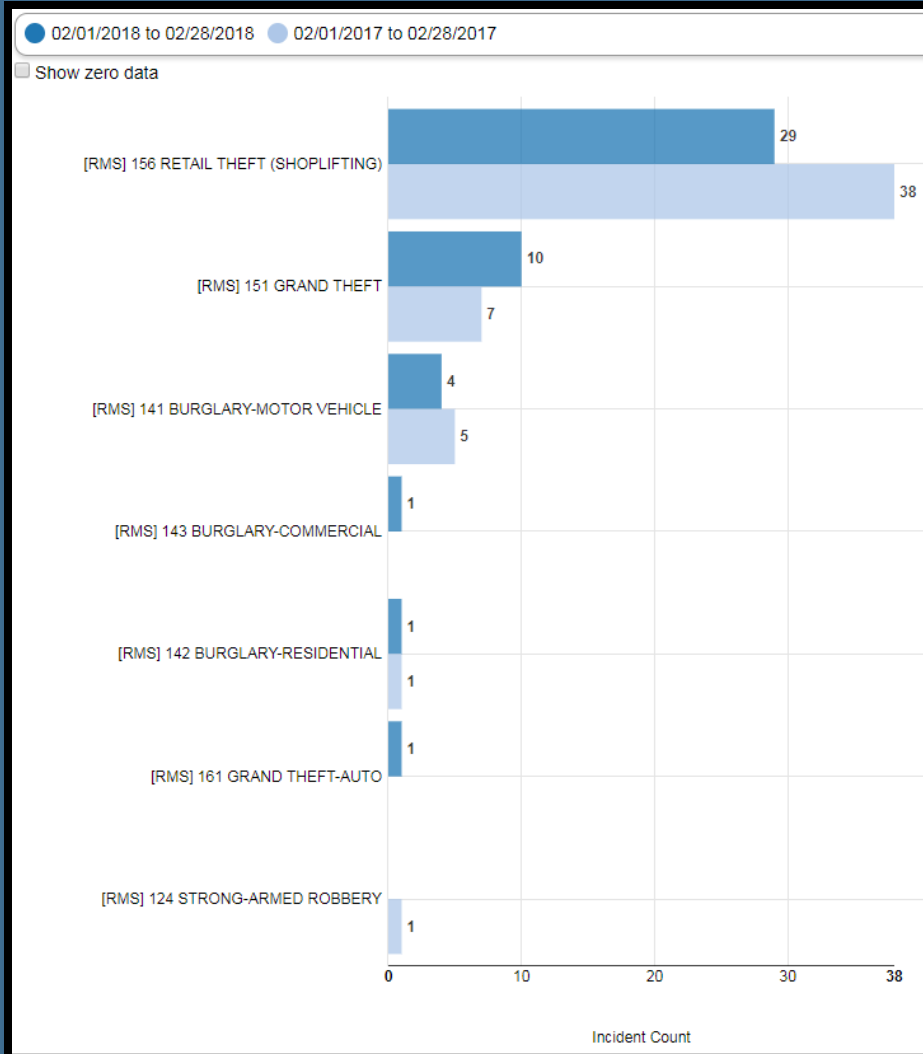

District 2

February 2017-2018 Comparison