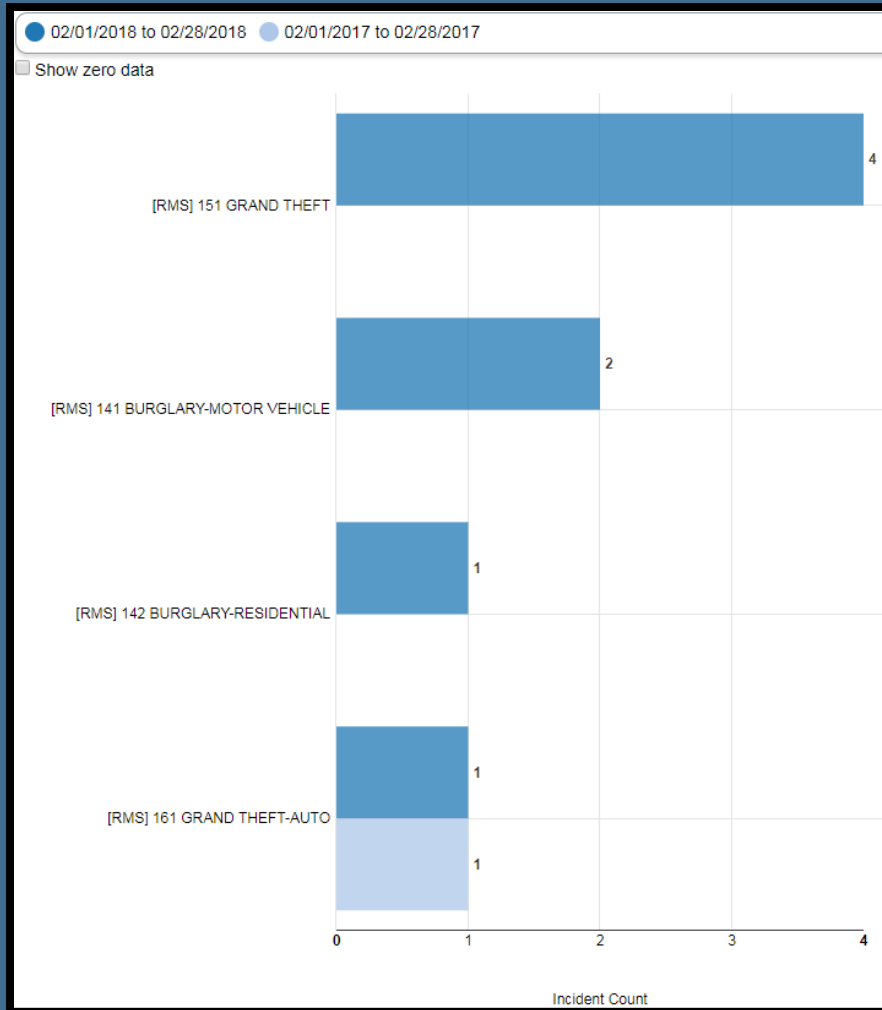

District 1 February 2017-2018 Comparison