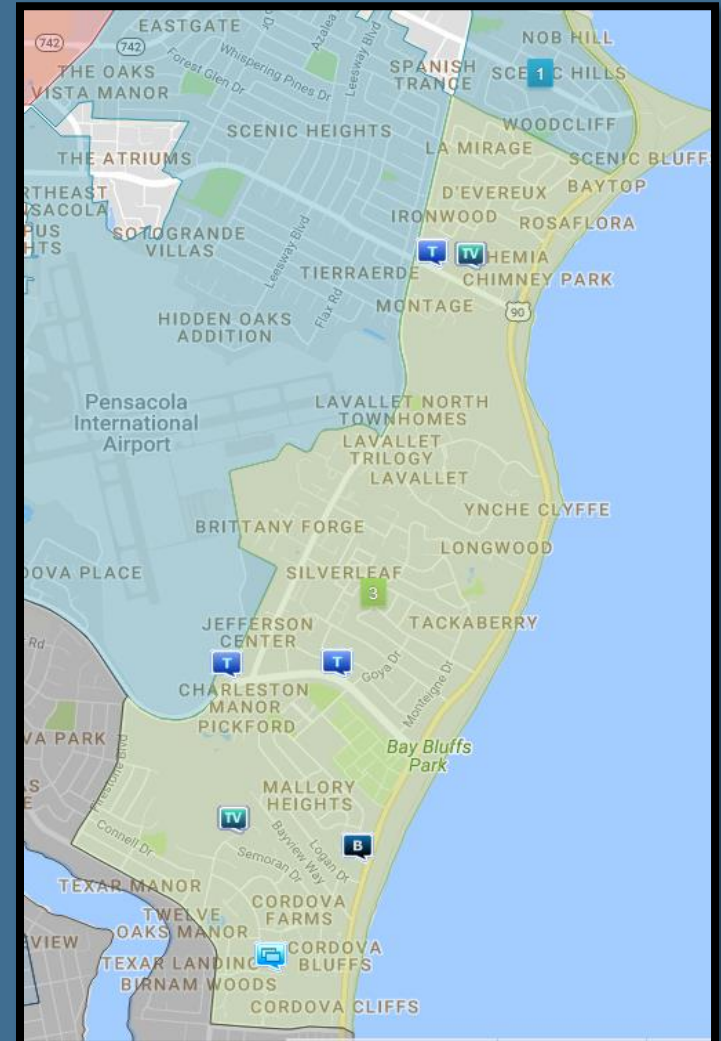

District 3 February 2017-2018 Comparison