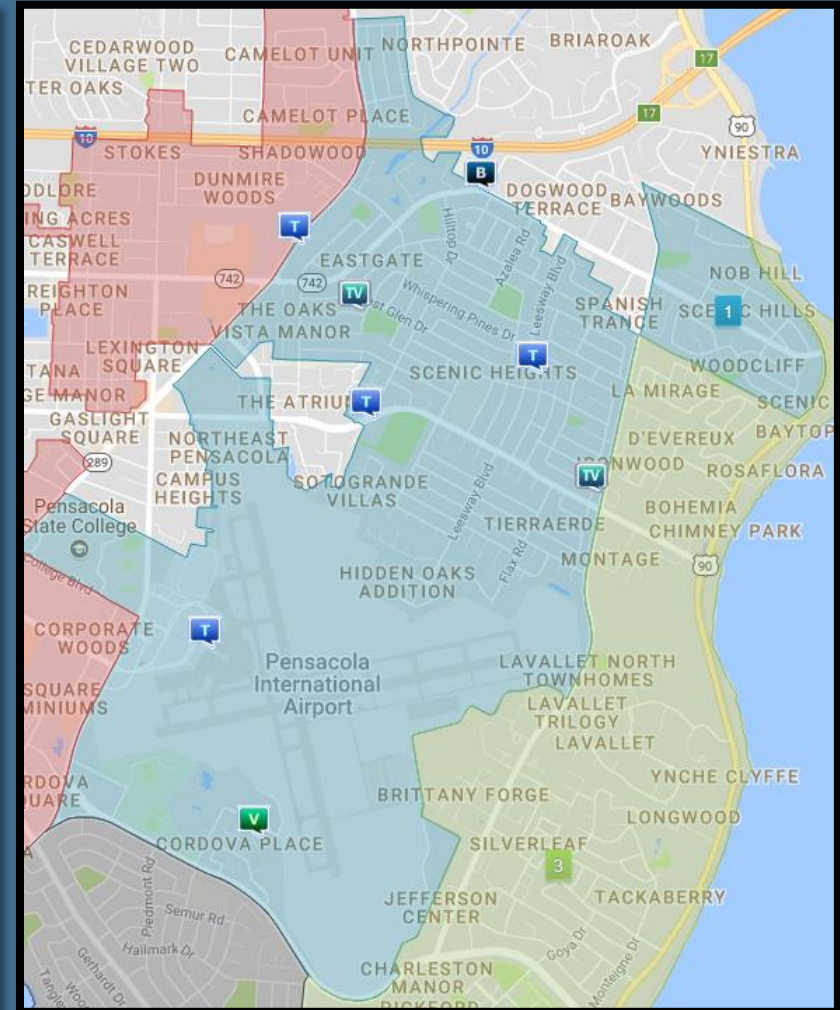

# February 2017-2018 Comparison- City Limits

# District 1 February 2017-2018 Comparison

# District 2

# Traffic Crash Locations

February 2018

Legend:  
Citywide  
Escambia County  
City limits