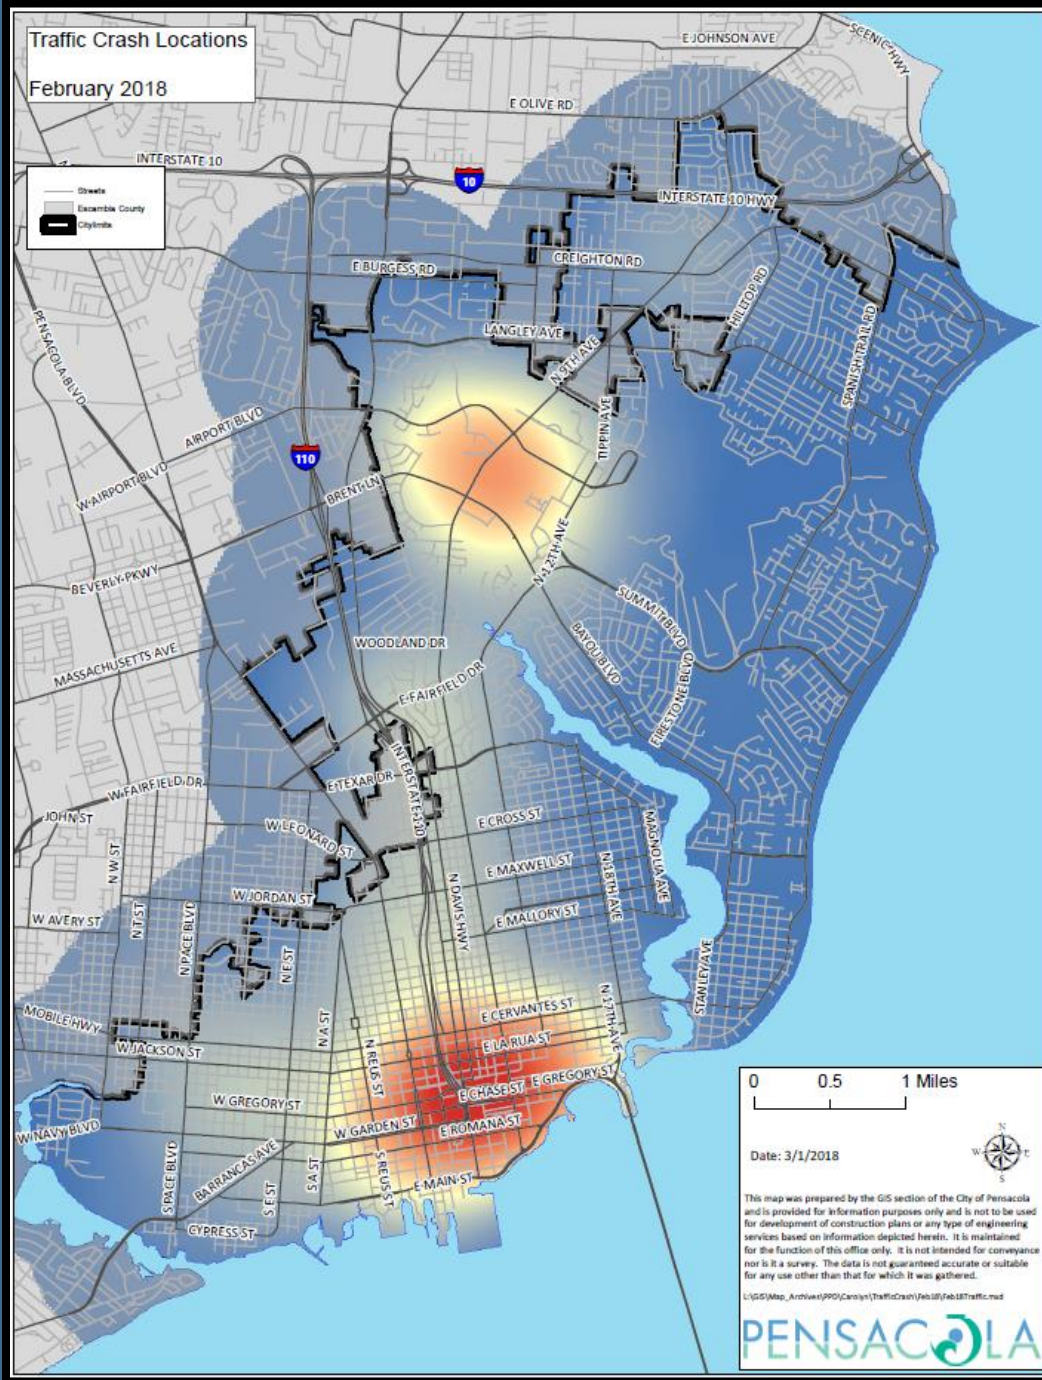

## February 2017-2018 Comparison

# District 6 February 2017-2018 Comparison

# Traffic Crash Locations

February 2018

Legend:  
Citywide  
Escambia County  
City limits