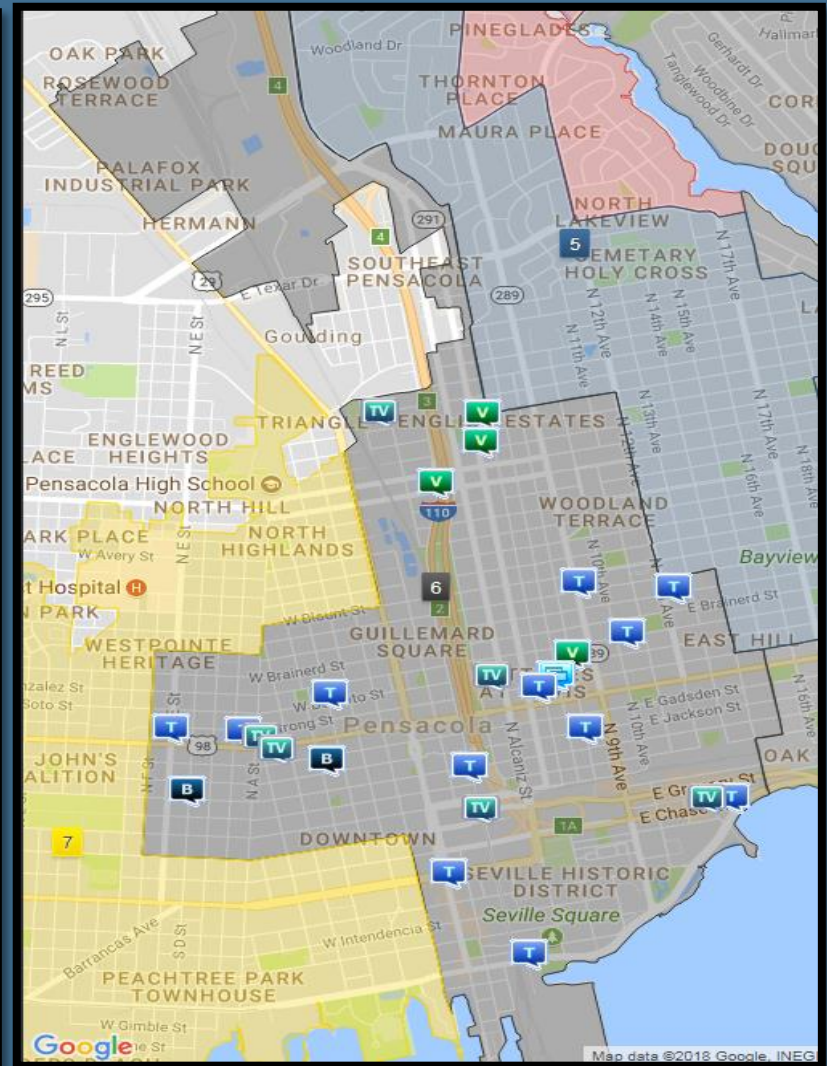

# District 3 February 2017-2018 Comparison

# District 4

# Traffic Crash Locations

February 2018

Legend:  
Citywide  
Escambia County  
City limits