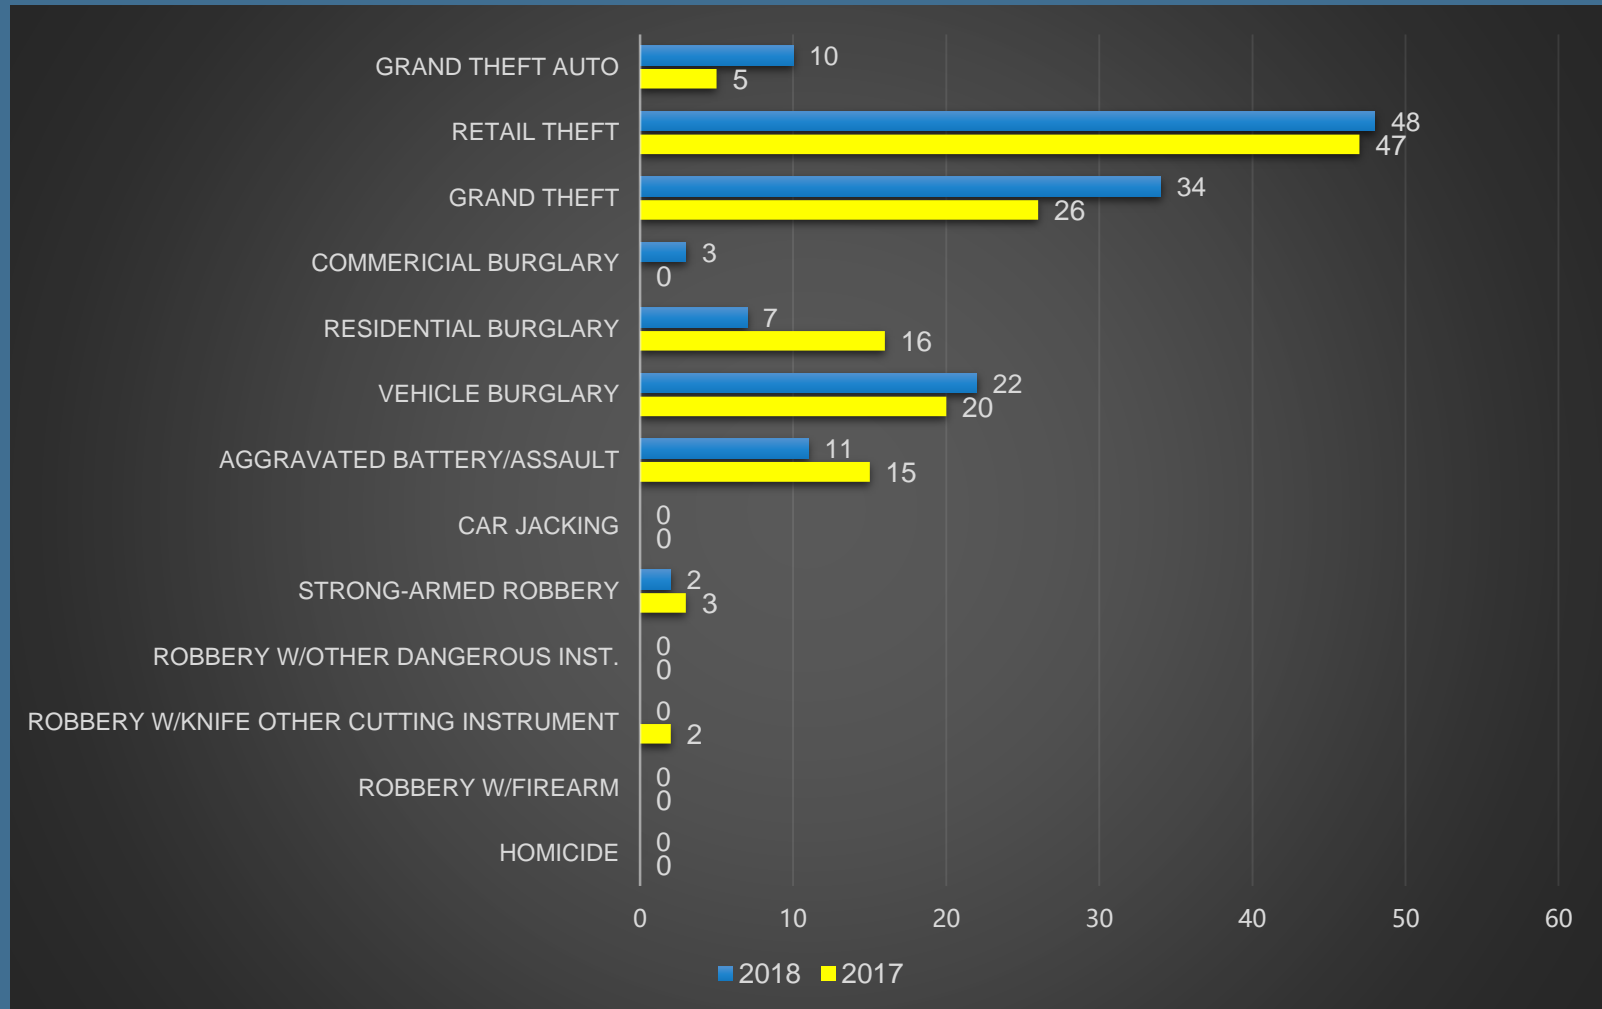

# **PENSACOLA POLICE DEPARTMENT**

Crime Report  
**February 2018**

# February 2017-2018 Comparison- City Limits