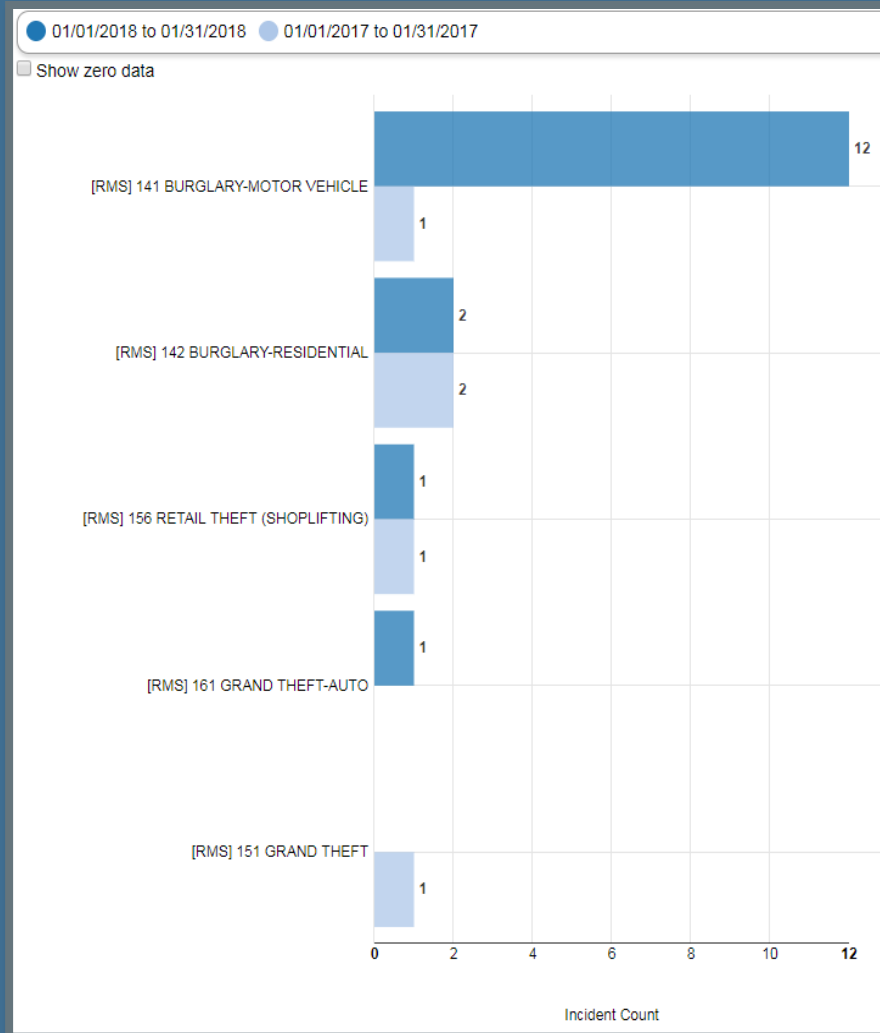

PENSACOLA POLICE DEPARTMENT

Crime Report
January 2018

January 2017-2018 Comparison- City Limits

District 1 January 2017-2018 Comparison

District 2 January 2017-2018 Comparison

District 3 January 2017-2018 Comparison

District 4 January 2017-2018 Comparison

District 5 January 2017-2018 Comparison

District 6 January 2017-2018 Comparison

District 7 January 2017-2018 Comparison

January 2018 Traffic Crash Heat Map

	Jan. '17	Jan. '18
Crashes	136	168
Citations	138	157
Warnings	267	405

Top 5 Intersections

Intersection	Num.
9 th Ave/Creighton Rd.	4
12 th Ave/ Airport Blvd	3
Bay Bridge/Gregory St.	2
17 th Ave./ Bay Front Pkwy	2
Pace Blvd/Cervantes St.	2