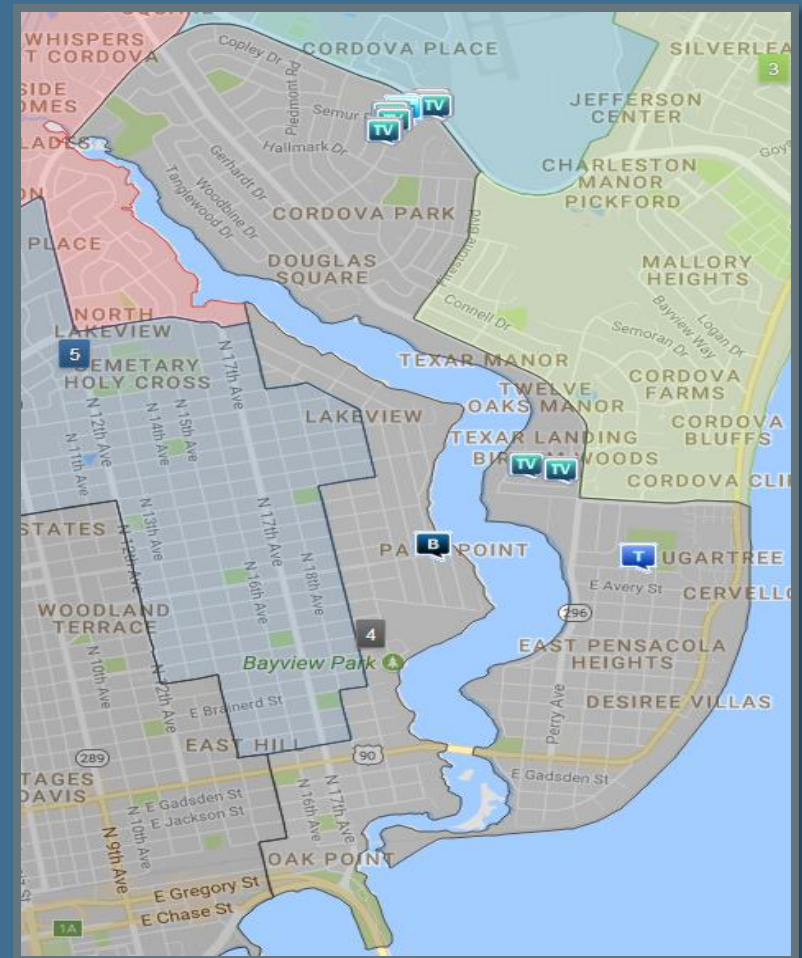

PENSACOLA POLICE DEPARTMENT

Crime Report
January 2018

January 2017-2018 Comparison- City Limits

District 1 January 2017-2018 Comparison

District 2 January 2017-2018 Comparison

District 3 January 2017-2018 Comparison

District 4 January 2017-2018 Comparison

District 5 January 2017-2018 Comparison

District 6 January 2017-2018 Comparison

District 7 January 2017-2018 Comparison

January 2018 Traffic Crash Heat Map

	Jan. '17	Jan. '18
Crashes	136	168
Citations	138	157
Warnings	267	405

Top 5 Intersections

Intersection	Num.
9 th Ave/Creighton Rd.	4
12 th Ave/ Airport Blvd	3
Bay Bridge/Gregory St.	2
17 th Ave./ Bay Front Pkwy	2
Pace Blvd/Cervantes St.	2