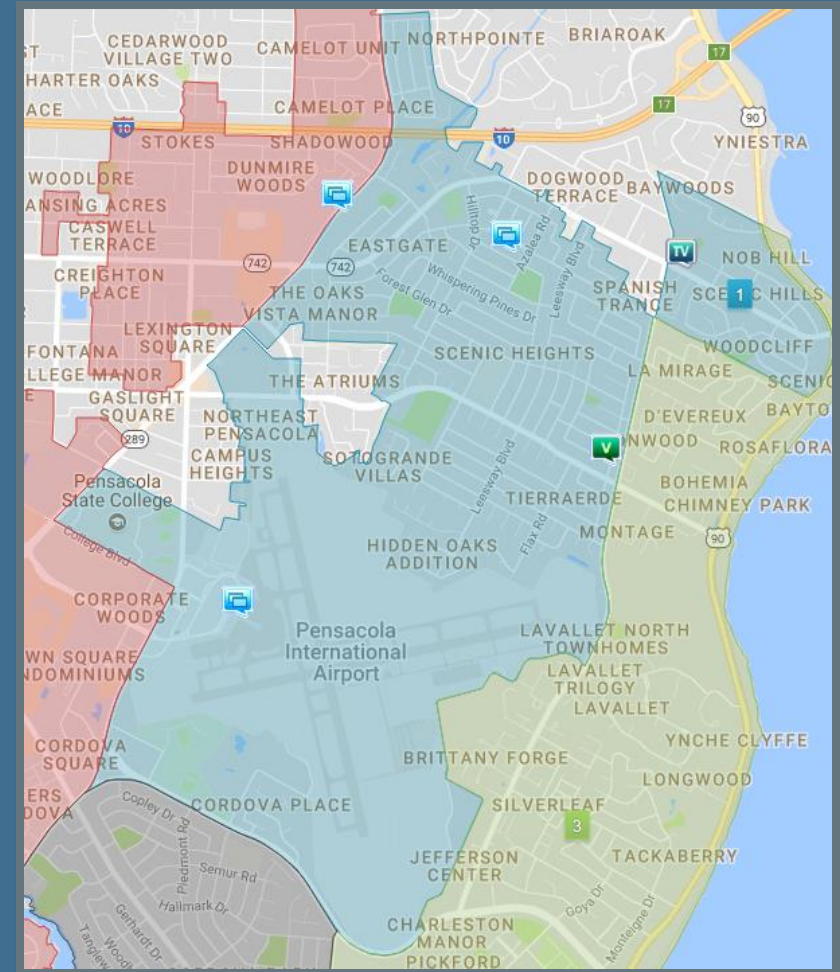

PENSACOLA POLICE DEPARTMENT

Crime Report
January 2018

January 2017-2018 Comparison- City Limits

District 1 January 2017-2018 Comparison

District 2 January 2017-2018 Comparison

District 3 January 2017-2018 Comparison

District 4 January 2017-2018 Comparison

District 5 January 2017-2018 Comparison

District 6 January 2017-2018 Comparison

District 7 January 2017-2018 Comparison

January 2018 Traffic Crash Heat Map

	Jan. '17	Jan. '18
Crashes	136	168
Citations	138	157
Warnings	267	405

Top 5 Intersections

Intersection	Num.
9 th Ave/Creighton Rd.	4
12 th Ave/ Airport Blvd	3
Bay Bridge/Gregory St.	2
17 th Ave./ Bay Front Pkwy	2
Pace Blvd/Cervantes St.	2