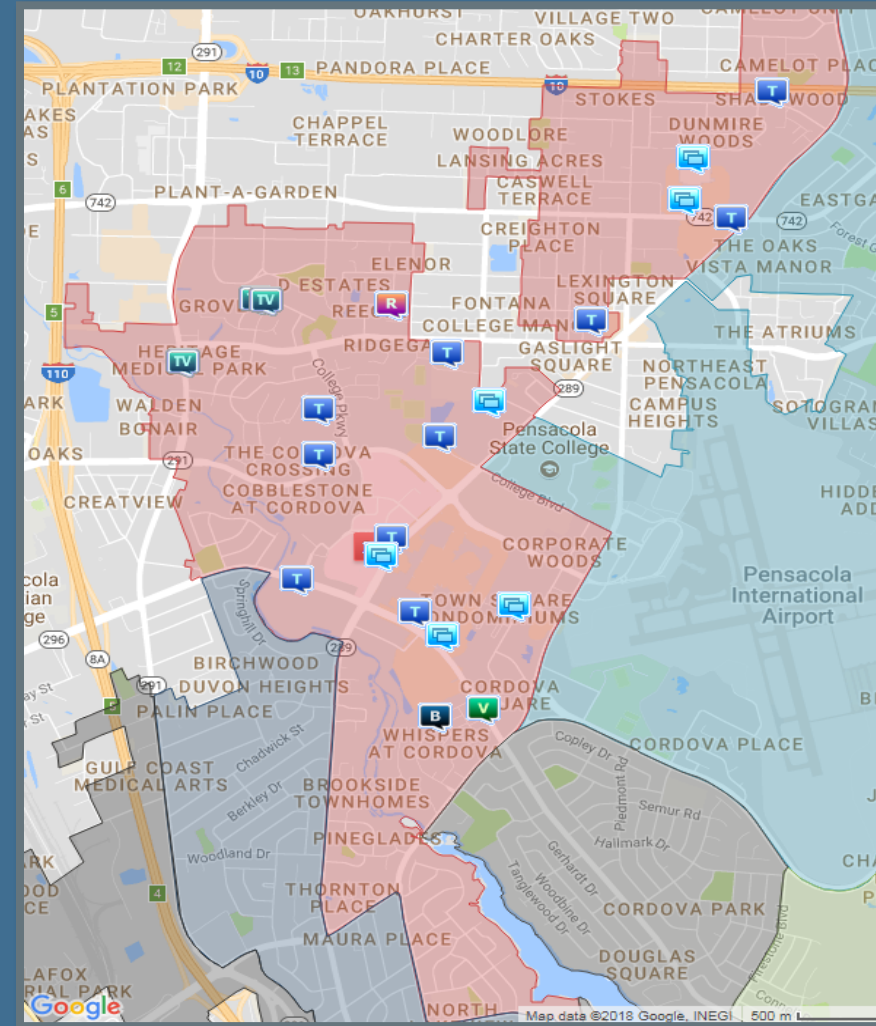

PENSACOLA POLICE DEPARTMENT

Crime Report
January 2018

January 2017-2018 Comparison- City Limits

District 1 January 2017-2018 Comparison

District 2 January 2017-2018 Comparison

District 3 January 2017-2018 Comparison

District 4 January 2017-2018 Comparison

District 5 January 2017-2018 Comparison

District 6 January 2017-2018 Comparison

District 7 January 2017-2018 Comparison

January 2018 Traffic Crash Heat Map

	Jan. '17	Jan. '18
Crashes	136	168
Citations	138	157
Warnings	267	405

Top 5 Intersections

Intersection	Num.
9 th Ave/Creighton Rd.	4
12 th Ave/ Airport Blvd	3
Bay Bridge/Gregory St.	2
17 th Ave./ Bay Front Pkwy	2
Pace Blvd/Cervantes St.	2