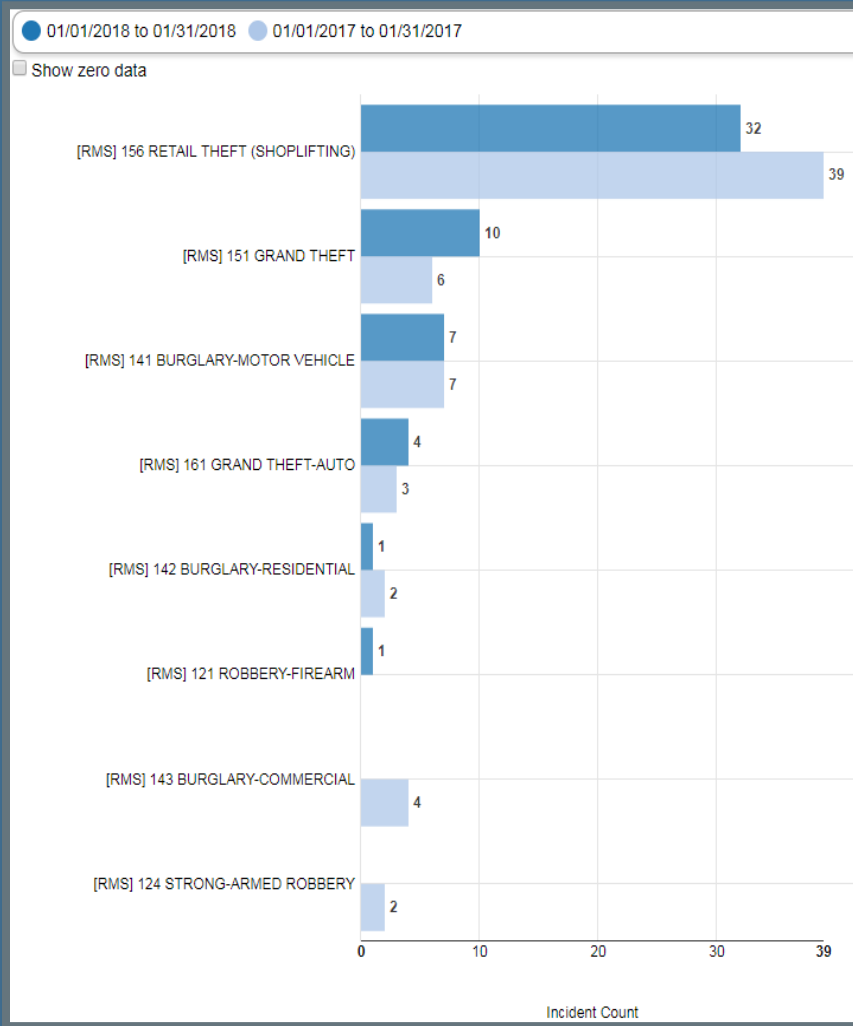

PENSACOLA POLICE DEPARTMENT

Crime Report
January 2018

January 2017-2018 Comparison- City Limits

District 1 January 2017-2018 Comparison

District 2 January 2017-2018 Comparison

District 3 January 2017-2018 Comparison

District 4 January 2017-2018 Comparison

District 5 January 2017-2018 Comparison

District 6 January 2017-2018 Comparison

District 7 January 2017-2018 Comparison

January 2018 Traffic Crash Heat Map

	Jan. '17	Jan. '18
Crashes	136	168
Citations	138	157
Warnings	267	405

Top 5 Intersections

Intersection	Num.
9 th Ave/Creighton Rd.	4
12 th Ave/ Airport Blvd	3
Bay Bridge/Gregory St.	2
17 th Ave./ Bay Front Pkwy	2
Pace Blvd/Cervantes St.	2