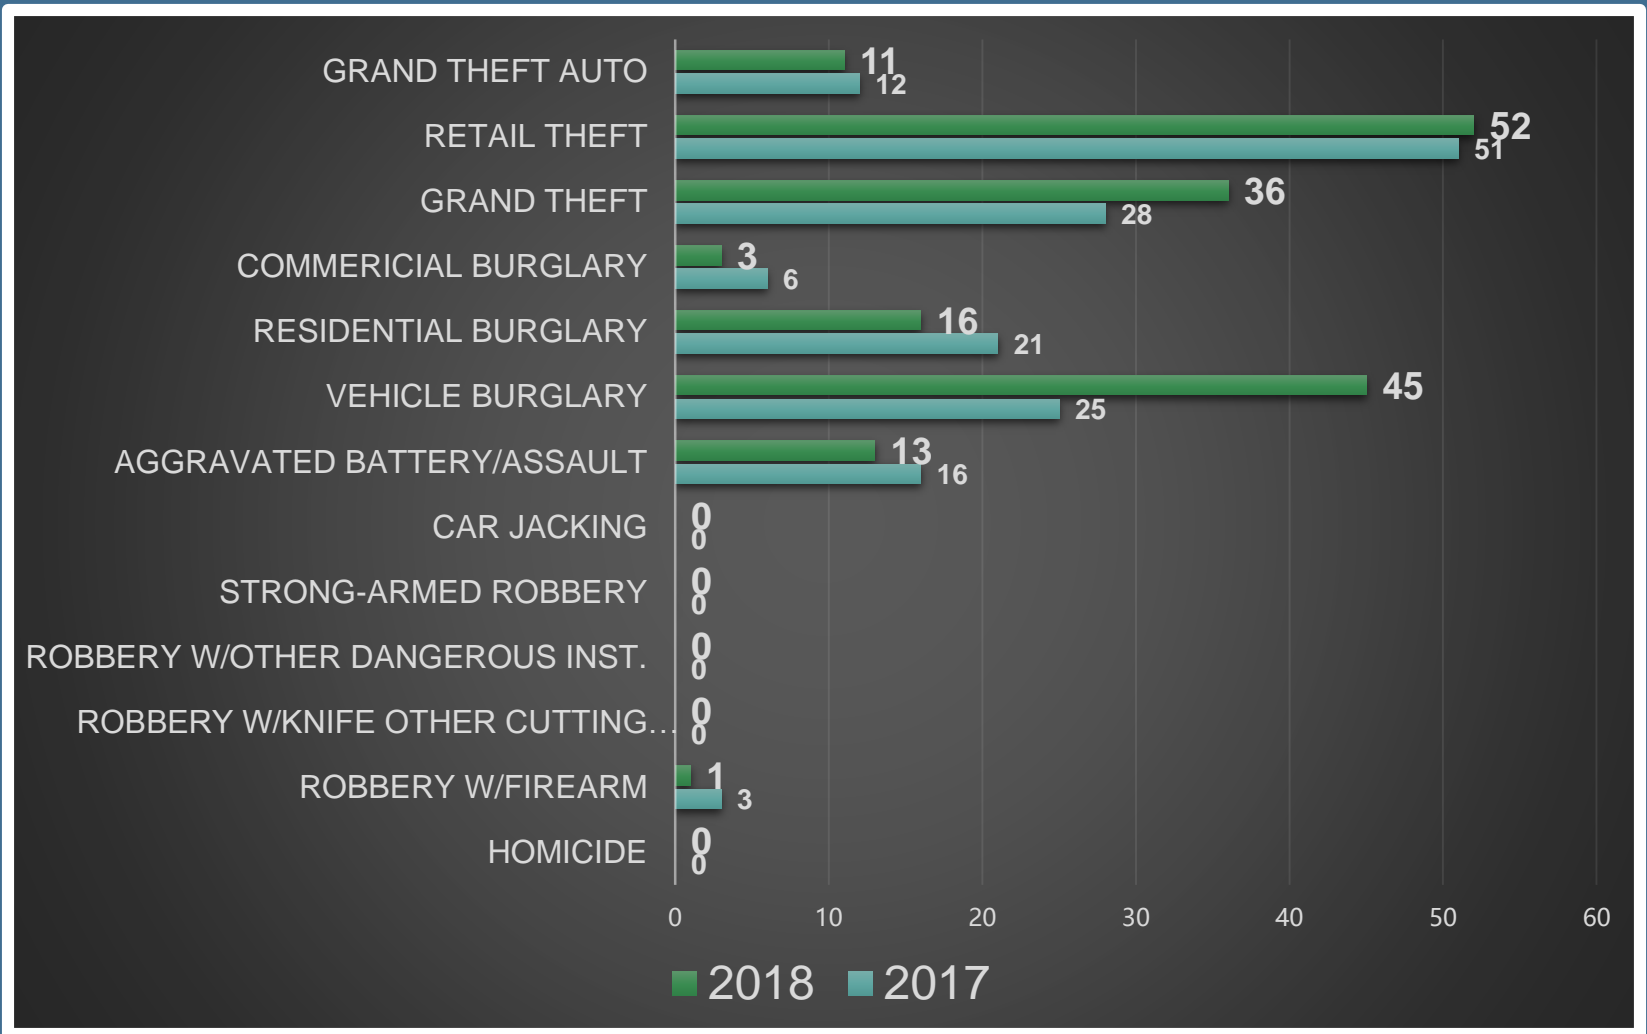

PENSACOLA POLICE DEPARTMENT

Crime Report
January 2018

January 2017-2018 Comparison- City Limits

District 1 January 2017-2018 Comparison

District 2 January 2017-2018 Comparison

District 3 January 2017-2018 Comparison

District 4 January 2017-2018 Comparison

District 5 January 2017-2018 Comparison

District 6 January 2017-2018 Comparison

District 7 January 2017-2018 Comparison

January 2018 Traffic Crash Heat Map

	Jan. '17	Jan. '18
Crashes	136	168
Citations	138	157
Warnings	267	405

Top 5 Intersections

Intersection	Num.
9 th Ave/Creighton Rd.	4
12 th Ave/ Airport Blvd	3
Bay Bridge/Gregory St.	2
17 th Ave./ Bay Front Pkwy	2
Pace Blvd/Cervantes St.	2