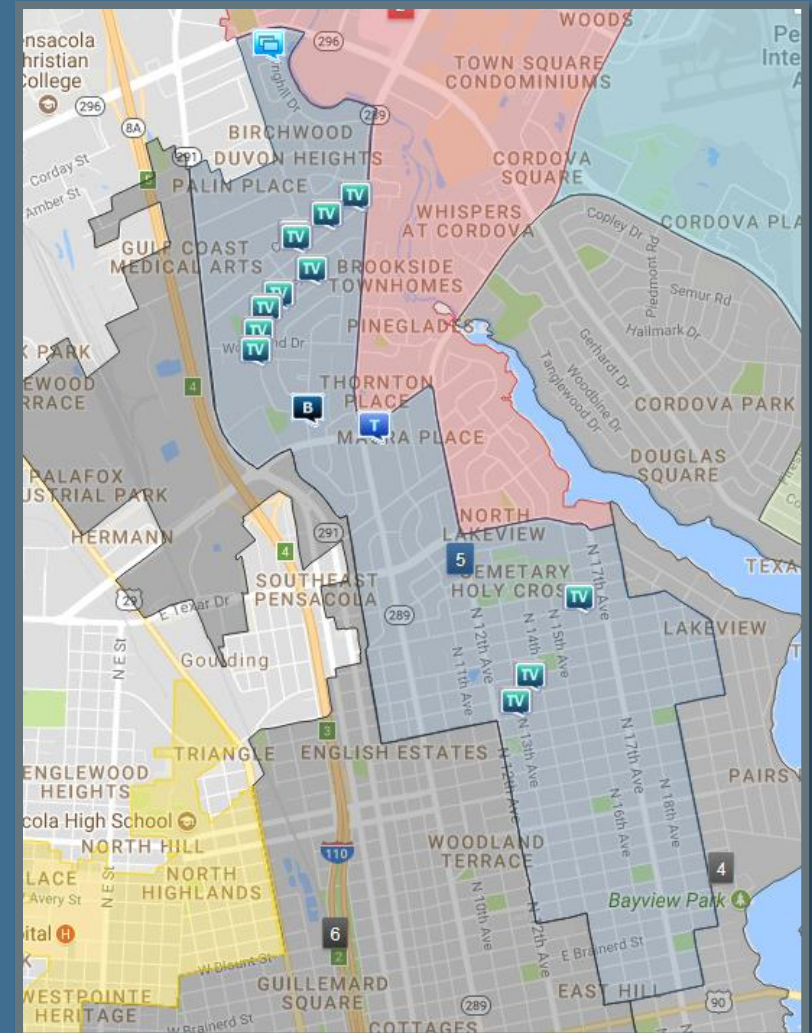

PENSACOLA POLICE DEPARTMENT

Crime Report
January 2018

January 2017-2018 Comparison- City Limits

District 1 January 2017-2018 Comparison

District 2 January 2017-2018 Comparison

District 3 January 2017-2018 Comparison

District 4 January 2017-2018 Comparison

District 5 January 2017-2018 Comparison

District 6 January 2017-2018 Comparison

District 7 January 2017-2018 Comparison

January 2018 Traffic Crash Heat Map

	Jan. '17	Jan. '18
Crashes	136	168
Citations	138	157
Warnings	267	405

Top 5 Intersections

Intersection	Num.
9 th Ave/Creighton Rd.	4
12 th Ave/ Airport Blvd	3
Bay Bridge/Gregory St.	2
17 th Ave./ Bay Front Pkwy	2
Pace Blvd/Cervantes St.	2