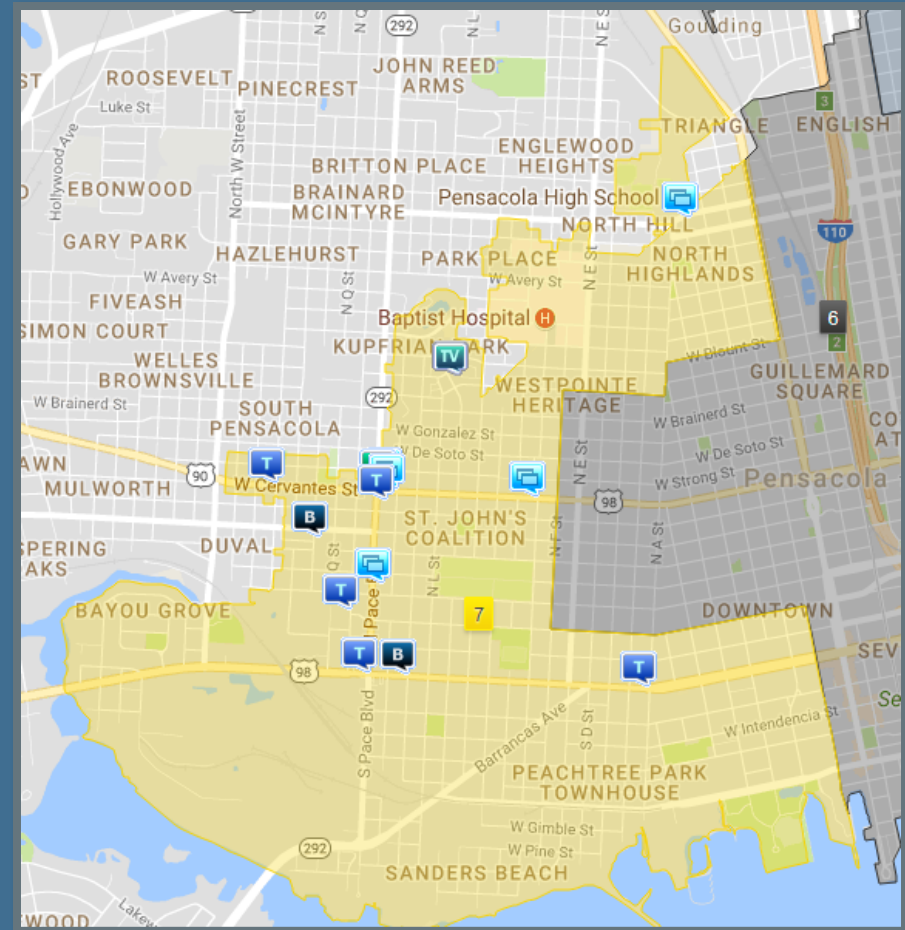

PENSACOLA POLICE DEPARTMENT

Crime Report
January 2018

January 2017-2018 Comparison- City Limits

District 1 January 2017-2018 Comparison

District 2 January 2017-2018 Comparison

District 3 January 2017-2018 Comparison

District 4 January 2017-2018 Comparison

District 5 January 2017-2018 Comparison

District 6 January 2017-2018 Comparison

District 7 January 2017-2018 Comparison

January 2018 Traffic Crash Heat Map

	Jan. '17	Jan. '18
Crashes	136	168
Citations	138	157
Warnings	267	405

Top 5 Intersections

Intersection	Num.
9 th Ave/Creighton Rd.	4
12 th Ave/ Airport Blvd	3
Bay Bridge/Gregory St.	2
17 th Ave./ Bay Front Pkwy	2
Pace Blvd/Cervantes St.	2