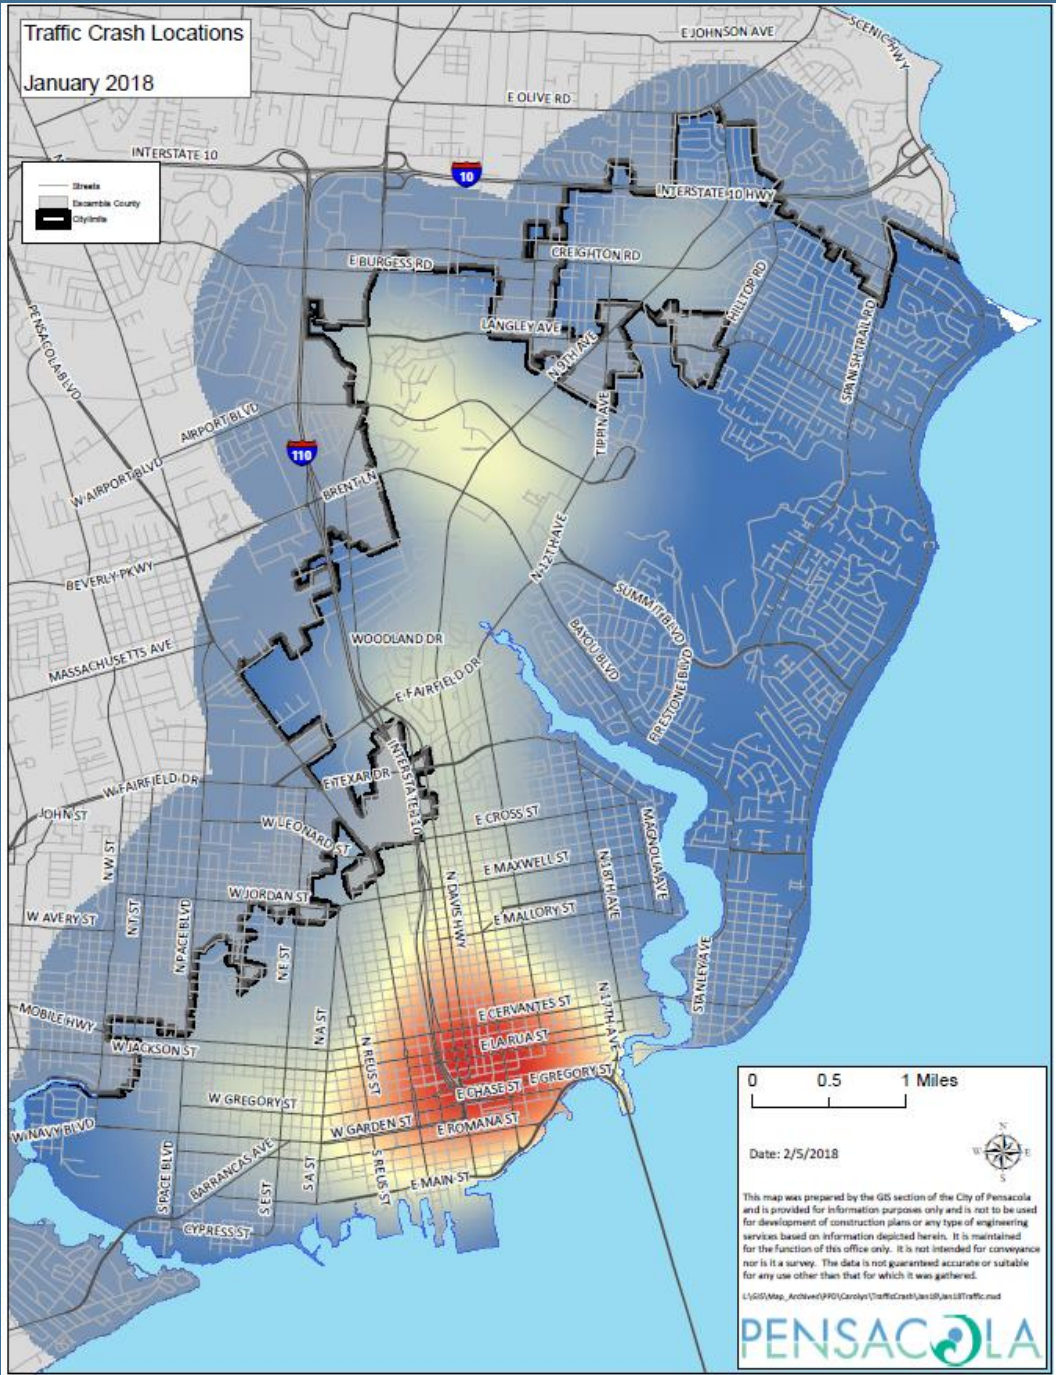

District 4 January 2017-2018 Comparison

District 5 January 2017-2018 Comparison

District 6 January 2017-2018 Comparison

District 7 January 2017-2018 Comparison

January 2018 Traffic Crash Heat Map

	Jan. '17	Jan. '18
Crashes	136	168
Citations	138	157
Warnings	267	405

Top 5 Intersections

Intersection	Num.
9 th Ave/Creighton Rd.	4
12 th Ave/ Airport Blvd	3
Bay Bridge/Gregory St.	2
17 th Ave./ Bay Front Pkwy	2
Pace Blvd/Cervantes St.	2