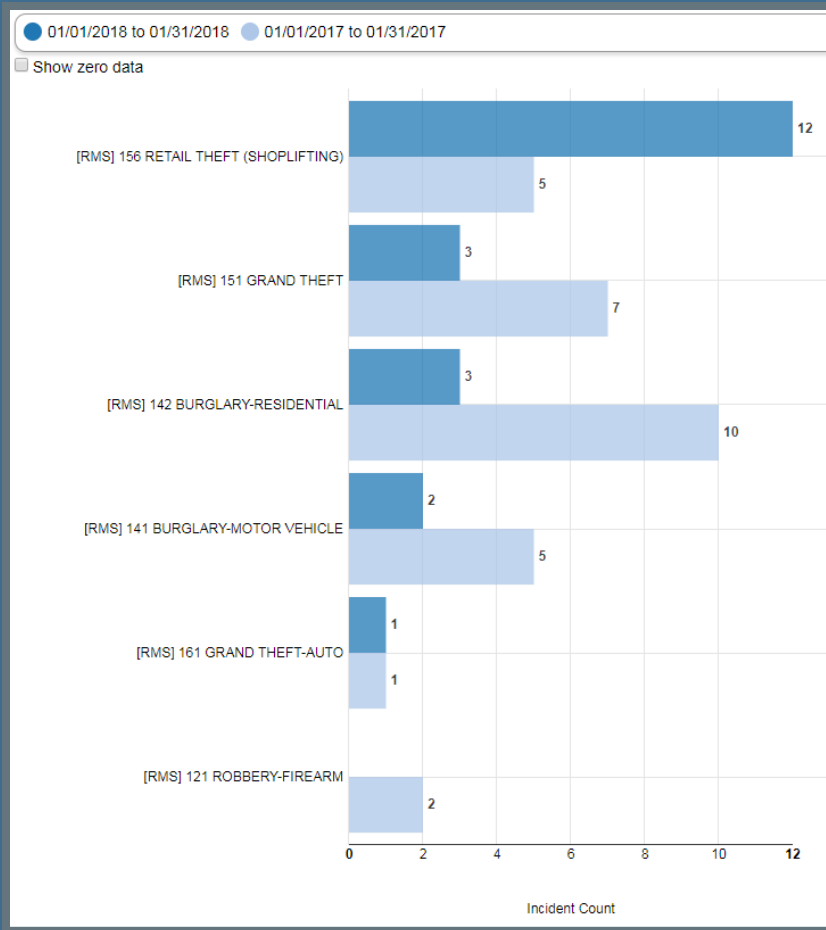

PENSACOLA POLICE DEPARTMENT

Crime Report
January 2018

January 2017-2018 Comparison- City Limits

District 1 January 2017-2018 Comparison

District 2 January 2017-2018 Comparison

District 3 January 2017-2018 Comparison

District 4 January 2017-2018 Comparison

District 5 January 2017-2018 Comparison

District 6 January 2017-2018 Comparison

District 7 January 2017-2018 Comparison

January 2018 Traffic Crash Heat Map

	Jan. '17	Jan. '18
Crashes	136	168
Citations	138	157
Warnings	267	405

Top 5 Intersections

Intersection	Num.
9 th Ave/Creighton Rd.	4
12 th Ave/ Airport Blvd	3
Bay Bridge/Gregory St.	2
17 th Ave./ Bay Front Pkwy	2
Pace Blvd/Cervantes St.	2