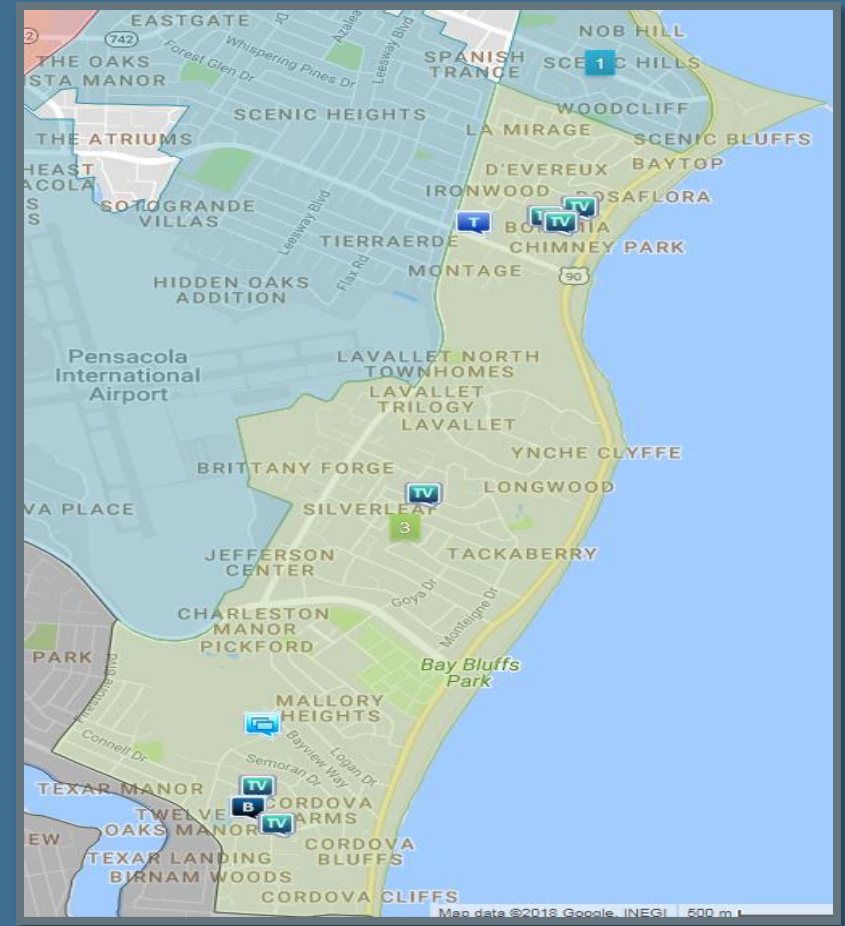

PENSACOLA POLICE DEPARTMENT

Crime Report
January 2018

January 2017-2018 Comparison- City Limits

District 1 January 2017-2018 Comparison

District 2 January 2017-2018 Comparison

District 3 January 2017-2018 Comparison

District 4 January 2017-2018 Comparison

District 5 January 2017-2018 Comparison

District 6 January 2017-2018 Comparison

District 7 January 2017-2018 Comparison

January 2018 Traffic Crash Heat Map

	Jan. '17	Jan. '18
Crashes	136	168
Citations	138	157
Warnings	267	405

Top 5 Intersections

Intersection	Num.
9 th Ave/Creighton Rd.	4
12 th Ave/ Airport Blvd	3
Bay Bridge/Gregory St.	2
17 th Ave./ Bay Front Pkwy	2
Pace Blvd/Cervantes St.	2