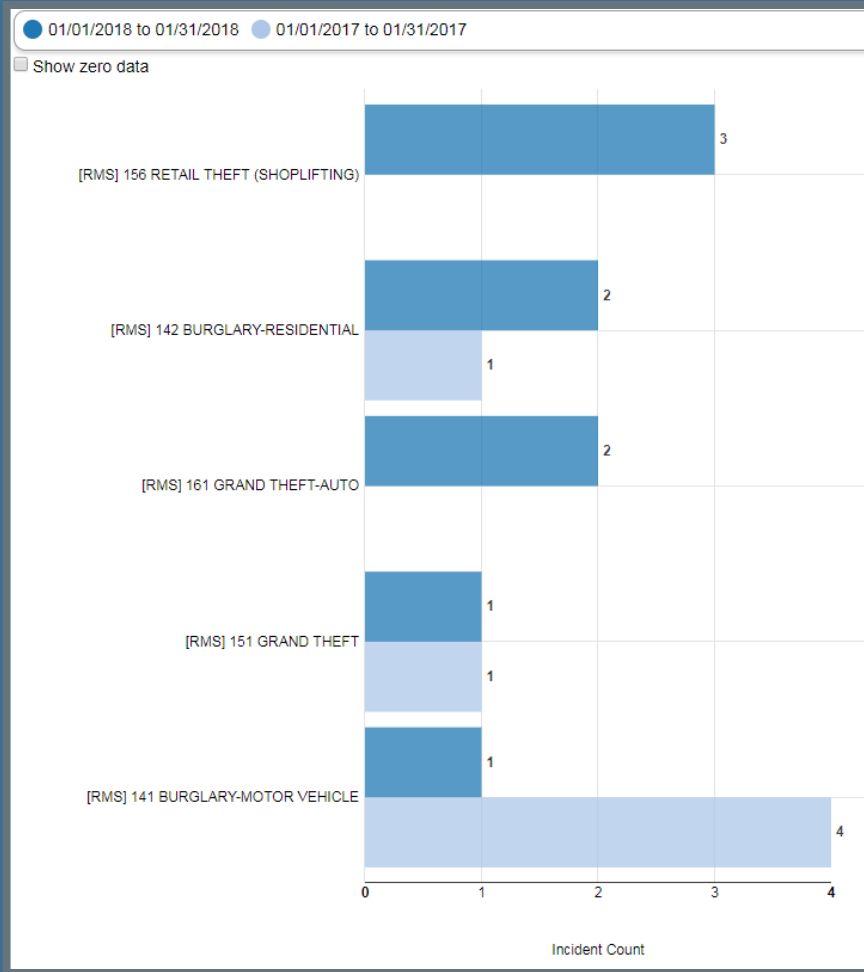

PENSACOLA POLICE DEPARTMENT

Crime Report
January 2018

January 2017-2018 Comparison- City Limits

District 1 January 2017-2018 Comparison

District 2 January 2017-2018 Comparison

District 3 January 2017-2018 Comparison

District 4 January 2017-2018 Comparison

District 5 January 2017-2018 Comparison

District 6 January 2017-2018 Comparison

District 7 January 2017-2018 Comparison

January 2018 Traffic Crash Heat Map

	Jan. '17	Jan. '18
Crashes	136	168
Citations	138	157
Warnings	267	405

Top 5 Intersections

Intersection	Num.
9 th Ave/Creighton Rd.	4
12 th Ave/ Airport Blvd	3
Bay Bridge/Gregory St.	2
17 th Ave./ Bay Front Pkwy	2
Pace Blvd/Cervantes St.	2