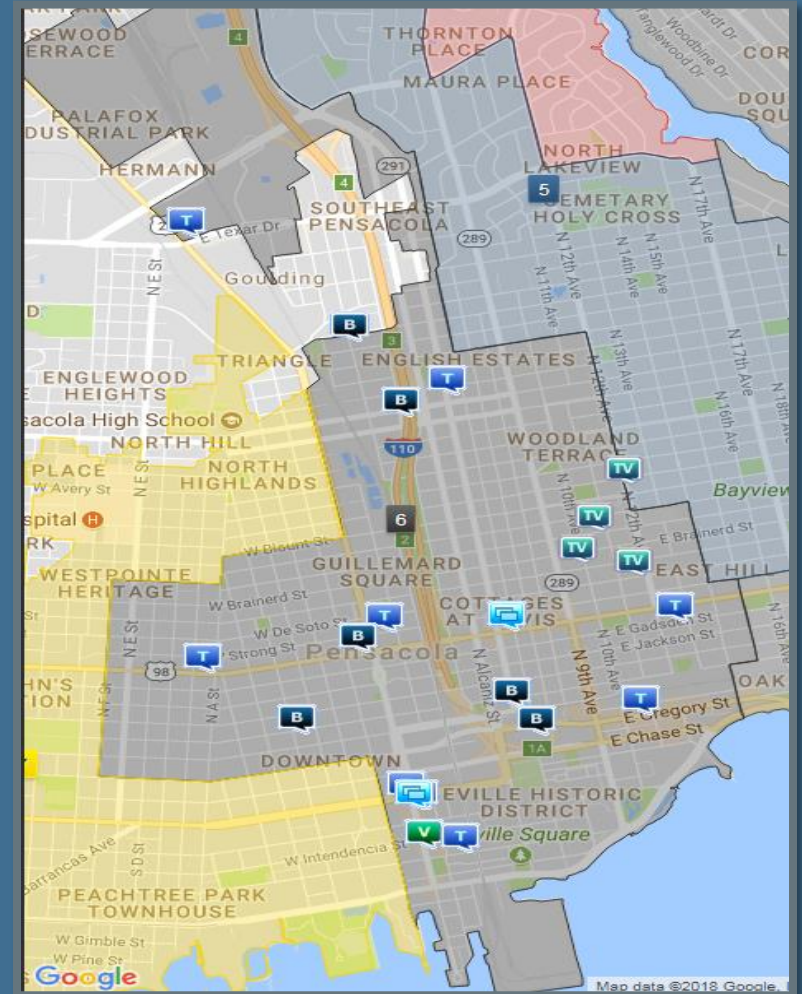

PENSACOLA POLICE DEPARTMENT

Crime Report
January 2018

January 2017-2018 Comparison- City Limits

District 1 January 2017-2018 Comparison

District 2 January 2017-2018 Comparison

District 3 January 2017-2018 Comparison

District 4 January 2017-2018 Comparison

District 5 January 2017-2018 Comparison

District 6 January 2017-2018 Comparison

District 7 January 2017-2018 Comparison

January 2018 Traffic Crash Heat Map

	Jan. '17	Jan. '18
Crashes	136	168
Citations	138	157
Warnings	267	405

Top 5 Intersections

Intersection	Num.
9 th Ave/Creighton Rd.	4
12 th Ave/ Airport Blvd	3
Bay Bridge/Gregory St.	2
17 th Ave./ Bay Front Pkwy	2
Pace Blvd/Cervantes St.	2