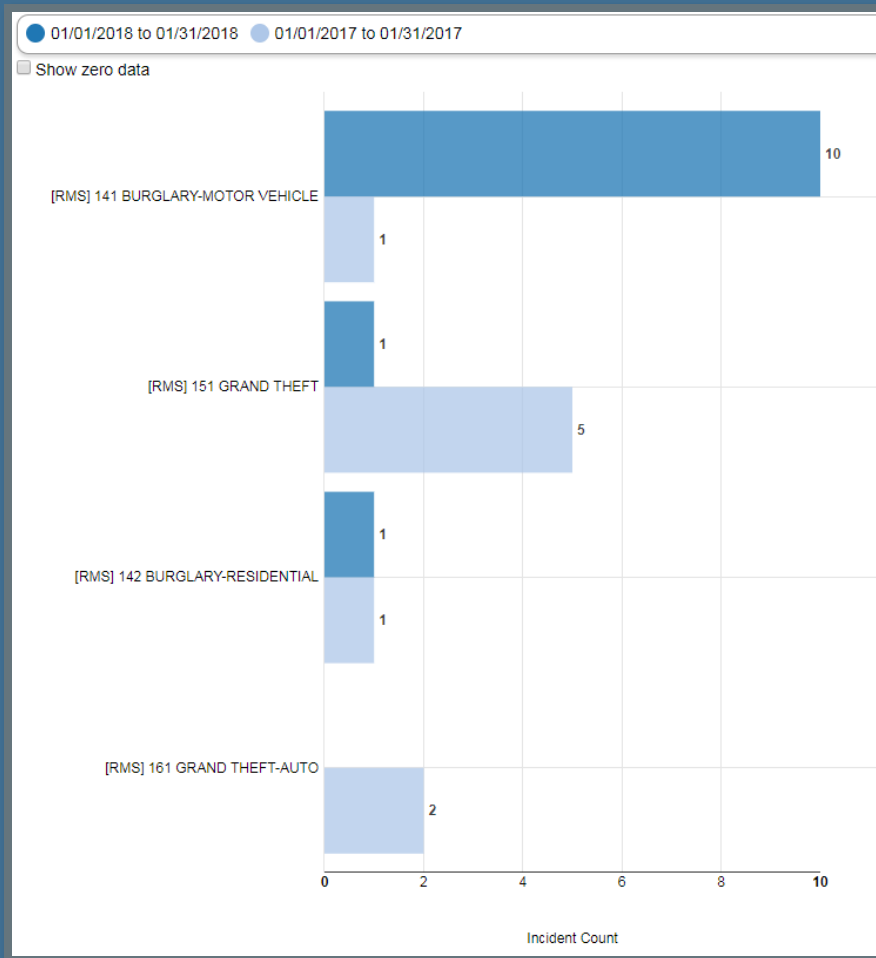

PENSACOLA POLICE DEPARTMENT

Crime Report
January 2018

January 2017-2018 Comparison- City Limits

District 1 January 2017-2018 Comparison

District 2 January 2017-2018 Comparison

District 3 January 2017-2018 Comparison

District 4 January 2017-2018 Comparison

District 5 January 2017-2018 Comparison

District 6 January 2017-2018 Comparison

District 7 January 2017-2018 Comparison

January 2018 Traffic Crash Heat Map

	Jan. '17	Jan. '18
Crashes	136	168
Citations	138	157
Warnings	267	405

Top 5 Intersections

Intersection	Num.
9 th Ave/Creighton Rd.	4
12 th Ave/ Airport Blvd	3
Bay Bridge/Gregory St.	2
17 th Ave./ Bay Front Pkwy	2
Pace Blvd/Cervantes St.	2