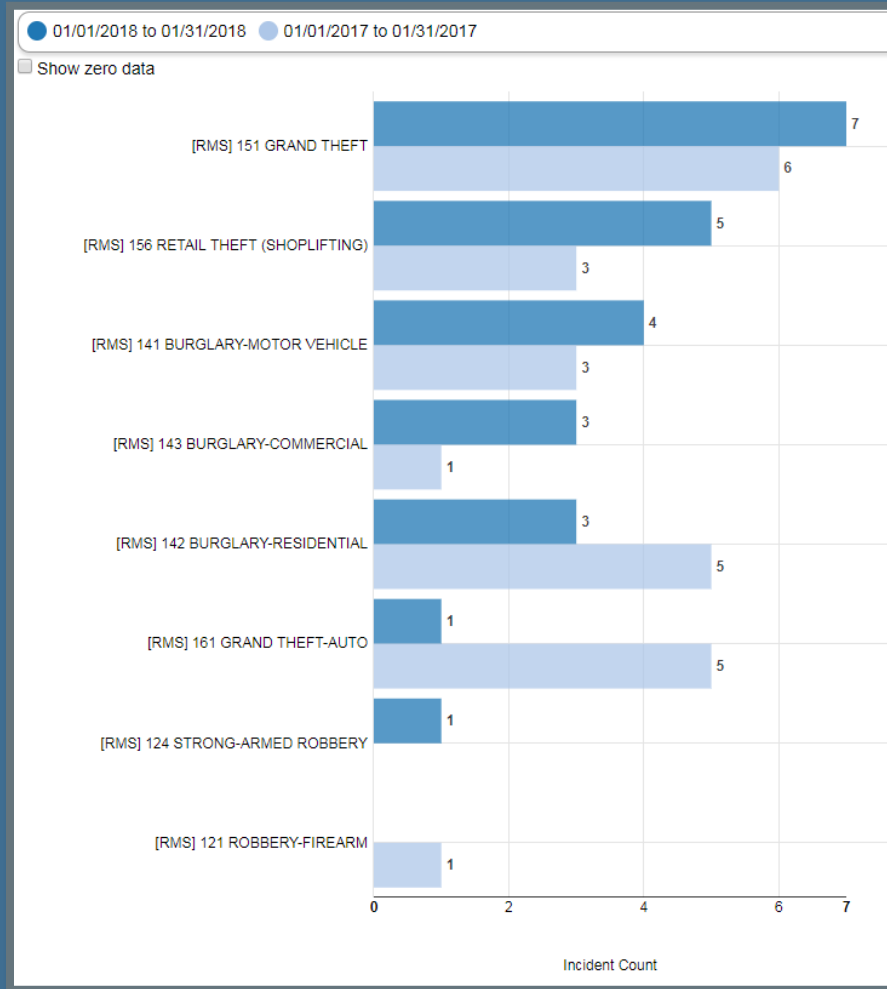

PENSACOLA POLICE DEPARTMENT

Crime Report
January 2018

January 2017-2018 Comparison- City Limits

District 1 January 2017-2018 Comparison

District 2 January 2017-2018 Comparison

District 3 January 2017-2018 Comparison

District 4 January 2017-2018 Comparison

District 5 January 2017-2018 Comparison

District 6 January 2017-2018 Comparison

District 7 January 2017-2018 Comparison

January 2018 Traffic Crash Heat Map

	Jan. '17	Jan. '18
Crashes	136	168
Citations	138	157
Warnings	267	405

Top 5 Intersections

Intersection	Num.
9 th Ave/Creighton Rd.	4
12 th Ave/ Airport Blvd	3
Bay Bridge/Gregory St.	2
17 th Ave./ Bay Front Pkwy	2
Pace Blvd/Cervantes St.	2