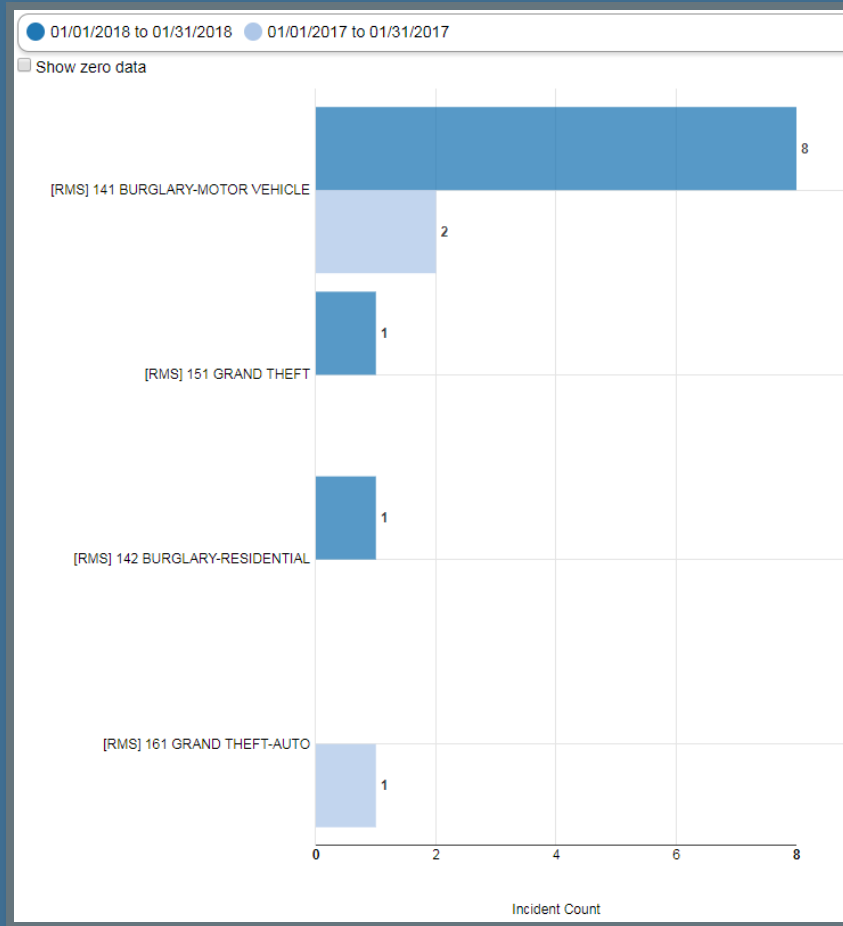

PENSACOLA POLICE DEPARTMENT

Crime Report
January 2018

January 2017-2018 Comparison- City Limits

District 1 January 2017-2018 Comparison

District 2 January 2017-2018 Comparison

District 3 January 2017-2018 Comparison

District 4 January 2017-2018 Comparison

District 5 January 2017-2018 Comparison

District 6 January 2017-2018 Comparison

District 7 January 2017-2018 Comparison

January 2018 Traffic Crash Heat Map

	Jan. '17	Jan. '18
Crashes	136	168
Citations	138	157
Warnings	267	405

Top 5 Intersections

Intersection	Num.
9 th Ave/Creighton Rd.	4
12 th Ave/ Airport Blvd	3
Bay Bridge/Gregory St.	2
17 th Ave./ Bay Front Pkwy	2
Pace Blvd/Cervantes St.	2