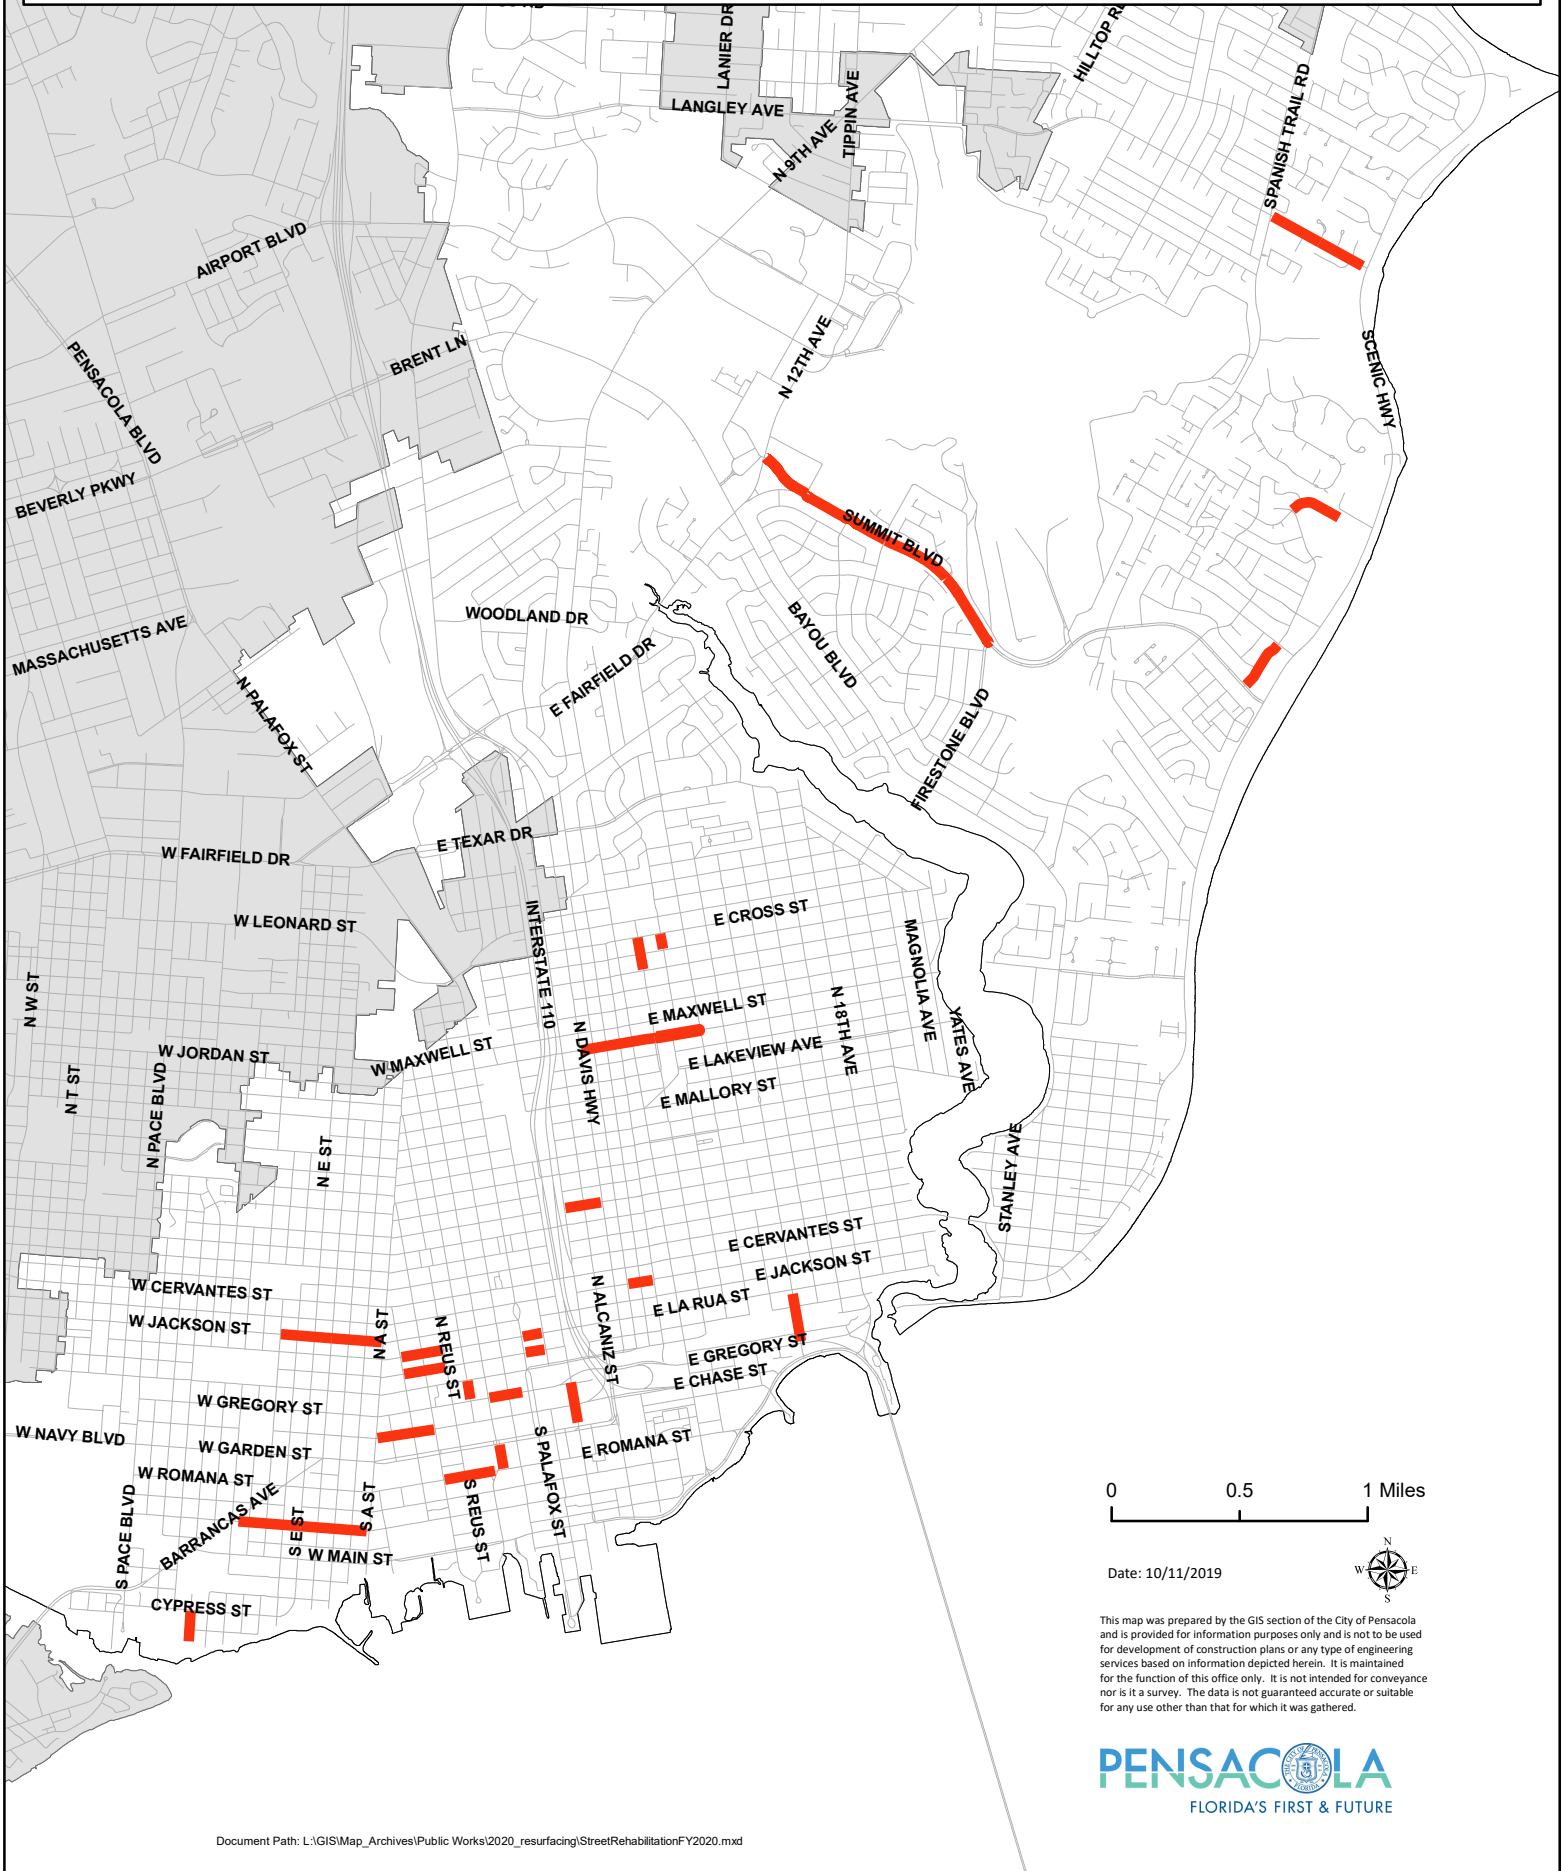

FY 2020 Street Rehabilitation

Date: 10/11/2019