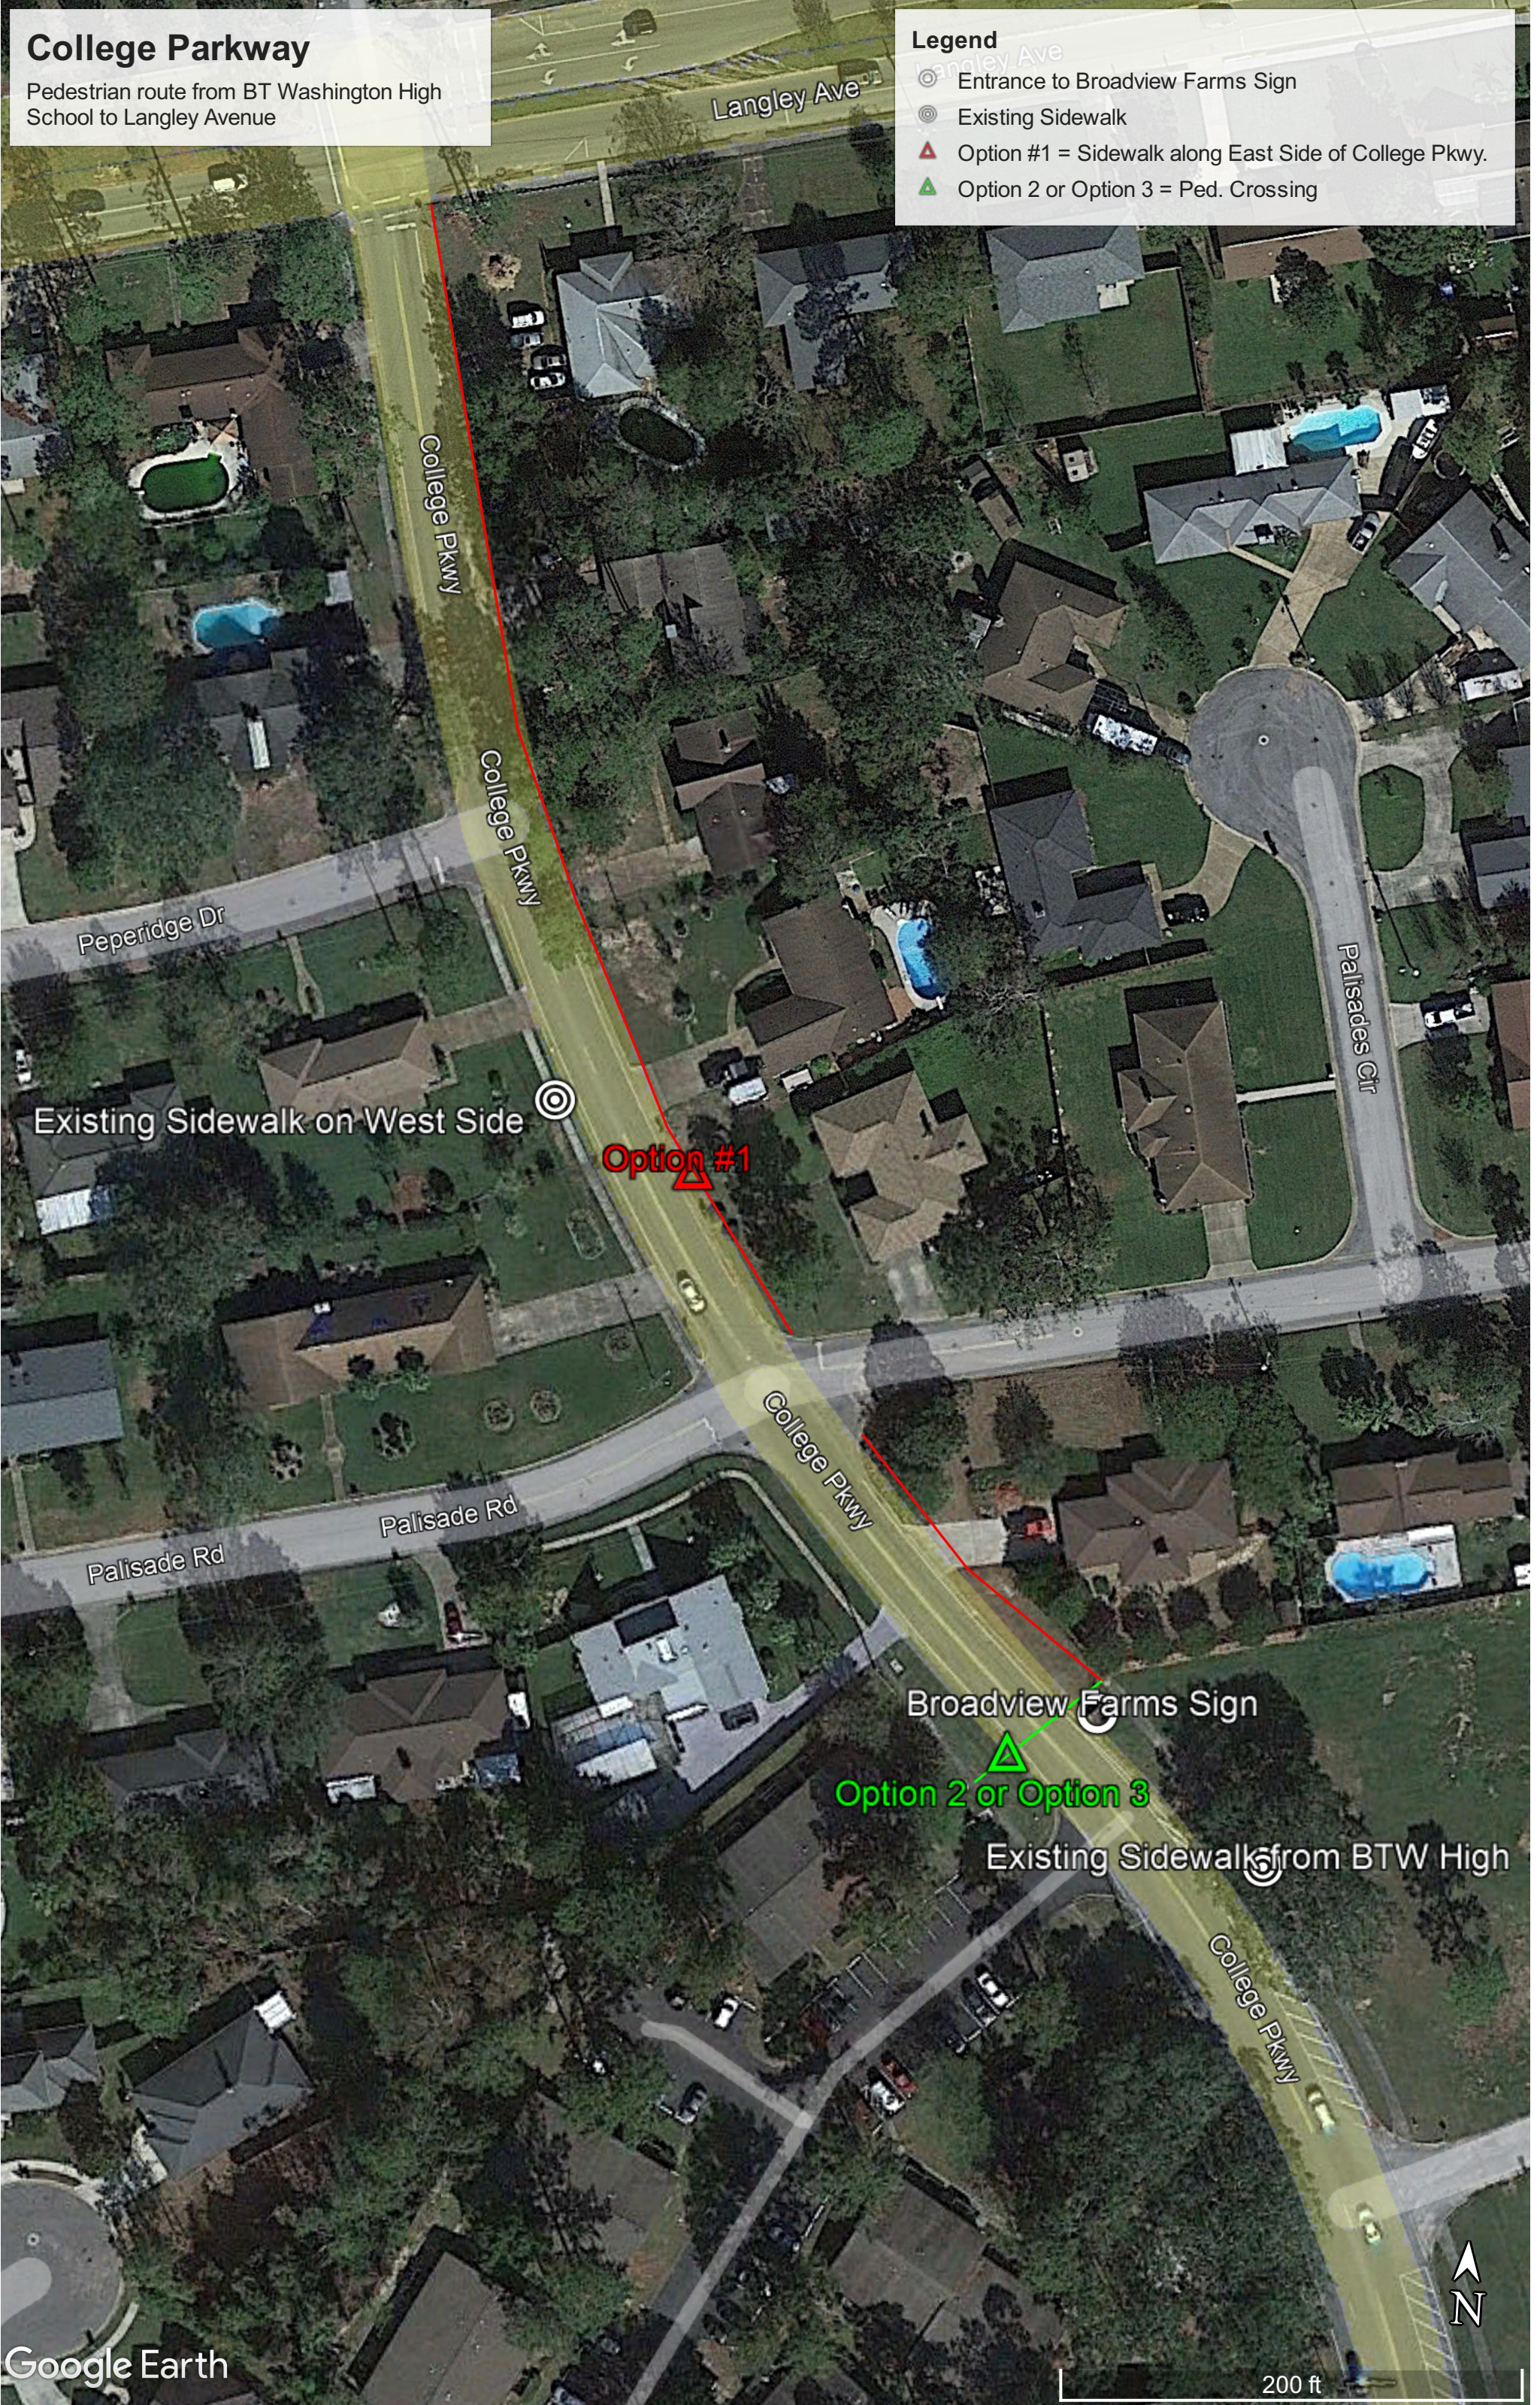

College Parkway

Pedestrian route from BT Washington High School to Langley Avenue

Legend

- ⊙ Entrance to Broadview Farms Sign
- ⊙ Existing Sidewalk
- △ Option #1 = Sidewalk along East Side of College Pkwy.
- △ Option 2 or Option 3 = Ped. Crossing

Existing Sidewalk on West Side

Option #1

Broadview Farms Sign

Option 2 or Option 3

Existing Sidewalk from BTW High