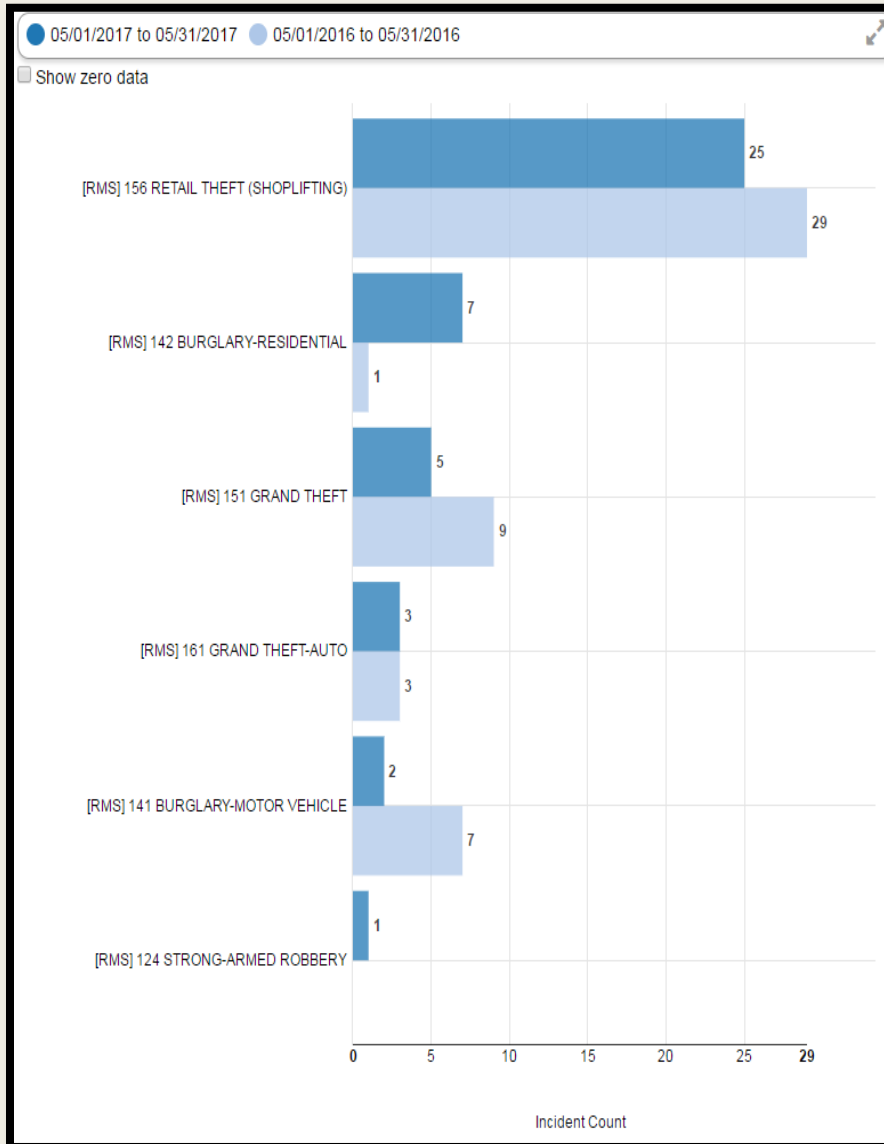

District 2 2016-2017 May Comparison