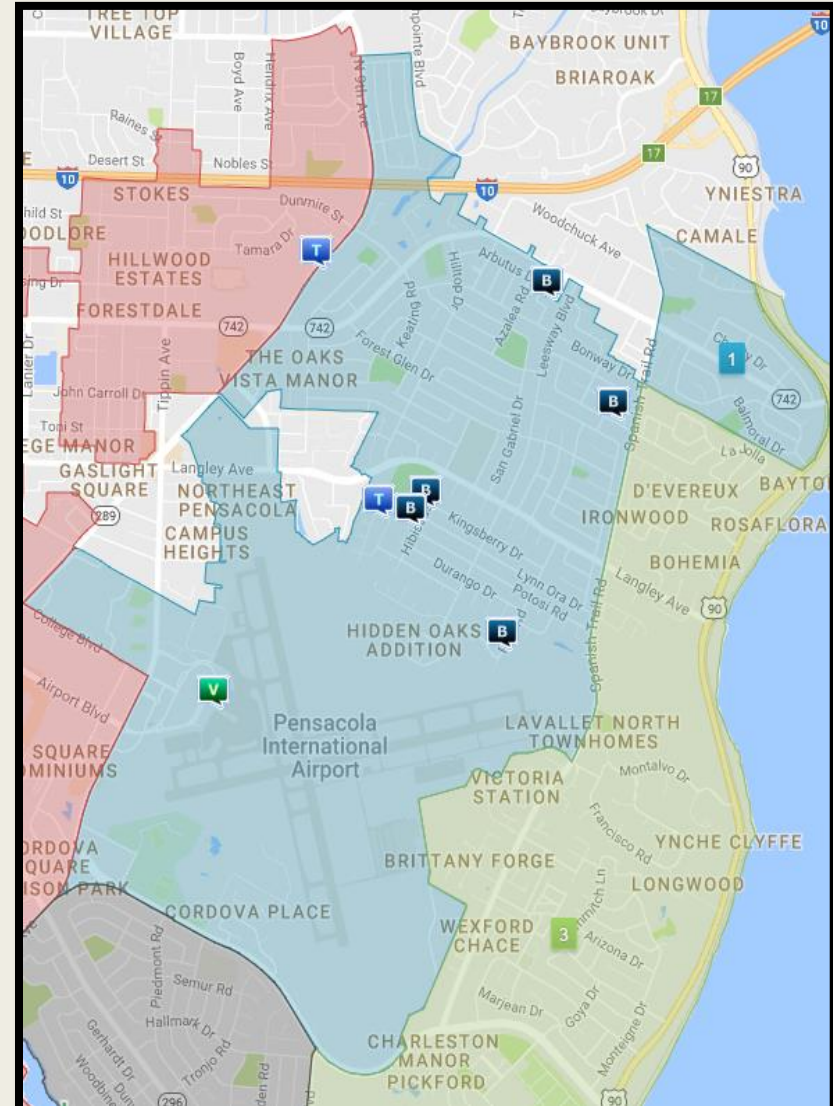

2016-2017 May Comparison City Wide

Offense	2016	2017
Homicide	0	0
Robbery w/Firearm	1	3
Robbery w/Knife/Cutting Instrument	1	0
Robbery w/Other Dangerous Instr.	0	0
Strong-Armed Robbery	2	4
Car Jacking	1	0
Aggravated Battery/Assault	27	16
Vehicle Burglary	37	27
Residential Burglary	14	27
Commercial Burglary	5	1
Grand Theft	37	21
Retail Theft	48	49
Grand Theft Auto	12	13

District 1 2016-2017 May Comparison