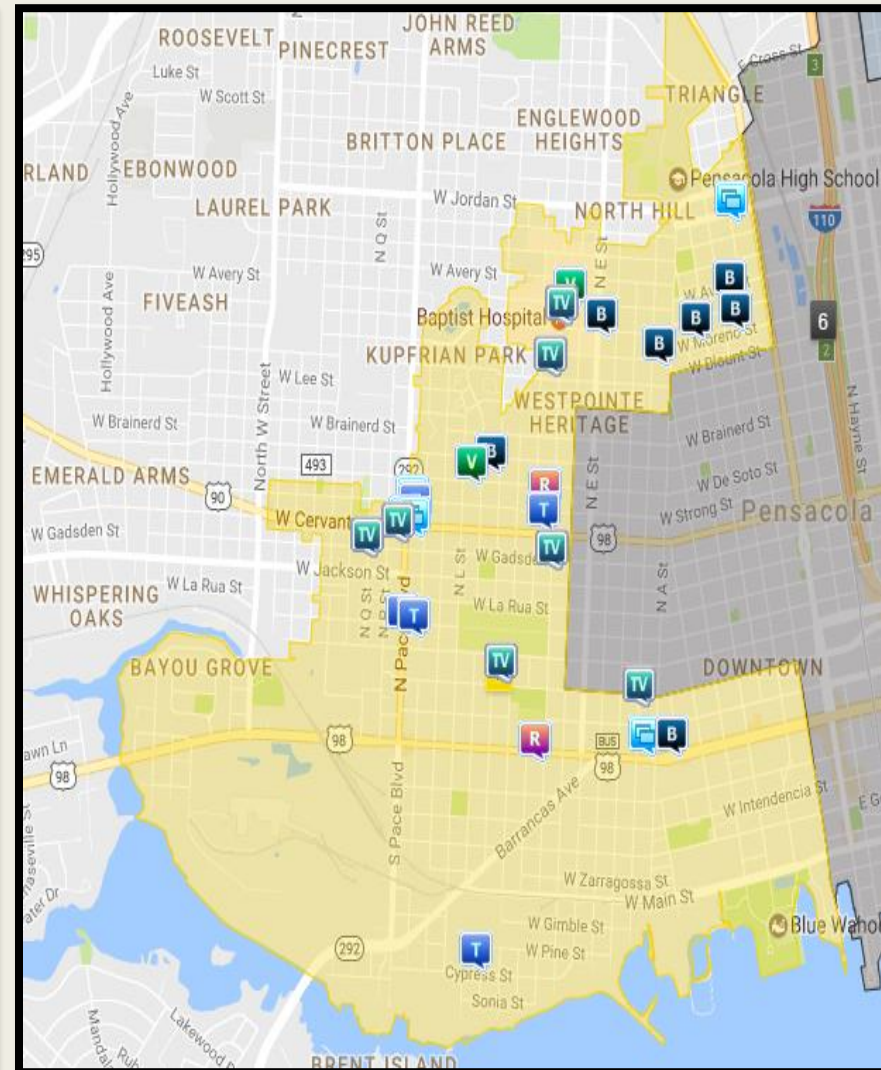

# District 5

## 2016-2017 May Comparison

# District 6 2016-2017 May Comparison

# May '17 Top 5 Crash Locations

Top 5 Crash Locations	May '17
Pace Blvd/Cervantes St.	6
Bay Bridge/ Gregory St.	5
14 <sup>th</sup> Ave/ Gregory St.	5
9 <sup>th</sup> Ave/Chase St.	4
Fairfield Dr./Davis Hwy	4