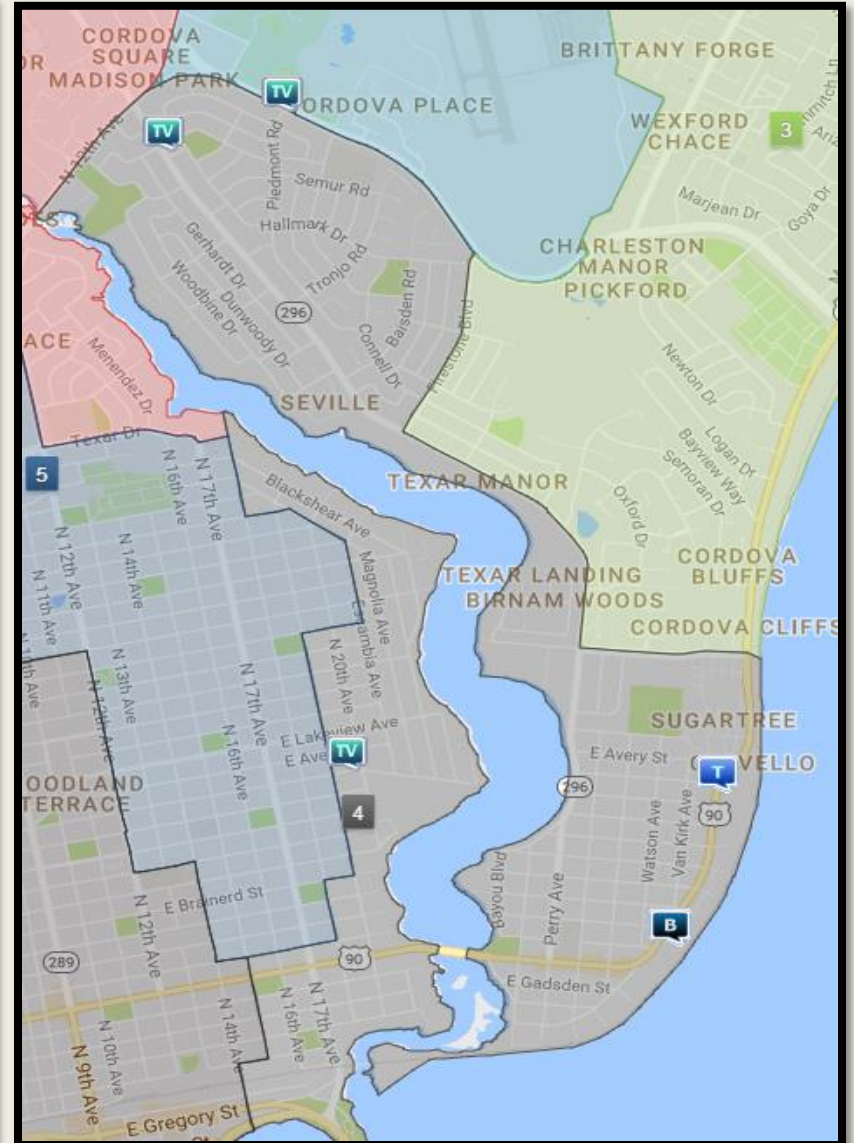

District 4 2016-2017 May Comparison