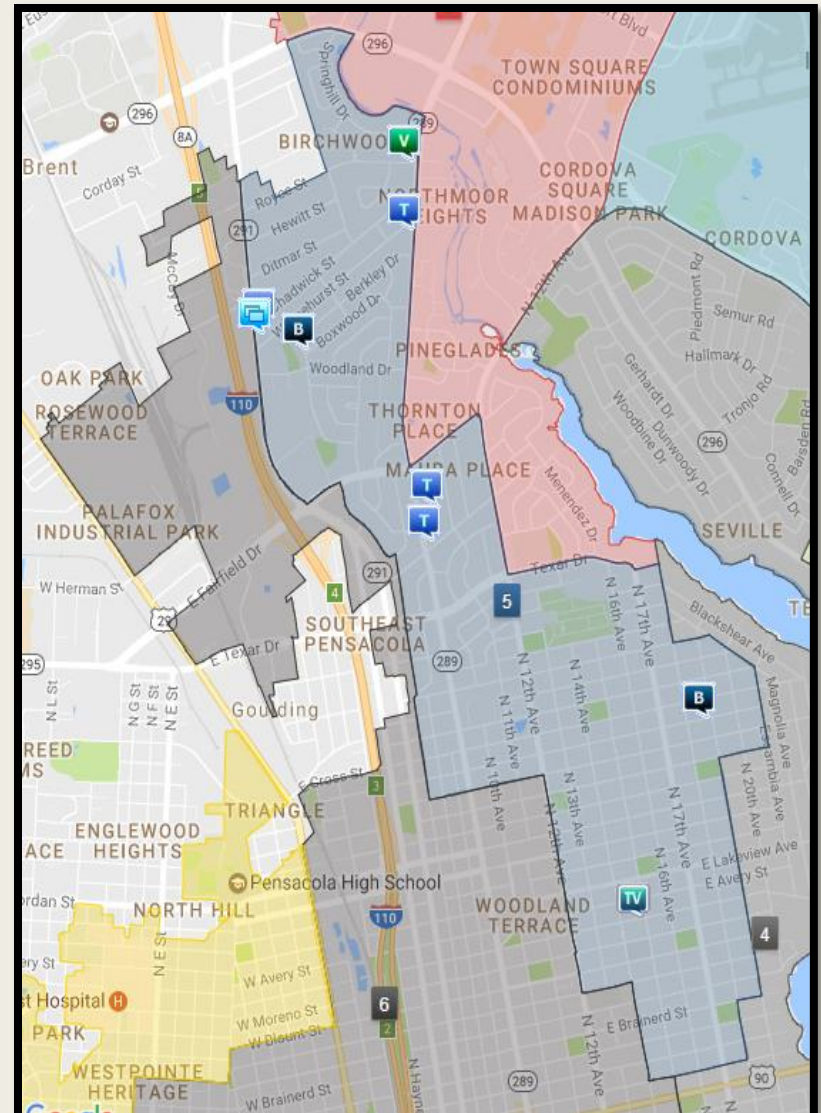

District 5

2016-2017 May Comparison