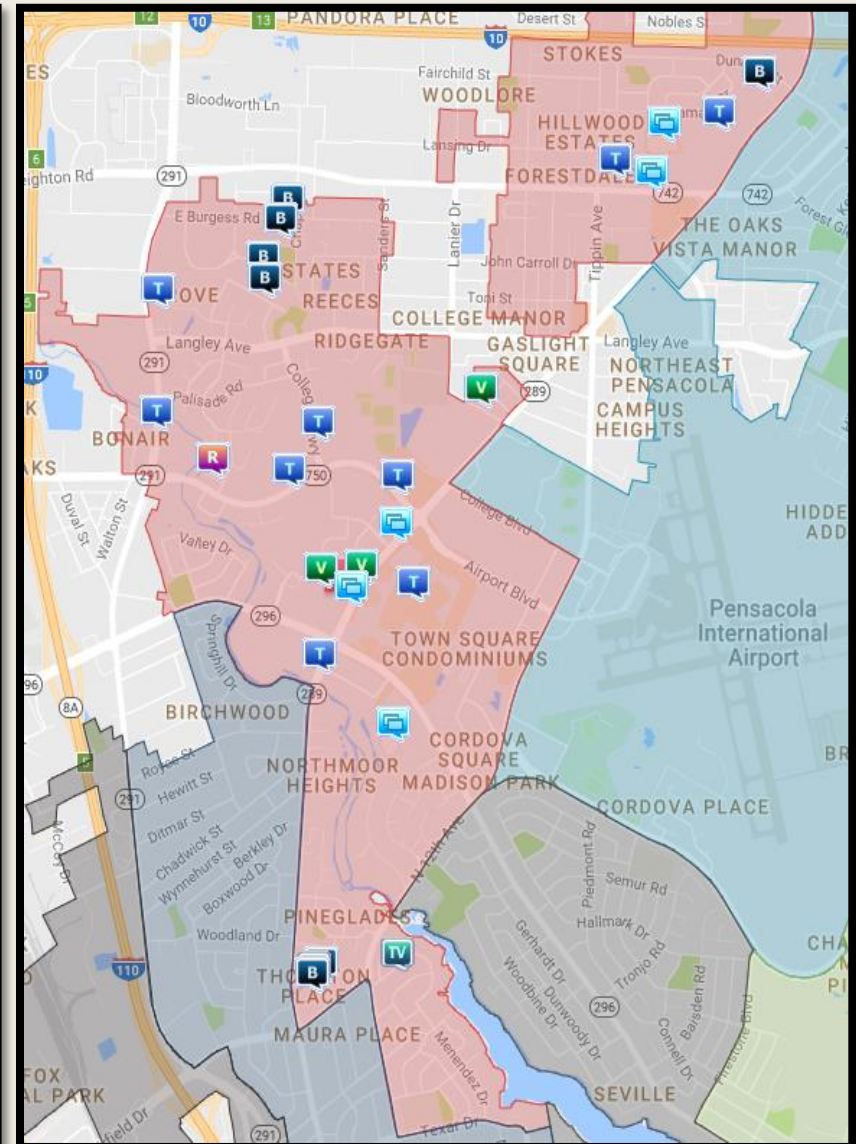

District 2 2016-2017 May Comparison