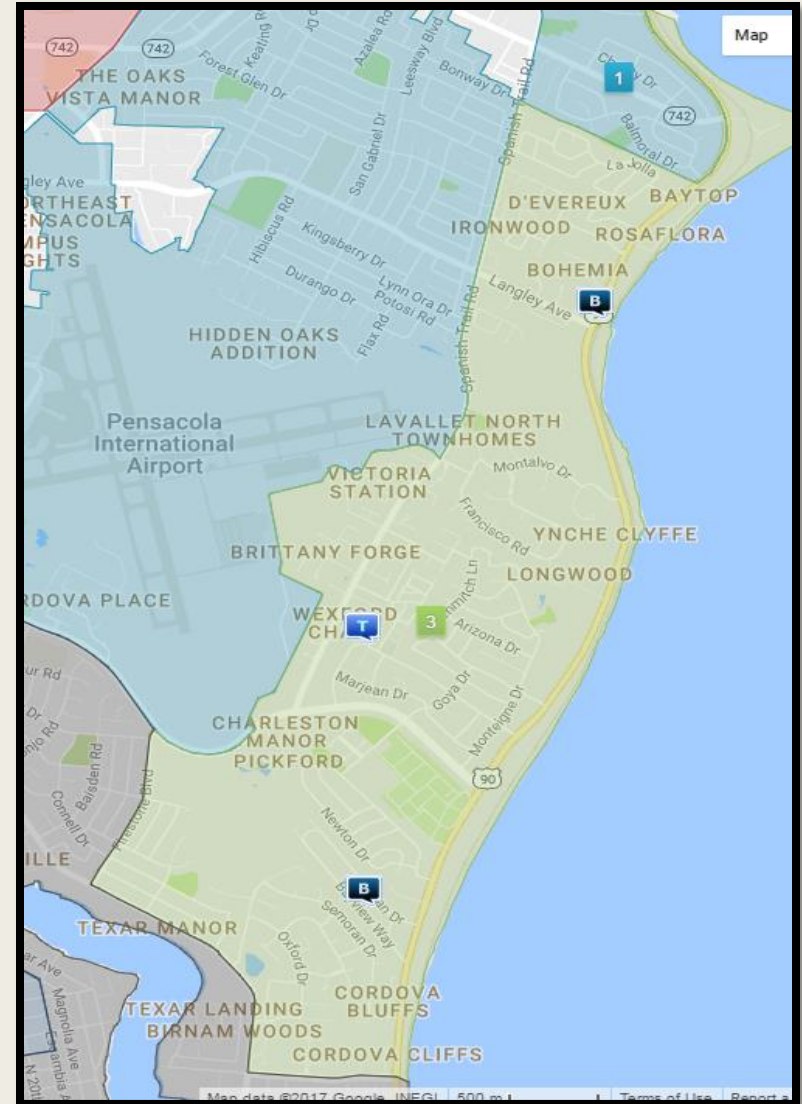

District 3 2016-2017 May Comparison