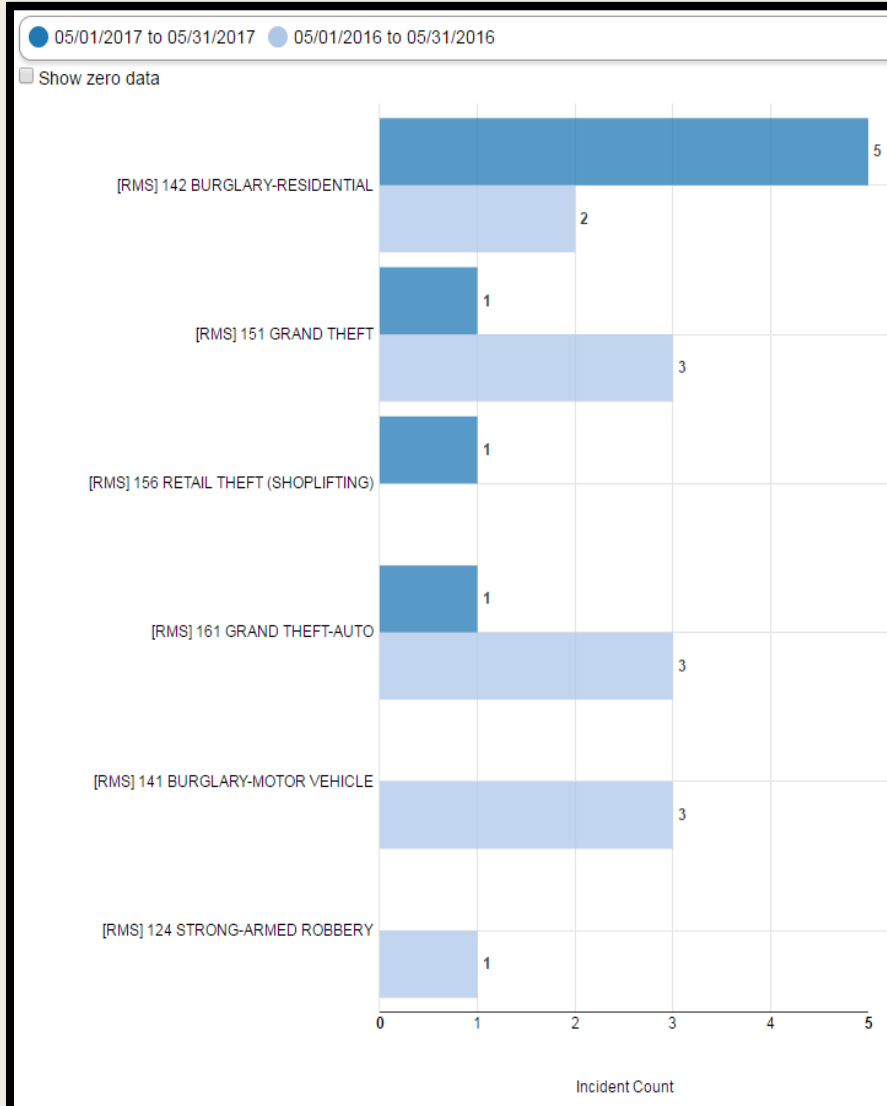

2016-2017 May Comparison City Wide

Offense	2016	2017
Homicide	0	0
Robbery w/Firearm	1	3
Robbery w/Knife/Cutting Instrument	1	0
Robbery w/Other Dangerous Instr.	0	0
Strong-Armed Robbery	2	4
Car Jacking	1	0
Aggravated Battery/Assault	27	16
Vehicle Burglary	37	27
Residential Burglary	14	27
Commercial Burglary	5	1
Grand Theft	37	21
Retail Theft	48	49
Grand Theft Auto	12	13

District 1 2016-2017 May Comparison