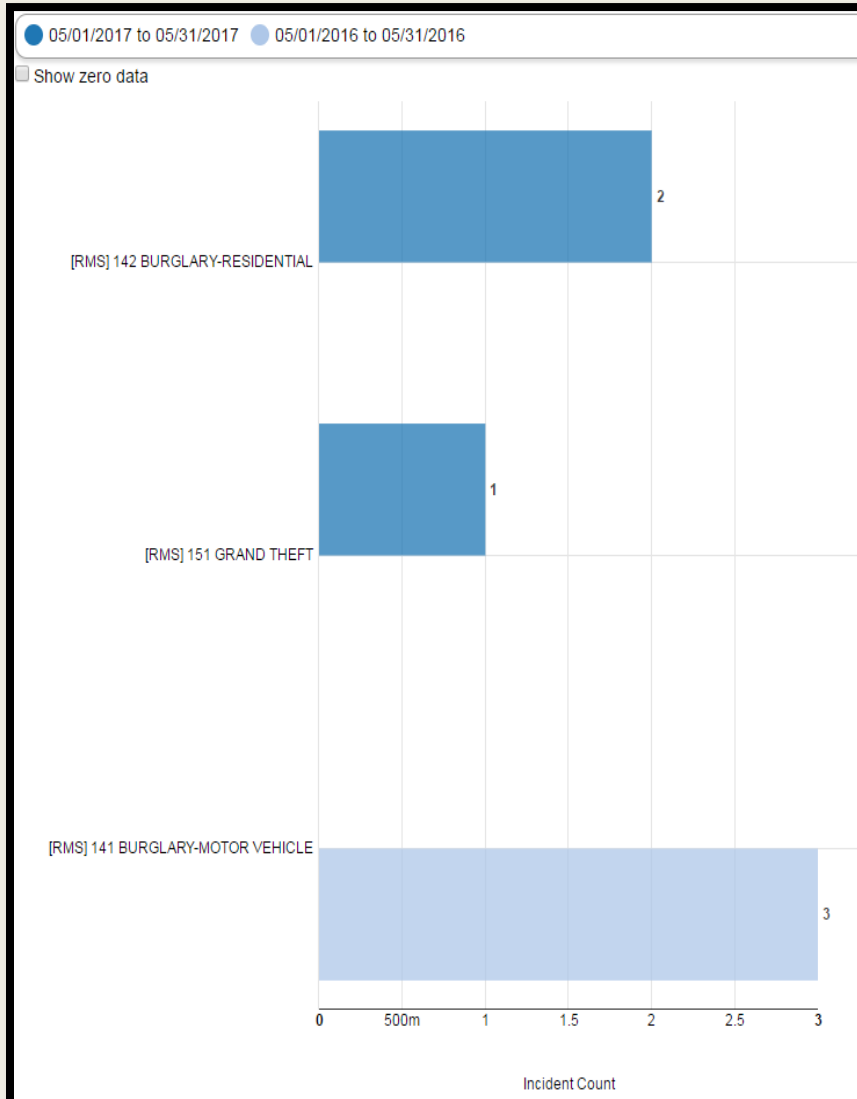

District 3 2016-2017 May Comparison