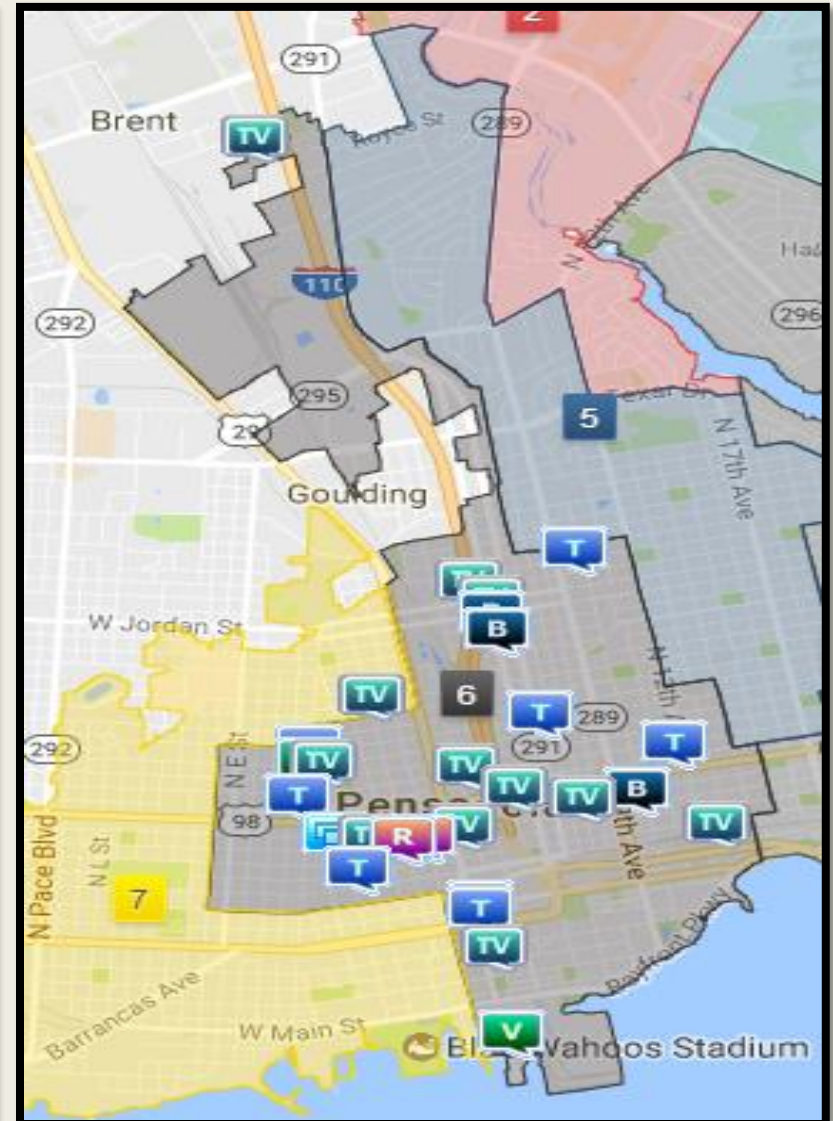

District 6 2016-2017 May Comparison