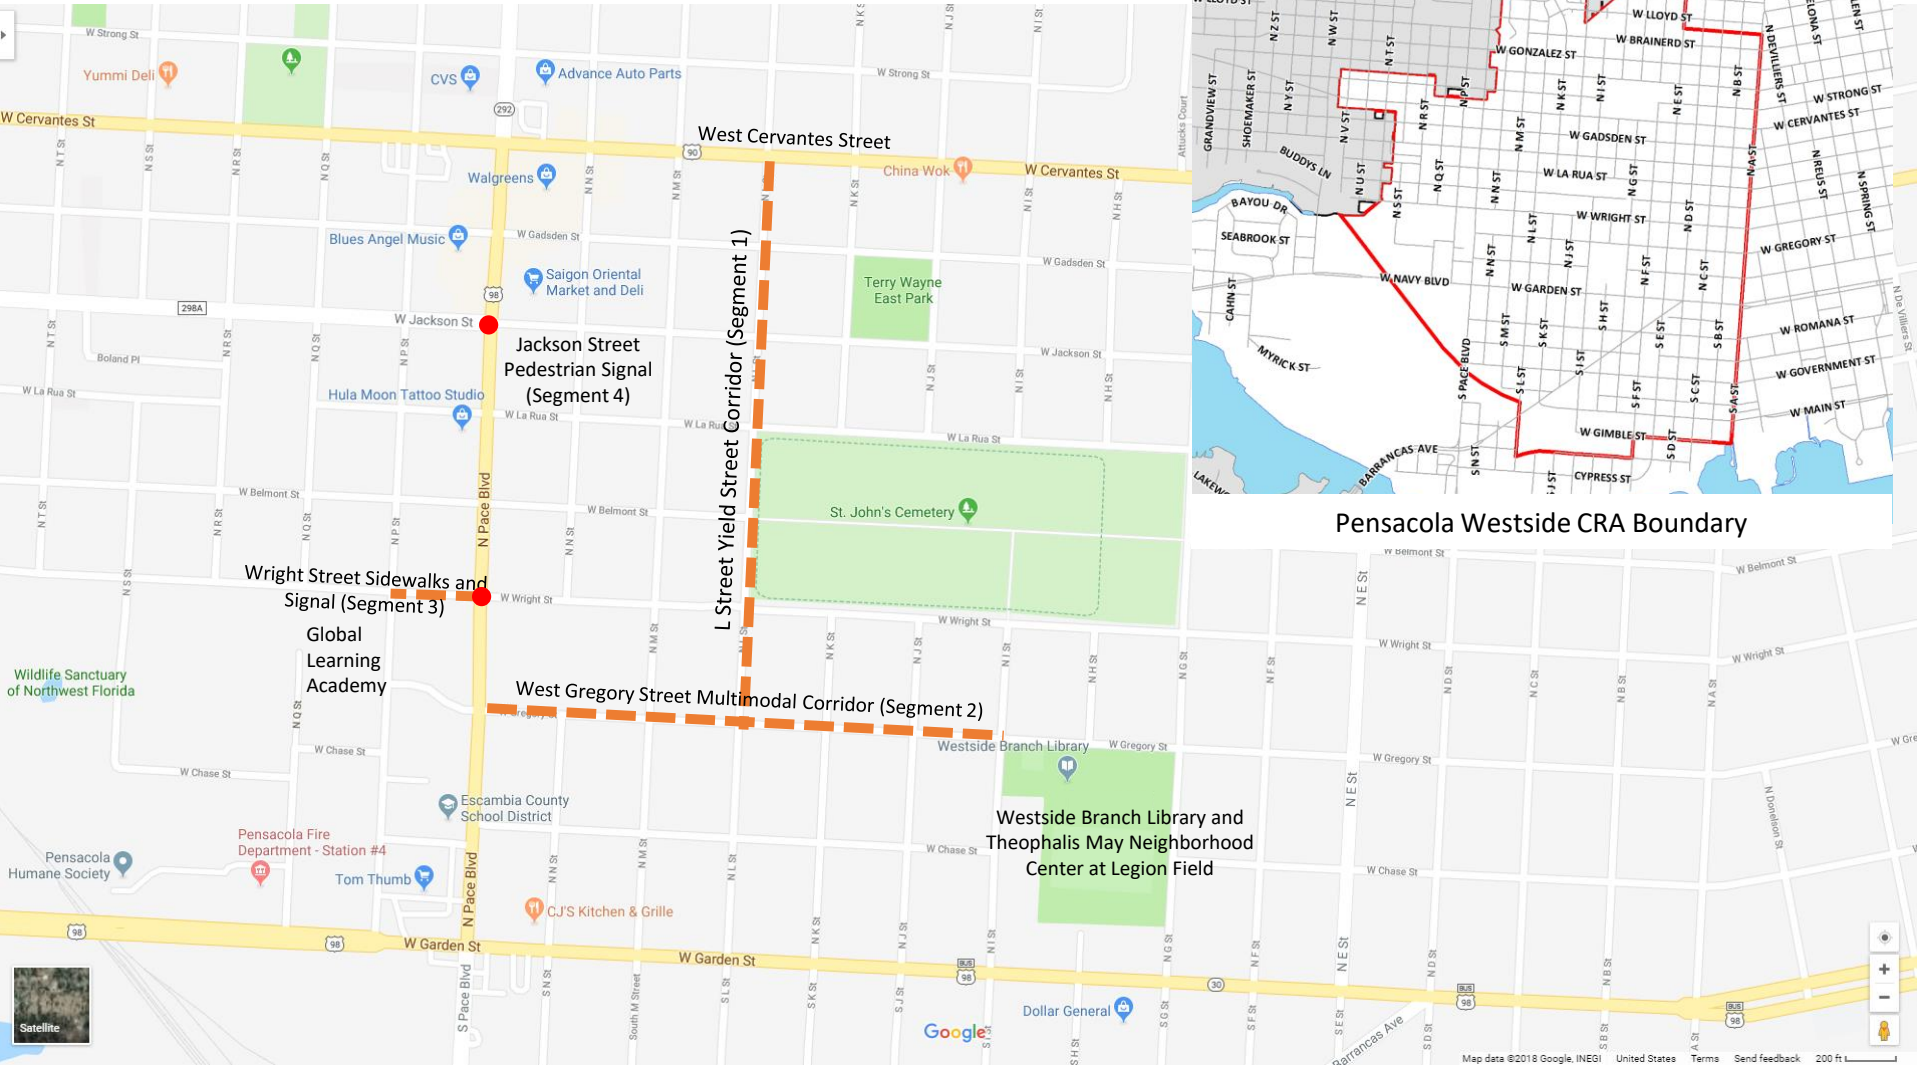

Pensacola Westside CRA Boundary

Jackson Street Pedestrian Signal (Segment 4)

Pensacola Westside CRA Boundary

Westside Branch Library and Theophilis May Neighborhood Center at Legion Field

Pensacola Westside CRA Boundary

Notes:

- 1. The improvements at the intersection of Pace Boulevard and Jackson Street will include adding a pedestrian phase and pedestrian heads to the existing signal at the intersection.
- 2. These improvements are intended to implement revitalization efforts within the Westside CRA by improving walkability.
- 3. The Jackson Street TAP improvements will also include refreshing the crosswalk striping.
- 4. Jackson Street is Segment 4 of the TAP application. L Street is Segment 1. Gregory Street is Segment 2. Wright Street is Segment 3.