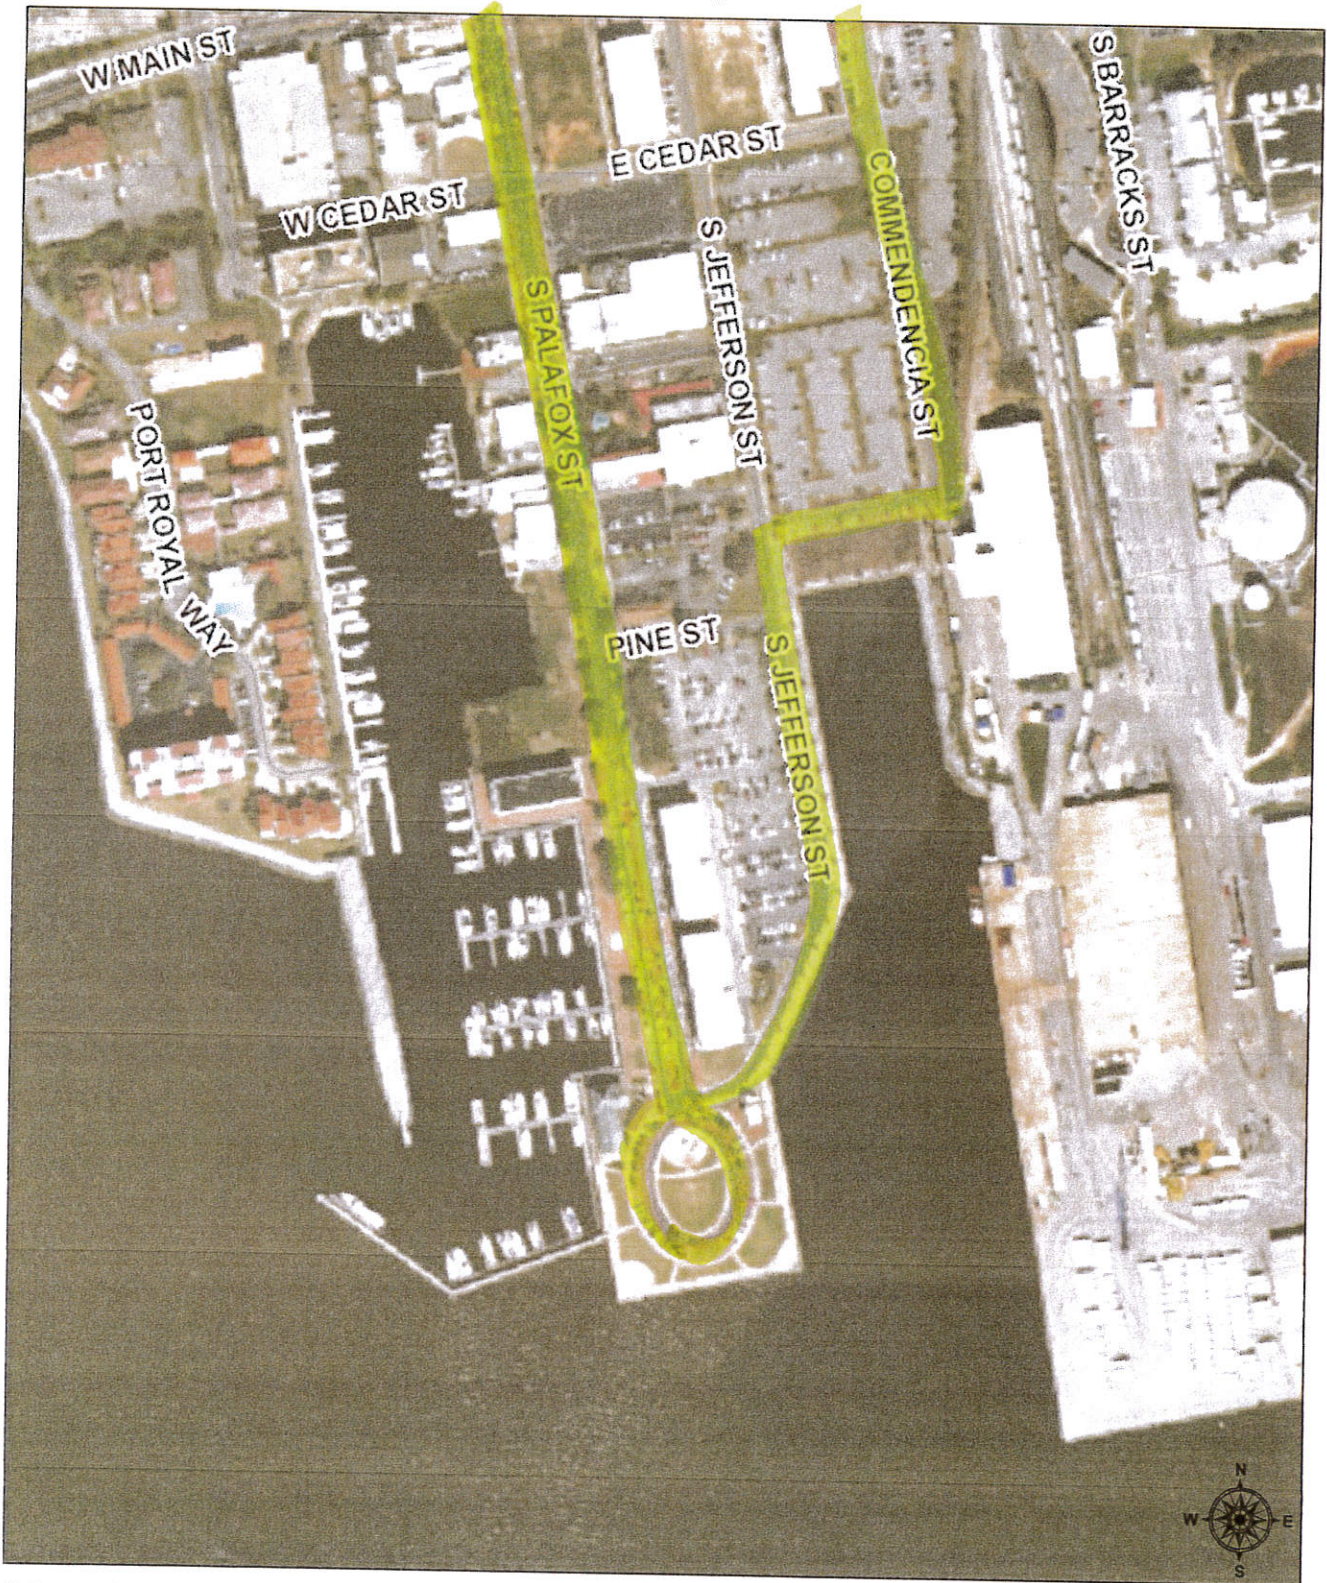

GoMaps

February 23, 2017

Sources: Esri, HERE, DeLorme, USGS, Intermap, INCREMENT P, NRCan, Esri Japan, METI, Esri China (Hong Kong), Esri Korea, Esri (Thailand), MapmyIndia, NGCC, © OpenStreetMap contributors, and the GIS User Community