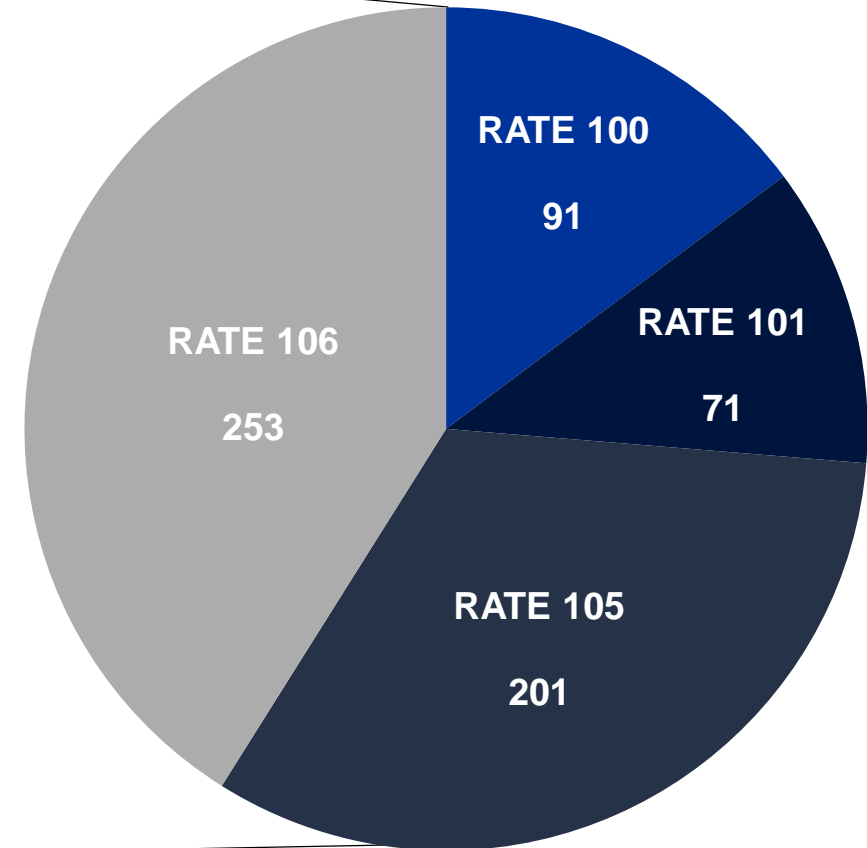

2018 Calls for Service – Beat 7 by Rate, 0300 - 0600