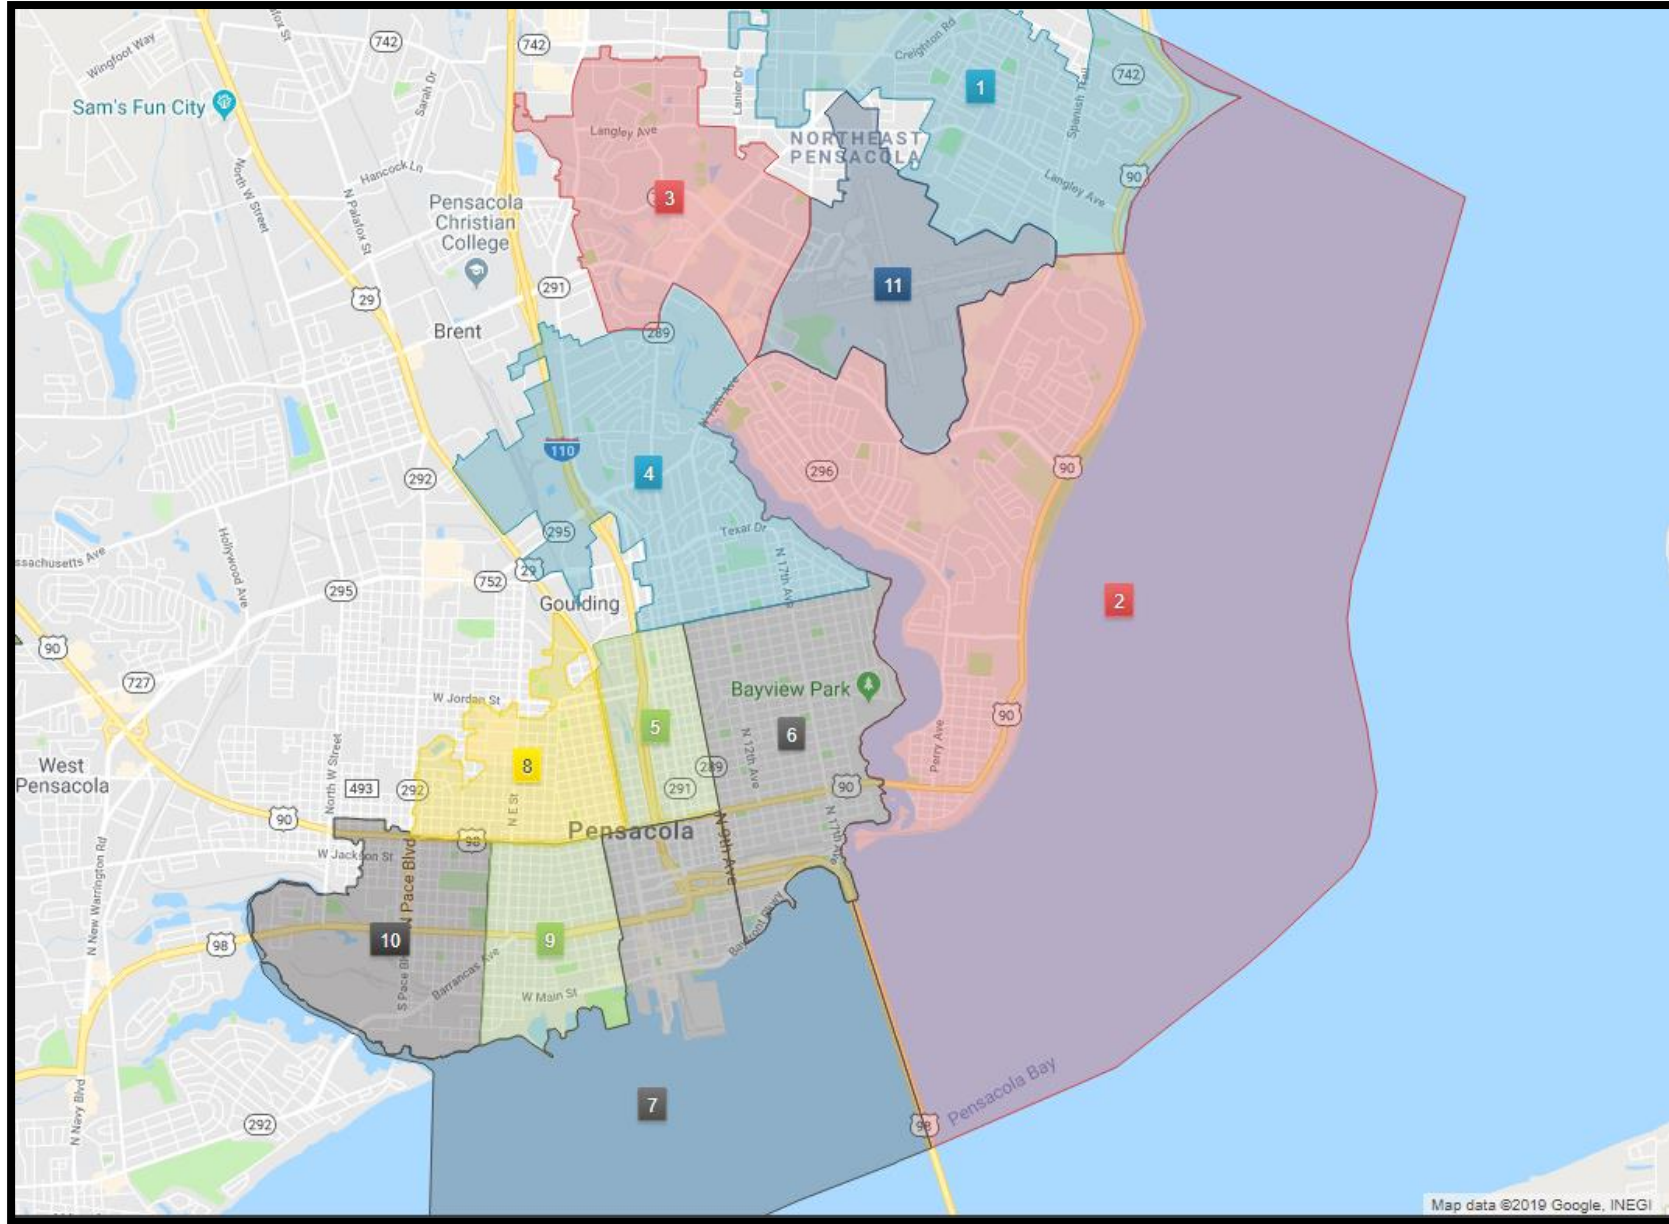

# City of Pensacola Beat Map