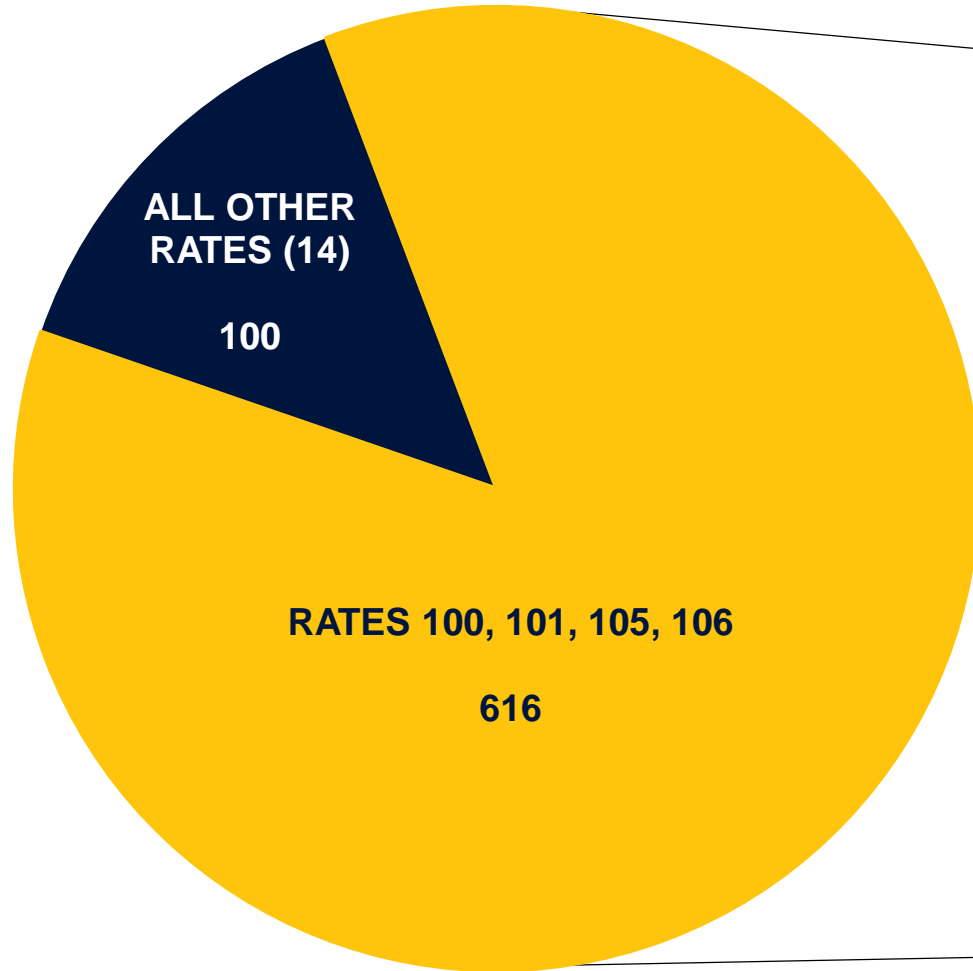

2018 Calls for Service – Beat 7 by Rate, 0300 - 0600