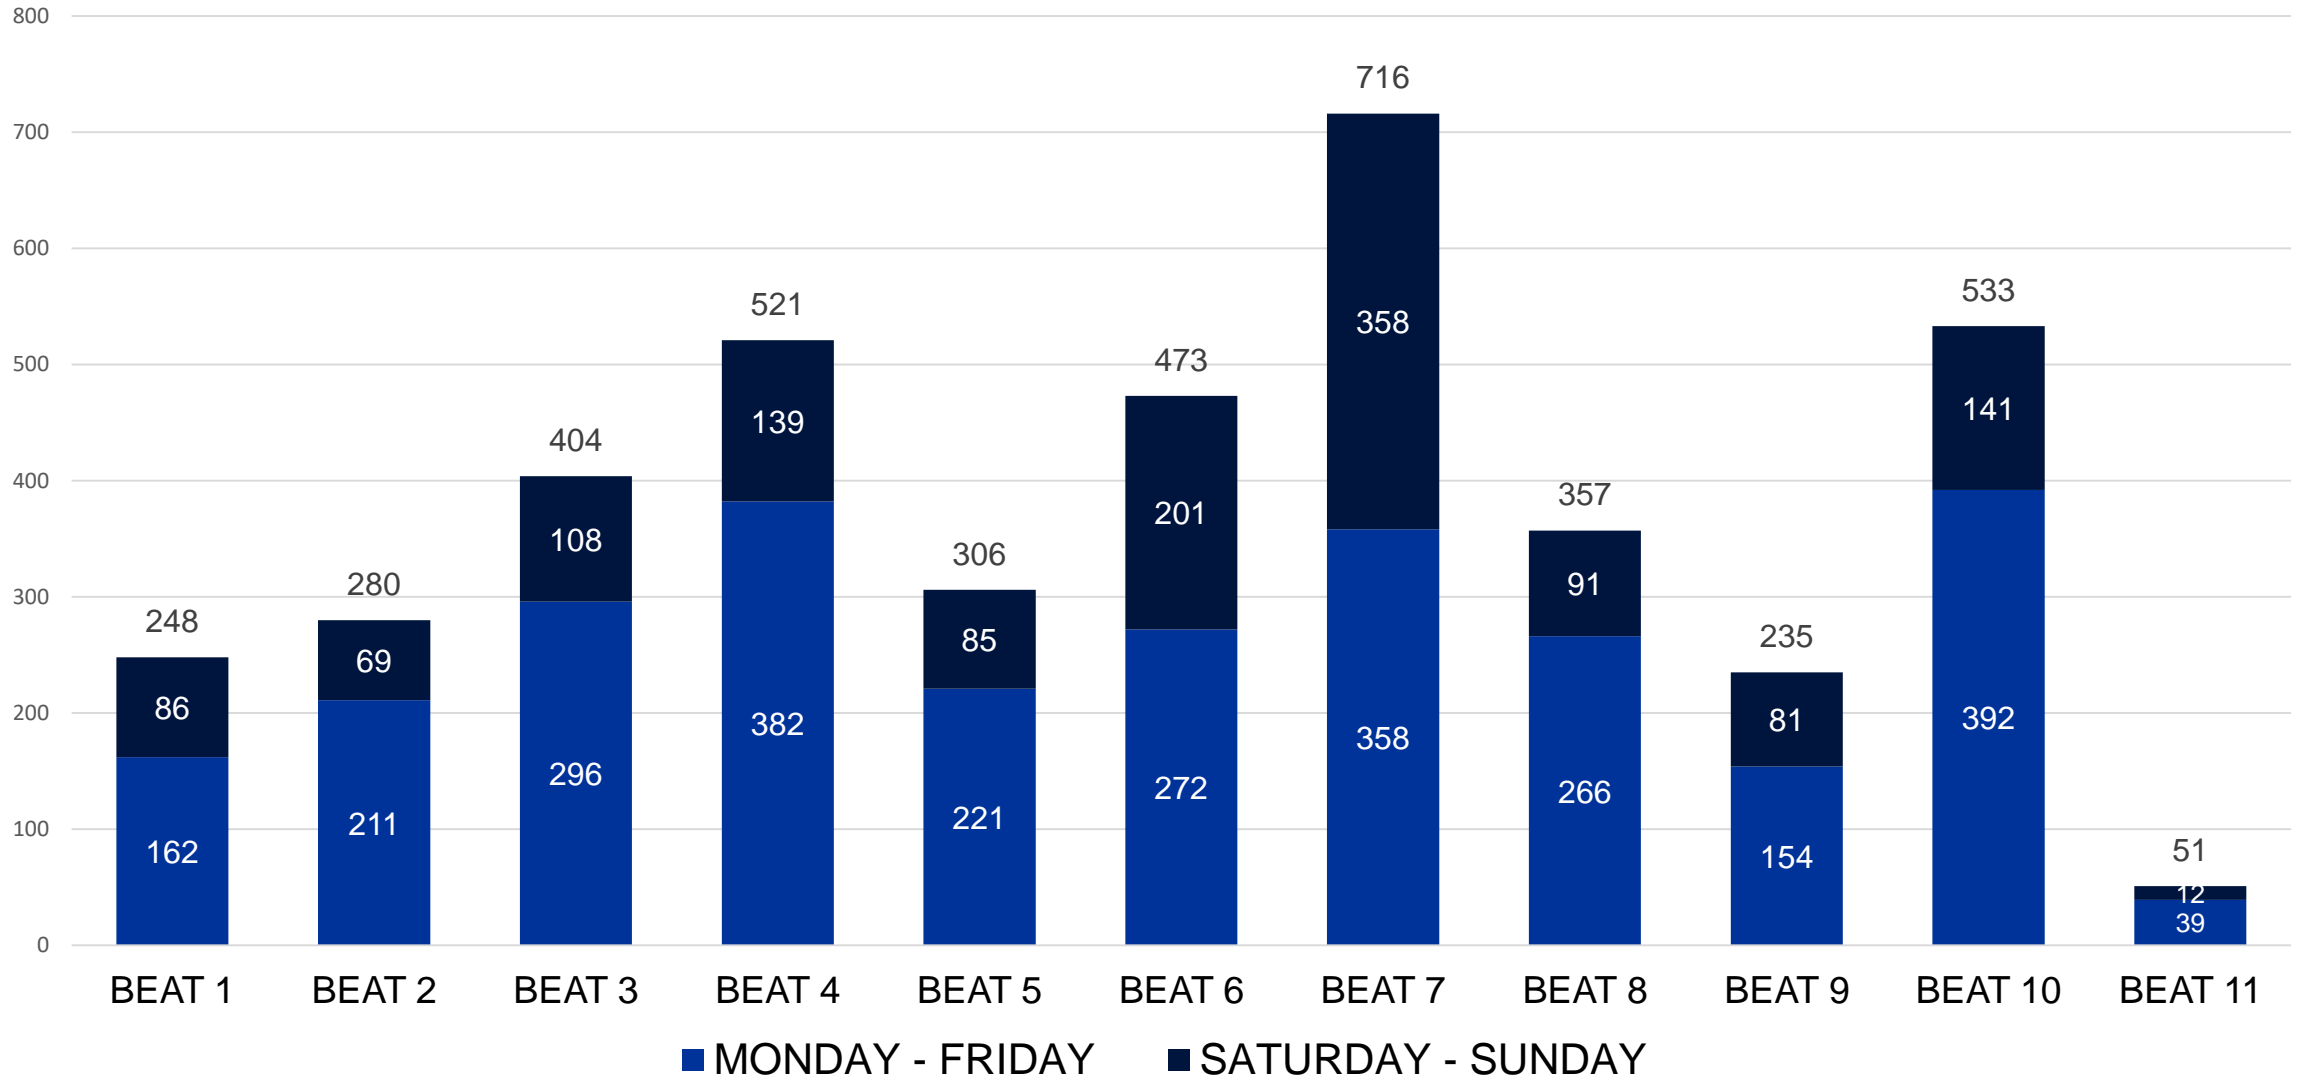

2018 Calls for Service - Weekday versus Weekend, 0300 - 0600

2018 Calls for Service – Saturday through Sunday, 0300 - 0600

	SATURDAY	SUNDAY	TOTAL
BEAT 1	43	43	86
BEAT 2	36	33	69
BEAT 3	53	55	108
BEAT 4	62	77	139
BEAT 5	49	36	85
BEAT 6	94	107	201
BEAT 7	176	182	358
BEAT 8	50	41	91
BEAT 9	41	40	81
BEAT 10	64	77	141
BEAT 11	6	6	12