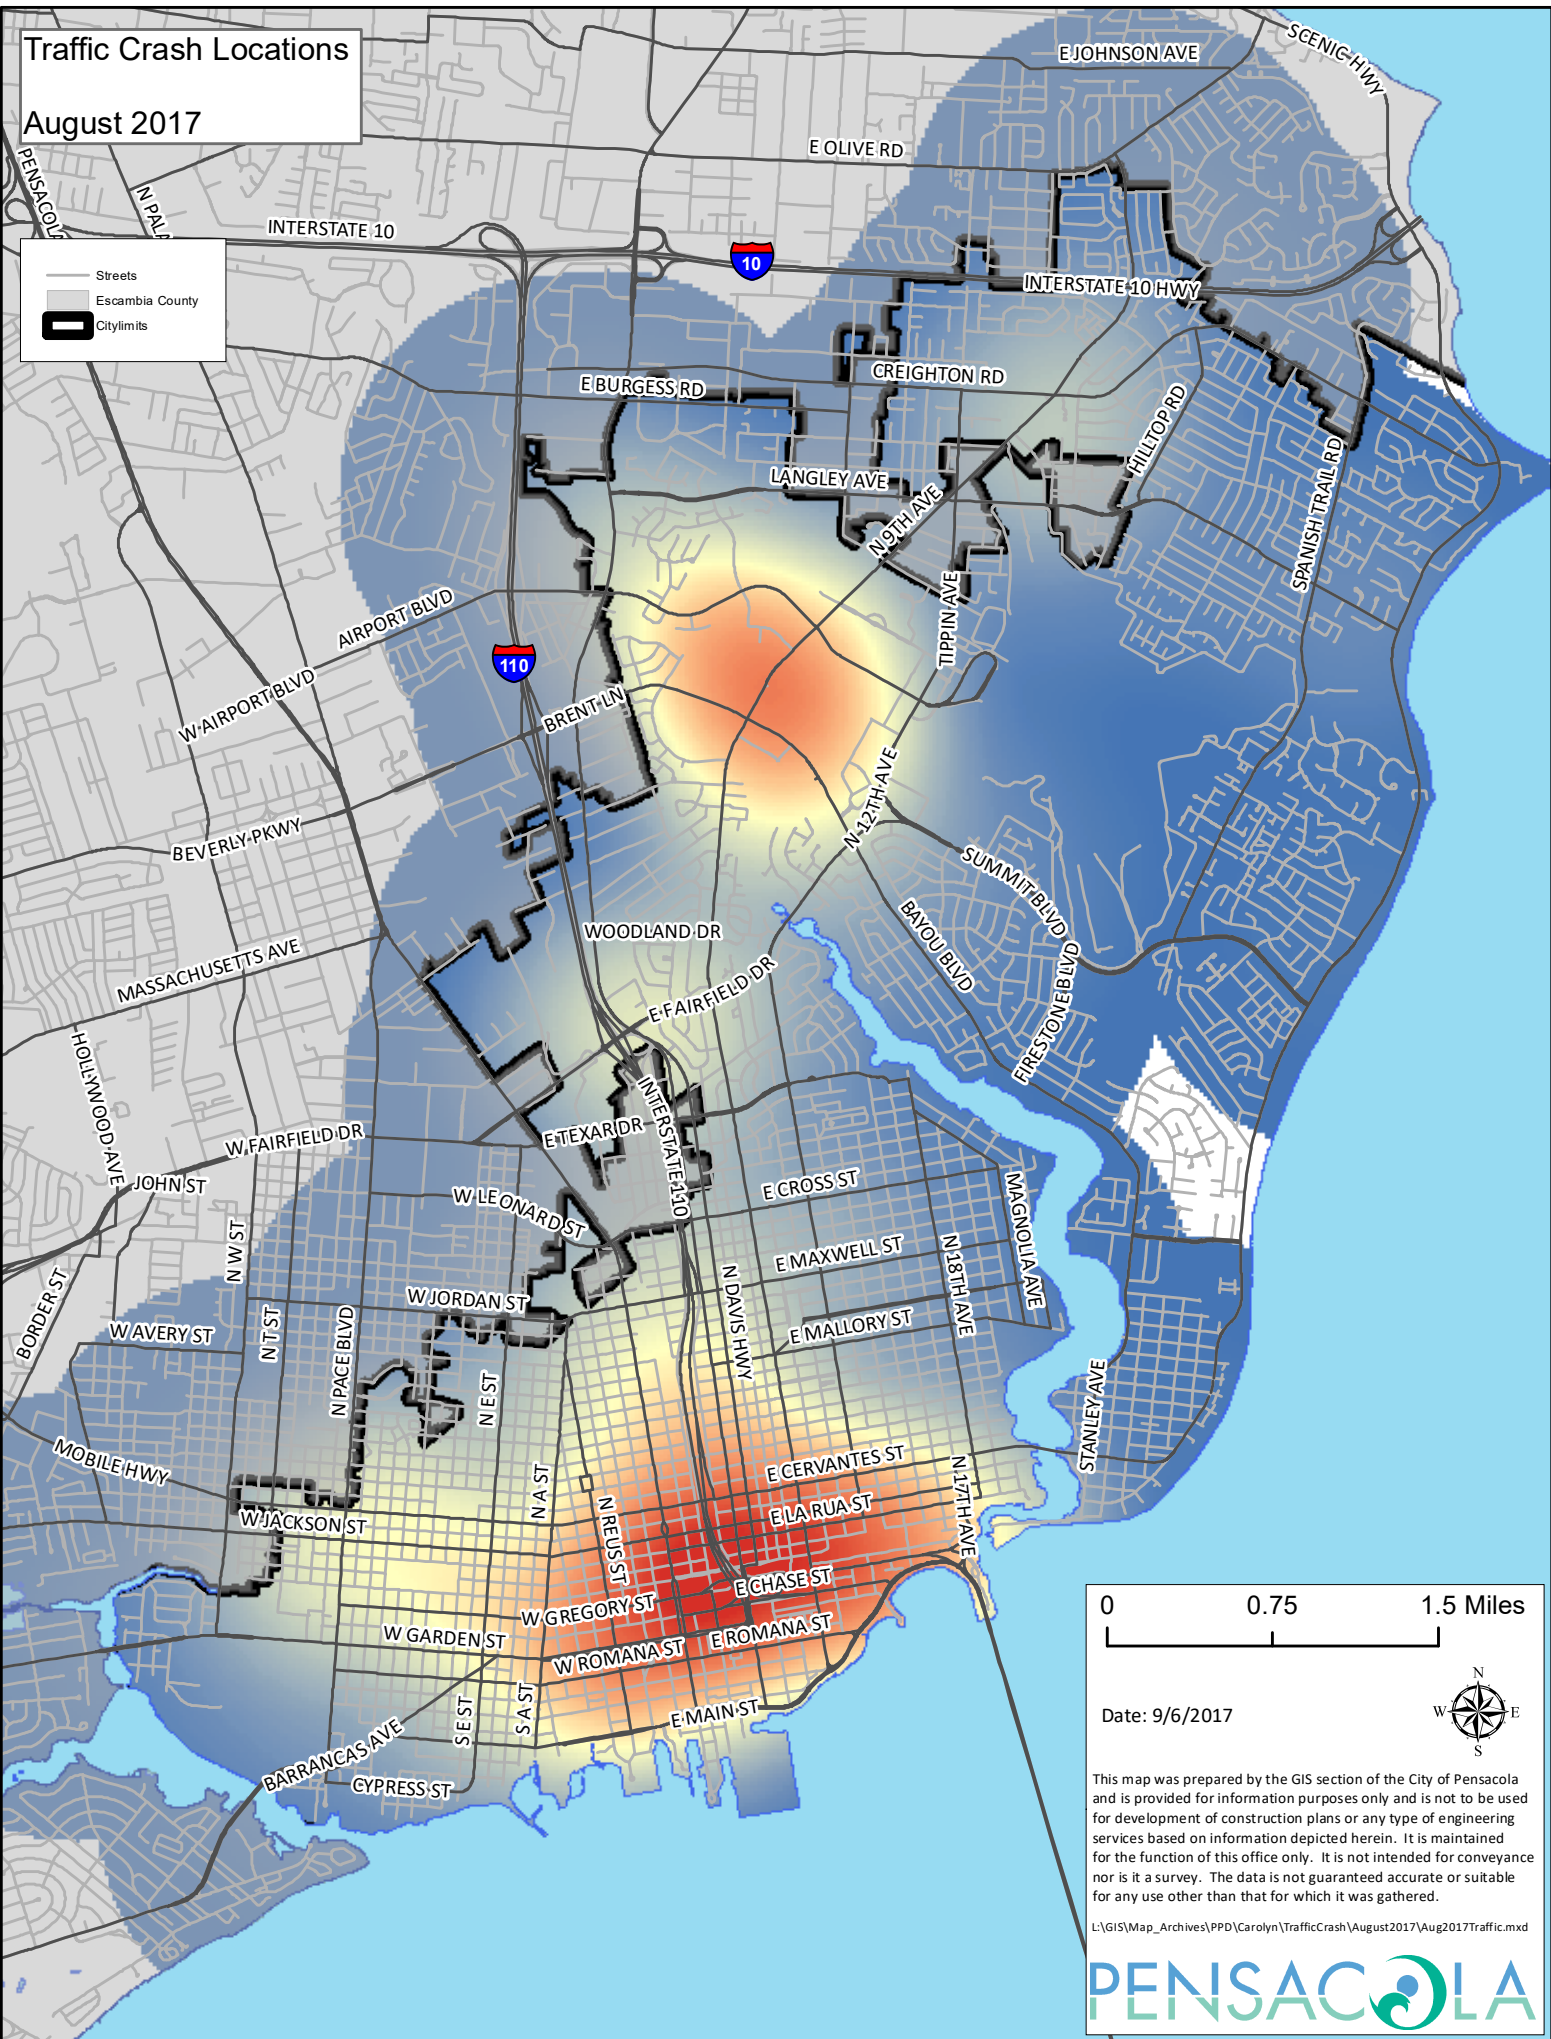

Traffic Crash Locations

August 2017

— Streets
Escambia County
Citylimits

Date: 9/6/2017

This map was prepared by the GIS section of the City of Pensacola and is provided for information purposes only and is not to be used for development of construction plans or any type of engineering services based on information depicted herein. It is maintained for the function of this office only. It is not intended for conveyance nor is it a survey. The data is not guaranteed accurate or suitable for any use other than that for which it was gathered.

L:\GIS\Map_Archives\PPD\Carolyn\TrafficCrash\August2017\Aug2017Traffic.mxd