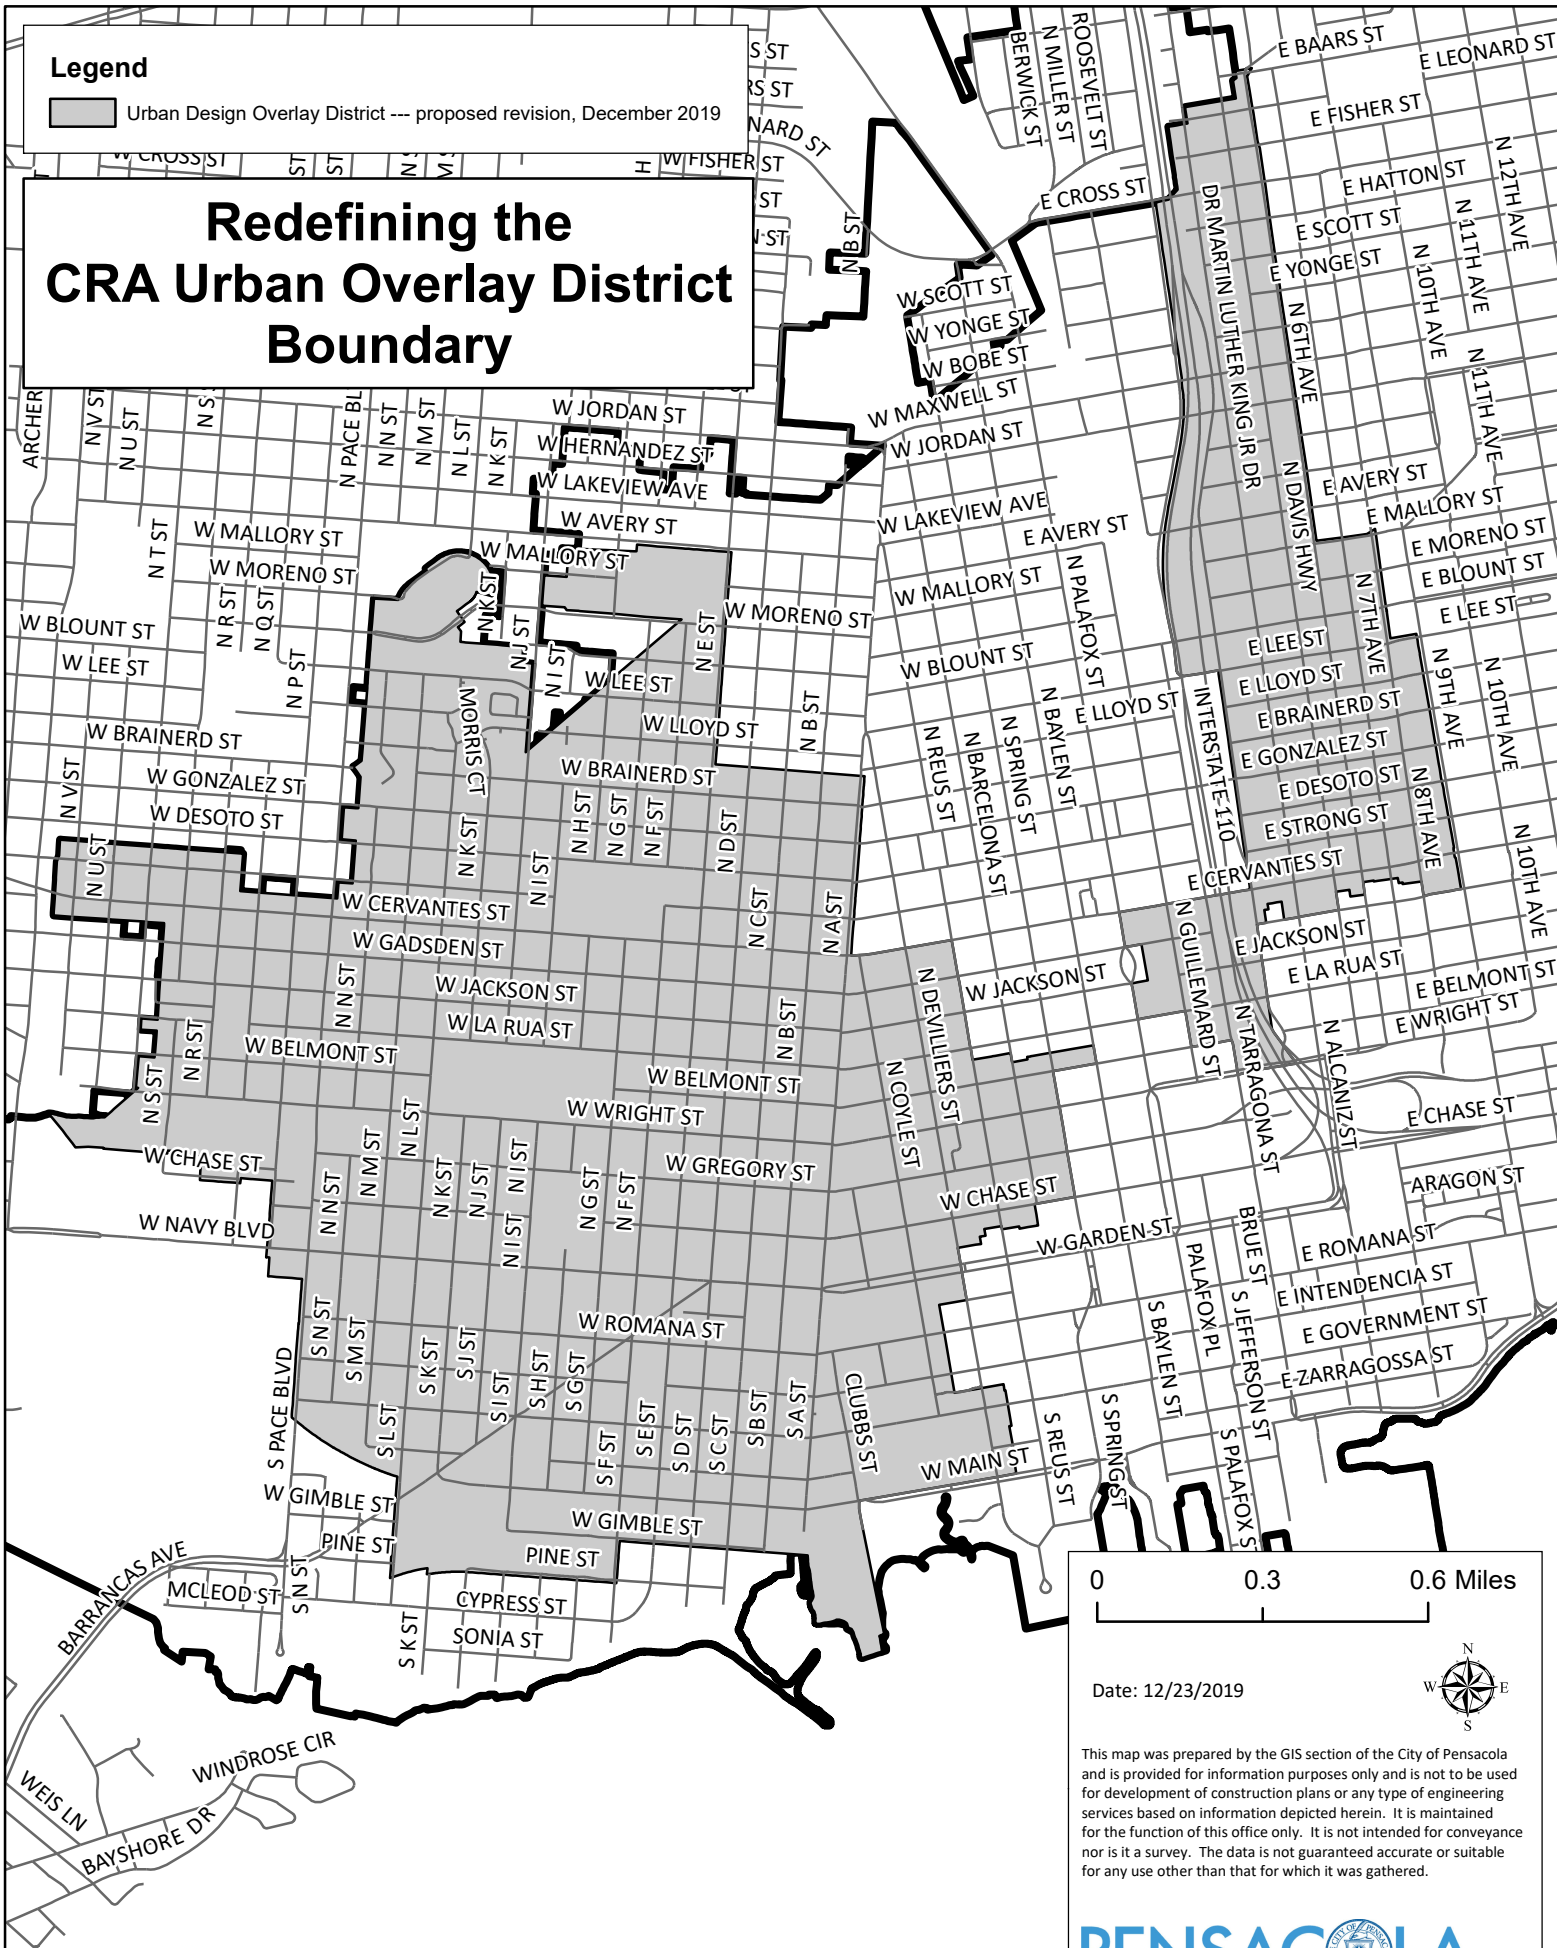

Legend

Urban Design Overlay District --- proposed revision, December 2019

Redefining the CRA Urban Overlay District Boundary

Date: 12/23/2019

This map was prepared by the GIS section of the City of Pensacola and is provided for information purposes only and is not to be used for development of construction plans or any type of engineering services based on information depicted herein. It is maintained for the function of this office only. It is not intended for conveyance nor is it a survey. The data is not guaranteed accurate or suitable for any use other than that for which it was gathered.