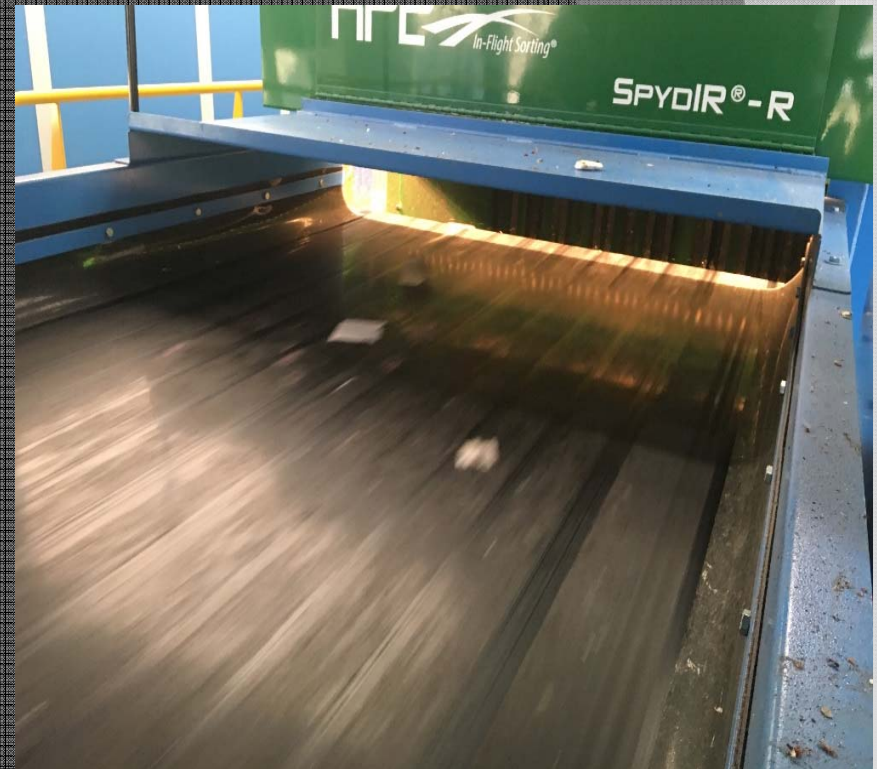

Myth:

ECUA MRF is landfilling 50% of materials delivered to the facility.