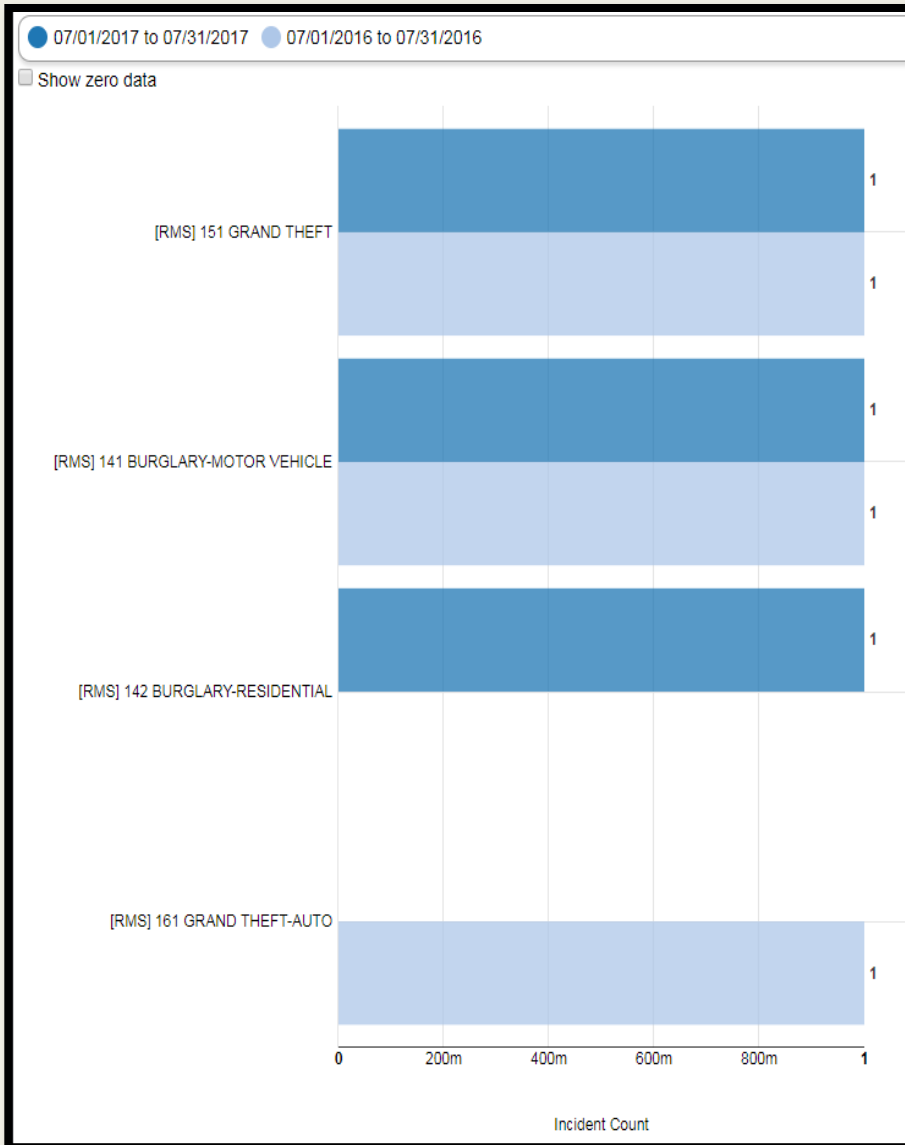

PENSACOLA POLICE DEPARTMENT

Crime Report
July 2017

2016-2017 July Comparison City Wide

Offense	2016	2017
Homicide	1	0
Robbery w/Firearm	0	1
Robbery w/Knife/Cutting Instrument	0	1
Robbery w/Other Dangerous Instr.	0	0
Strong-Armed Robbery	1	5
Car Jacking	0	0
Aggravated Battery/Assault	23	17
Vehicle Burglary	26	32
Residential Burglary	25	17
Commercial Burglary	4	4
Grand Theft	37	44
Retail Theft	30	52
Grand Theft Auto	14	17

District 1 2016-2017 July Comparison

District 2 2016-2017 July Comparison

District 3 2016-2017 July Comparison

District 4

2016-2017 July Comparison

District 5 2016-2017 July Comparison

District 6

2016-2017 July Comparison

District 7

2016-2017 July Comparison

July '17 Top 5 Crash Locations

Top 5 Crash Locations	July '17
Davis Hwy/Fairfield Dr.	6
9 th Ave/Bayou Blvd	5
17 th Ave/Bayfront	5
9 th Ave/Fairfield Dr.	4
5151 N 9 th Ave/Trinity Dr.	3

Total Crashes & Citations	June'17	July '17
Traffic Crashes	226	189
Traffic Citations	210	396
Traffic Warnings	471	514

-16% decrease in traffic crashes from June to July '17
 89% increase in traffic citations issued from June to July '17
 9% increase traffic warnings issued from June to July '17