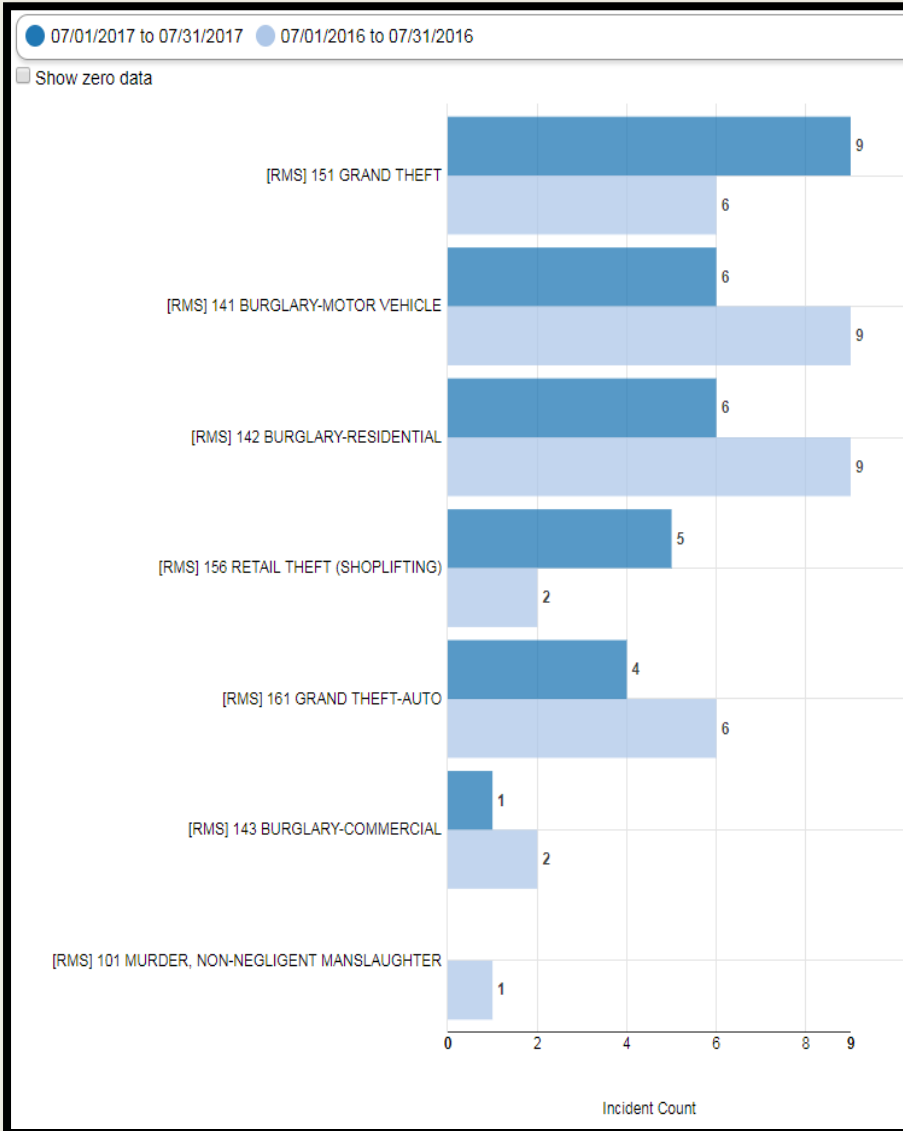

PENSACOLA POLICE DEPARTMENT

Crime Report
July 2017

2016-2017 July Comparison City Wide

Offense	2016	2017
Homicide	1	0
Robbery w/Firearm	0	1
Robbery w/Knife/Cutting Instrument	0	1
Robbery w/Other Dangerous Instr.	0	0
Strong-Armed Robbery	1	5
Car Jacking	0	0
Aggravated Battery/Assault	23	17
Vehicle Burglary	26	32
Residential Burglary	25	17
Commercial Burglary	4	4
Grand Theft	37	44
Retail Theft	30	52
Grand Theft Auto	14	17

District 1 2016-2017 July Comparison

District 2 2016-2017 July Comparison

District 3 2016-2017 July Comparison

District 4

2016-2017 July Comparison

District 5 2016-2017 July Comparison

District 6

2016-2017 July Comparison

District 7

2016-2017 July Comparison

July '17 Top 5 Crash Locations

Top 5 Crash Locations	July '17
Davis Hwy/Fairfield Dr.	6
9 th Ave/Bayou Blvd	5
17 th Ave/Bayfront	5
9 th Ave/Fairfield Dr.	4
5151 N 9 th Ave/Trinity Dr.	3

Total Crashes & Citations	June'17	July '17
Traffic Crashes	226	189
Traffic Citations	210	396
Traffic Warnings	471	514

-16% decrease in traffic crashes from June to July '17
 89% increase in traffic citations issued from June to July '17
 9% increase traffic warnings issued from June to July '17