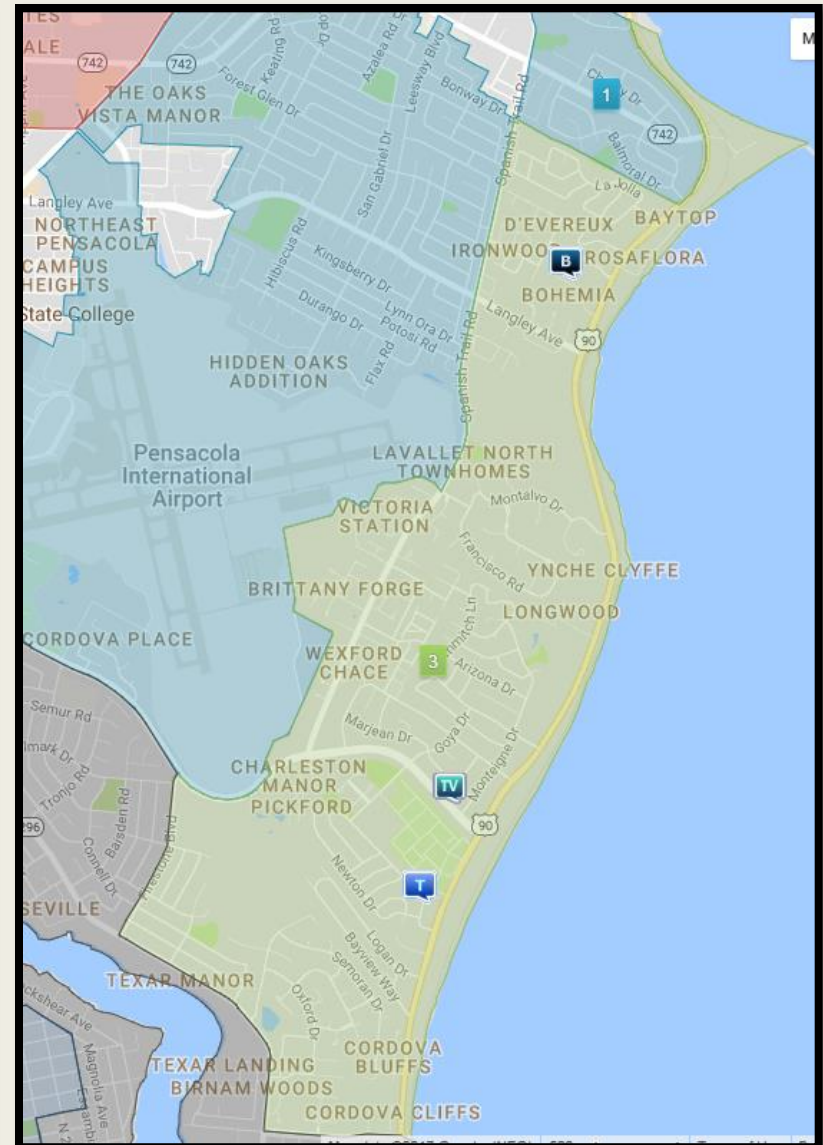

District 1 2016-2017 July Comparison

District 2 2016-2017 July Comparison

District 3 2016-2017 July Comparison

District 4

2016-2017 July Comparison

District 5 2016-2017 July Comparison

District 6

2016-2017 July Comparison

District 7

2016-2017 July Comparison

July '17 Top 5 Crash Locations

Top 5 Crash Locations	July '17
Davis Hwy/Fairfield Dr.	6
9 th Ave/Bayou Blvd	5
17 th Ave/Bayfront	5
9 th Ave/Fairfield Dr.	4
5151 N 9 th Ave/Trinity Dr.	3