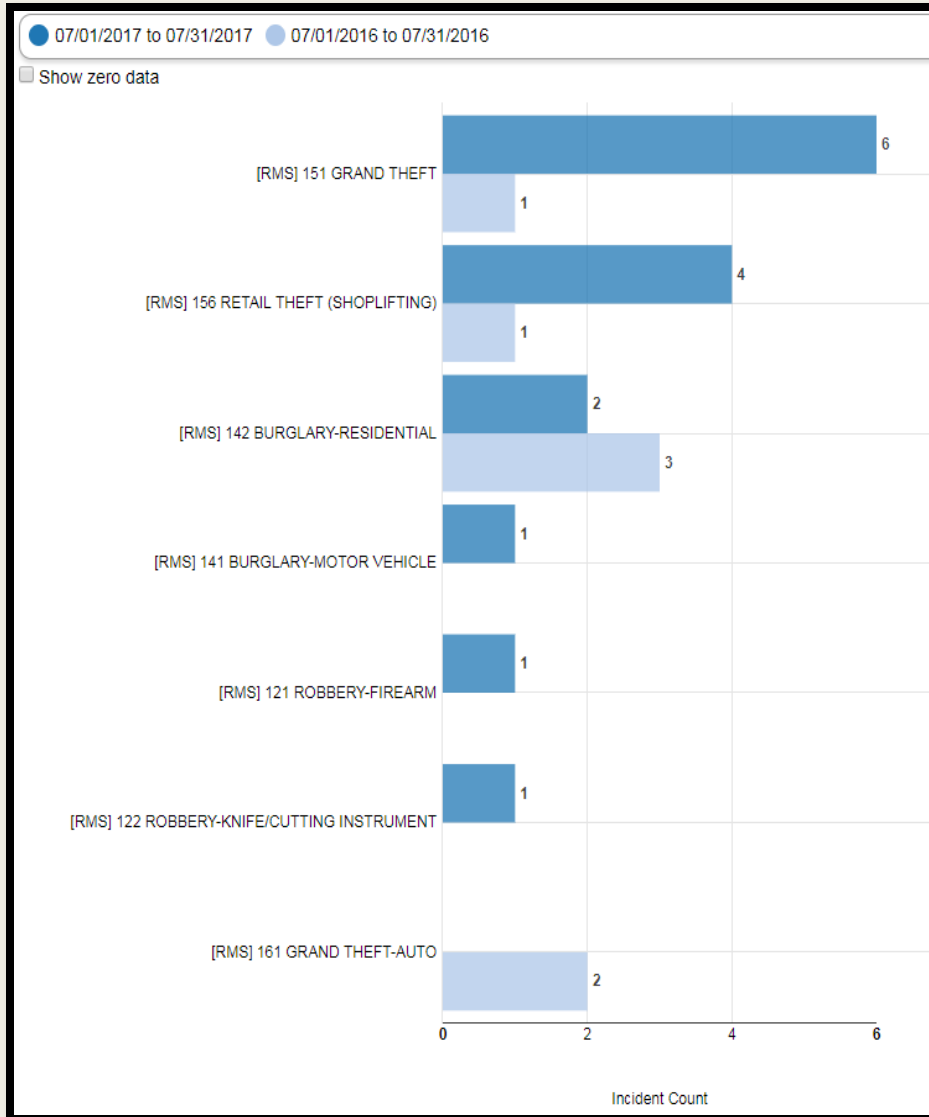

PENSACOLA POLICE DEPARTMENT

Crime Report
July 2017

2016-2017 July Comparison City Wide

Offense	2016	2017
Homicide	1	0
Robbery w/Firearm	0	1
Robbery w/Knife/Cutting Instrument	0	1
Robbery w/Other Dangerous Instr.	0	0
Strong-Armed Robbery	1	5
Car Jacking	0	0
Aggravated Battery/Assault	23	17
Vehicle Burglary	26	32
Residential Burglary	25	17
Commercial Burglary	4	4
Grand Theft	37	44
Retail Theft	30	52
Grand Theft Auto	14	17

District 1 2016-2017 July Comparison

District 2 2016-2017 July Comparison

District 3 2016-2017 July Comparison

District 4

2016-2017 July Comparison

District 5 2016-2017 July Comparison

District 6

2016-2017 July Comparison

District 7

2016-2017 July Comparison

July '17 Top 5 Crash Locations

Top 5 Crash Locations	July '17
Davis Hwy/Fairfield Dr.	6
9 th Ave/Bayou Blvd	5
17 th Ave/Bayfront	5
9 th Ave/Fairfield Dr.	4
5151 N 9 th Ave/Trinity Dr.	3

Total Crashes & Citations	June'17	July '17
Traffic Crashes	226	189
Traffic Citations	210	396
Traffic Warnings	471	514

-16% decrease in traffic crashes from June to July '17
 89% increase in traffic citations issued from June to July '17
 9% increase traffic warnings issued from June to July '17