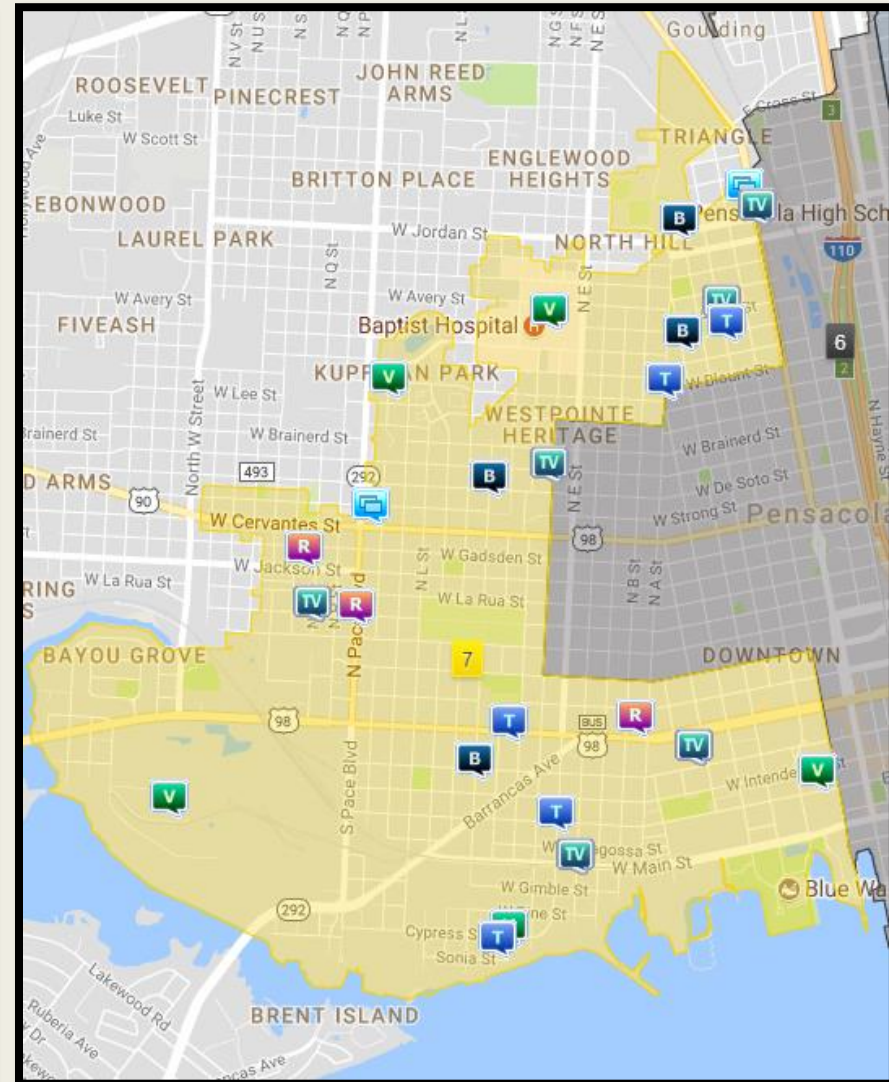

District 1 2016-2017 July Comparison

District 2 2016-2017 July Comparison

District 3 2016-2017 July Comparison

District 4

2016-2017 July Comparison

District 5 2016-2017 July Comparison

District 6

2016-2017 July Comparison

District 7

2016-2017 July Comparison

July '17 Top 5 Crash Locations

Top 5 Crash Locations	July '17
Davis Hwy/Fairfield Dr.	6
9 th Ave/Bayou Blvd	5
17 th Ave/Bayfront	5
9 th Ave/Fairfield Dr.	4
5151 N 9 th Ave/Trinity Dr.	3

Total Crashes & Citations	June'17	July '17
Traffic Crashes	226	189
Traffic Citations	210	396
Traffic Warnings	471	514

-16% decrease in traffic crashes from June to July '17
 89% increase in traffic citations issued from June to July '17
 9% increase traffic warnings issued from June to July '17