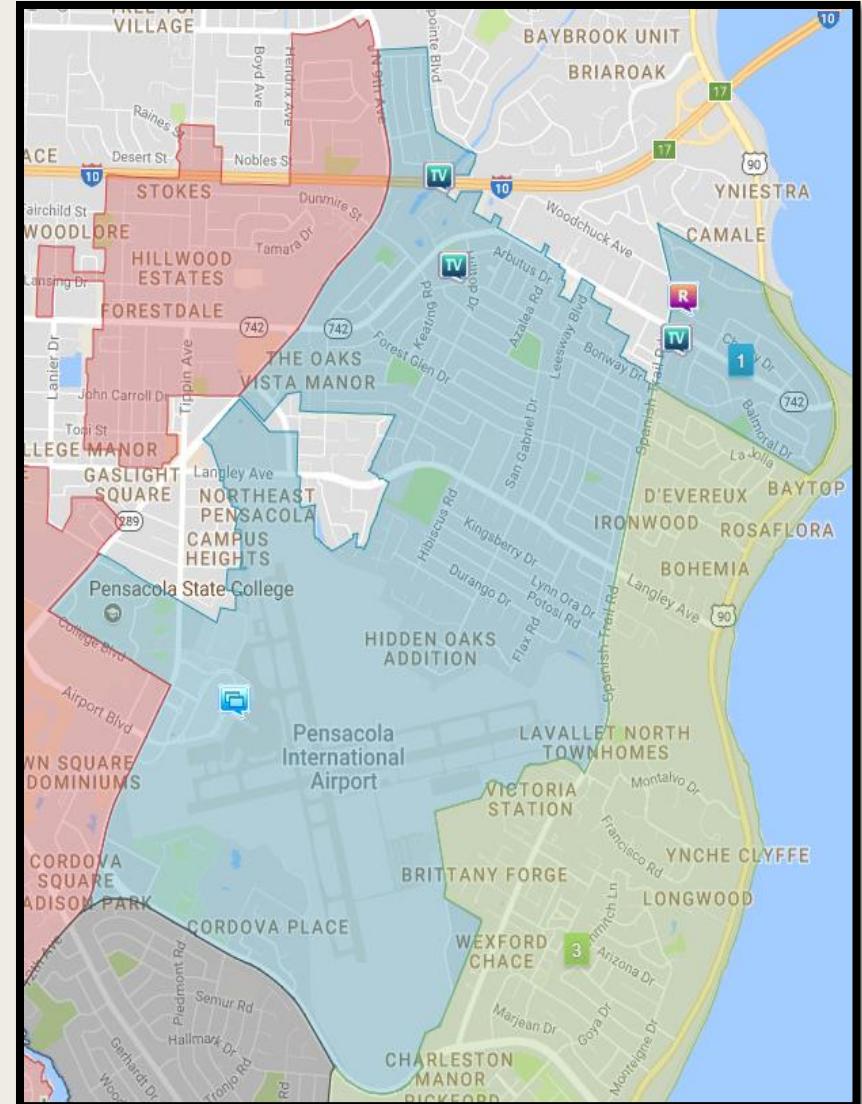

PENSACOLA POLICE DEPARTMENT

Crime Report
July 2017

2016-2017 July Comparison City Wide

Offense	2016	2017
Homicide	1	0
Robbery w/Firearm	0	1
Robbery w/Knife/Cutting Instrument	0	1
Robbery w/Other Dangerous Instr.	0	0
Strong-Armed Robbery	1	5
Car Jacking	0	0
Aggravated Battery/Assault	23	17
Vehicle Burglary	26	32
Residential Burglary	25	17
Commercial Burglary	4	4
Grand Theft	37	44
Retail Theft	30	52
Grand Theft Auto	14	17

District 1 2016-2017 July Comparison

District 2 2016-2017 July Comparison

District 3 2016-2017 July Comparison

District 4

2016-2017 July Comparison

District 5 2016-2017 July Comparison

District 6

2016-2017 July Comparison

District 7

2016-2017 July Comparison

July '17 Top 5 Crash Locations

Top 5 Crash Locations	July '17
Davis Hwy/Fairfield Dr.	6
9 th Ave/Bayou Blvd	5
17 th Ave/Bayfront	5
9 th Ave/Fairfield Dr.	4
5151 N 9 th Ave/Trinity Dr.	3

Total Crashes & Citations	June'17	July '17
Traffic Crashes	226	189
Traffic Citations	210	396
Traffic Warnings	471	514

-16% decrease in traffic crashes from June to July '17
 89% increase in traffic citations issued from June to July '17
 9% increase traffic warnings issued from June to July '17