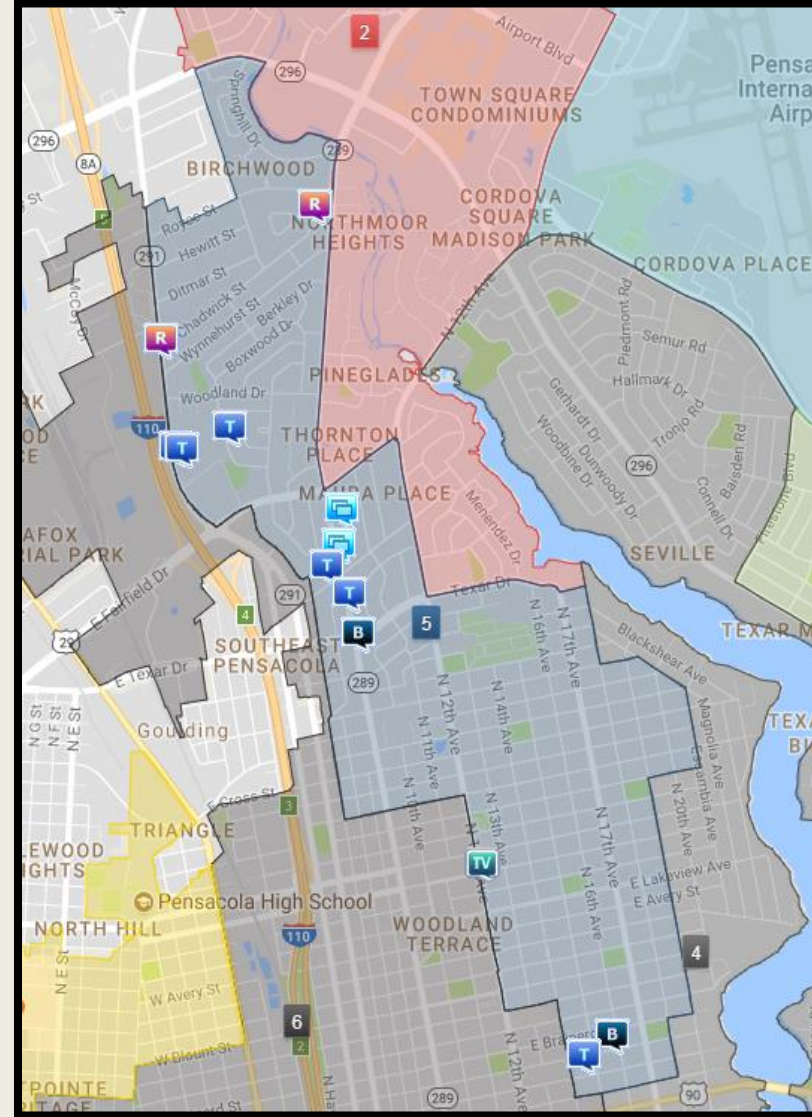

District 1 2016-2017 July Comparison

District 2 2016-2017 July Comparison

District 3 2016-2017 July Comparison

District 4

2016-2017 July Comparison

District 5 2016-2017 July Comparison

District 6

2016-2017 July Comparison

District 7

2016-2017 July Comparison

July '17 Top 5 Crash Locations

Top 5 Crash Locations	July '17
Davis Hwy/Fairfield Dr.	6
9 th Ave/Bayou Blvd	5
17 th Ave/Bayfront	5
9 th Ave/Fairfield Dr.	4
5151 N 9 th Ave/Trinity Dr.	3