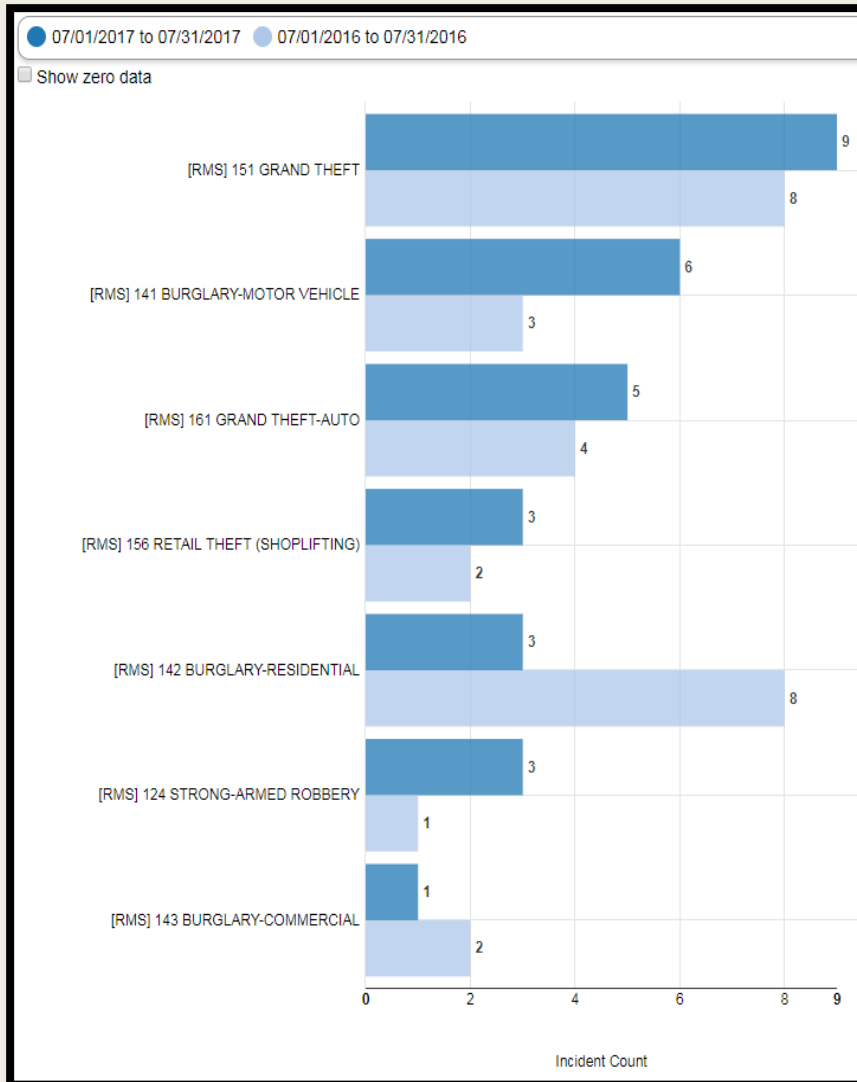

PENSACOLA POLICE DEPARTMENT

Crime Report
July 2017

2016-2017 July Comparison City Wide

Offense	2016	2017
Homicide	1	0
Robbery w/Firearm	0	1
Robbery w/Knife/Cutting Instrument	0	1
Robbery w/Other Dangerous Instr.	0	0
Strong-Armed Robbery	1	5
Car Jacking	0	0
Aggravated Battery/Assault	23	17
Vehicle Burglary	26	32
Residential Burglary	25	17
Commercial Burglary	4	4
Grand Theft	37	44
Retail Theft	30	52
Grand Theft Auto	14	17

District 1 2016-2017 July Comparison

District 2 2016-2017 July Comparison

District 3 2016-2017 July Comparison

District 4

2016-2017 July Comparison

District 5 2016-2017 July Comparison

District 6

2016-2017 July Comparison

District 7

2016-2017 July Comparison

July '17 Top 5 Crash Locations

Top 5 Crash Locations	July '17
Davis Hwy/Fairfield Dr.	6
9 th Ave/Bayou Blvd	5
17 th Ave/Bayfront	5
9 th Ave/Fairfield Dr.	4
5151 N 9 th Ave/Trinity Dr.	3

Total Crashes & Citations	June'17	July '17
Traffic Crashes	226	189
Traffic Citations	210	396
Traffic Warnings	471	514

-16% decrease in traffic crashes from June to July '17
 89% increase in traffic citations issued from June to July '17
 9% increase traffic warnings issued from June to July '17