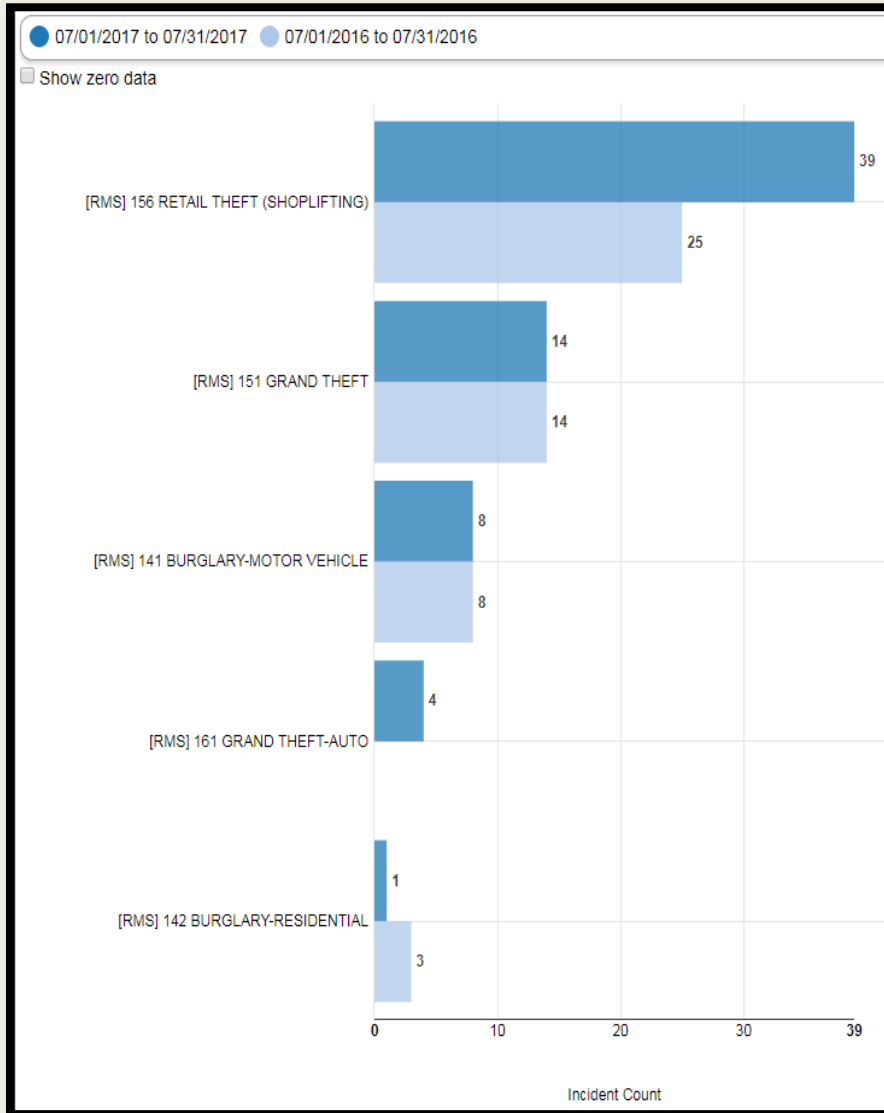

PENSACOLA POLICE DEPARTMENT

Crime Report
July 2017

2016-2017 July Comparison City Wide

Offense	2016	2017
Homicide	1	0
Robbery w/Firearm	0	1
Robbery w/Knife/Cutting Instrument	0	1
Robbery w/Other Dangerous Instr.	0	0
Strong-Armed Robbery	1	5
Car Jacking	0	0
Aggravated Battery/Assault	23	17
Vehicle Burglary	26	32
Residential Burglary	25	17
Commercial Burglary	4	4
Grand Theft	37	44
Retail Theft	30	52
Grand Theft Auto	14	17

District 1 2016-2017 July Comparison

District 2 2016-2017 July Comparison

District 3 2016-2017 July Comparison

District 4

2016-2017 July Comparison

District 5 2016-2017 July Comparison

District 6

2016-2017 July Comparison

District 7

2016-2017 July Comparison

July '17 Top 5 Crash Locations

Top 5 Crash Locations	July '17
Davis Hwy/Fairfield Dr.	6
9 th Ave/Bayou Blvd	5
17 th Ave/Bayfront	5
9 th Ave/Fairfield Dr.	4
5151 N 9 th Ave/Trinity Dr.	3

Total Crashes & Citations	June'17	July '17
Traffic Crashes	226	189
Traffic Citations	210	396
Traffic Warnings	471	514

-16% decrease in traffic crashes from June to July '17
 89% increase in traffic citations issued from June to July '17
 9% increase traffic warnings issued from June to July '17