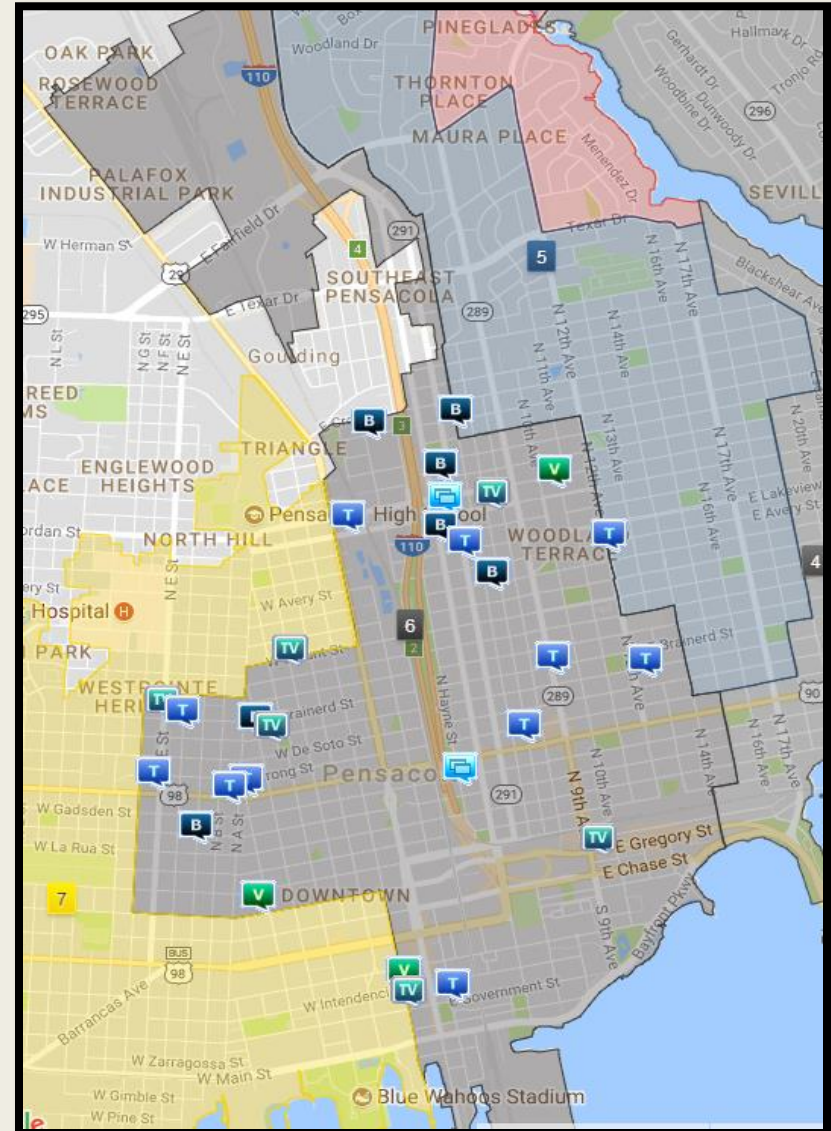

District 1 2016-2017 July Comparison

District 2 2016-2017 July Comparison

District 3 2016-2017 July Comparison

District 4

2016-2017 July Comparison

District 5 2016-2017 July Comparison

District 6

2016-2017 July Comparison

District 7

2016-2017 July Comparison

July '17 Top 5 Crash Locations

Top 5 Crash Locations	July '17
Davis Hwy/Fairfield Dr.	6
9 th Ave/Bayou Blvd	5
17 th Ave/Bayfront	5
9 th Ave/Fairfield Dr.	4
5151 N 9 th Ave/Trinity Dr.	3

Total Crashes & Citations	June'17	July '17
Traffic Crashes	226	189
Traffic Citations	210	396
Traffic Warnings	471	514

-16% decrease in traffic crashes from June to July '17
 89% increase in traffic citations issued from June to July '17
 9% increase traffic warnings issued from June to July '17