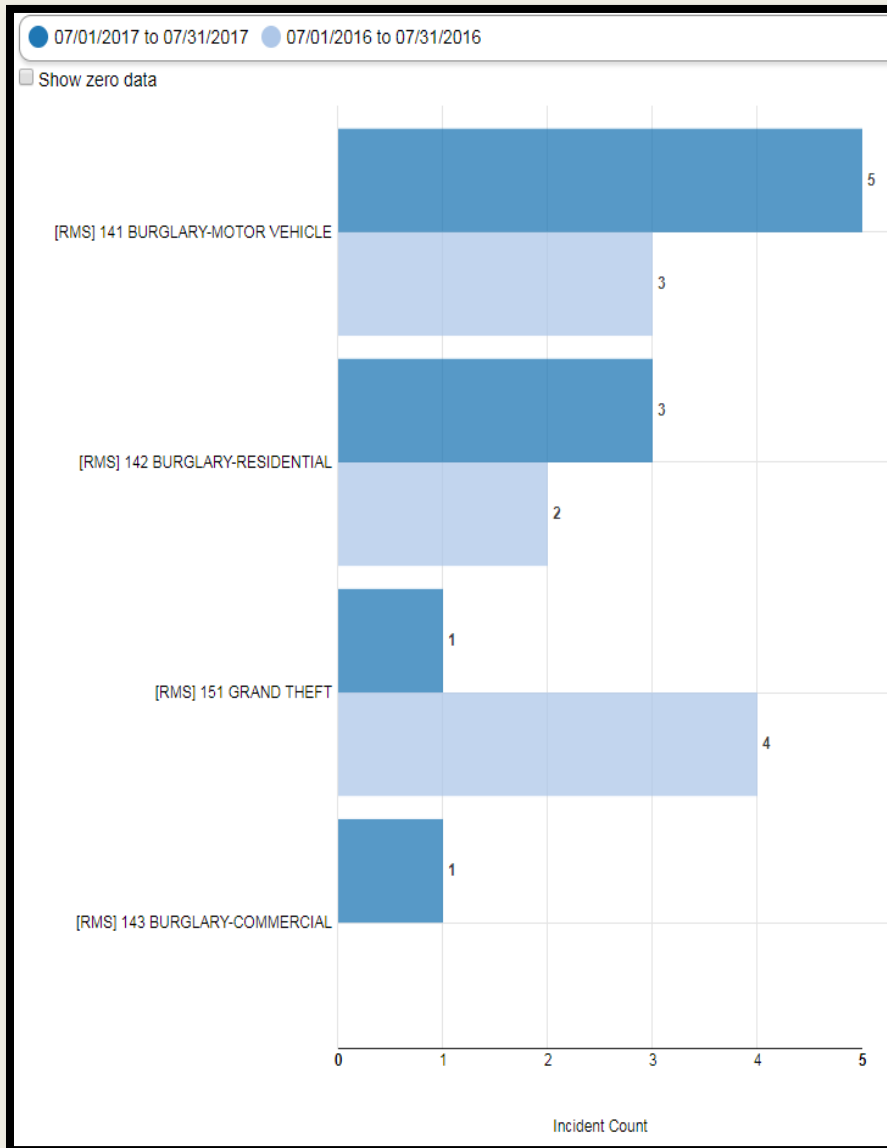

PENSACOLA POLICE DEPARTMENT

Crime Report
July 2017

2016-2017 July Comparison City Wide

Offense	2016	2017
Homicide	1	0
Robbery w/Firearm	0	1
Robbery w/Knife/Cutting Instrument	0	1
Robbery w/Other Dangerous Instr.	0	0
Strong-Armed Robbery	1	5
Car Jacking	0	0
Aggravated Battery/Assault	23	17
Vehicle Burglary	26	32
Residential Burglary	25	17
Commercial Burglary	4	4
Grand Theft	37	44
Retail Theft	30	52
Grand Theft Auto	14	17

District 1 2016-2017 July Comparison

District 2 2016-2017 July Comparison

District 3 2016-2017 July Comparison

District 4

2016-2017 July Comparison

District 5 2016-2017 July Comparison

District 6

2016-2017 July Comparison

District 7

2016-2017 July Comparison

July '17 Top 5 Crash Locations

Top 5 Crash Locations	July '17
Davis Hwy/Fairfield Dr.	6
9 th Ave/Bayou Blvd	5
17 th Ave/Bayfront	5
9 th Ave/Fairfield Dr.	4
5151 N 9 th Ave/Trinity Dr.	3

Total Crashes & Citations	June'17	July '17
Traffic Crashes	226	189
Traffic Citations	210	396
Traffic Warnings	471	514

-16% decrease in traffic crashes from June to July '17
 89% increase in traffic citations issued from June to July '17
 9% increase traffic warnings issued from June to July '17