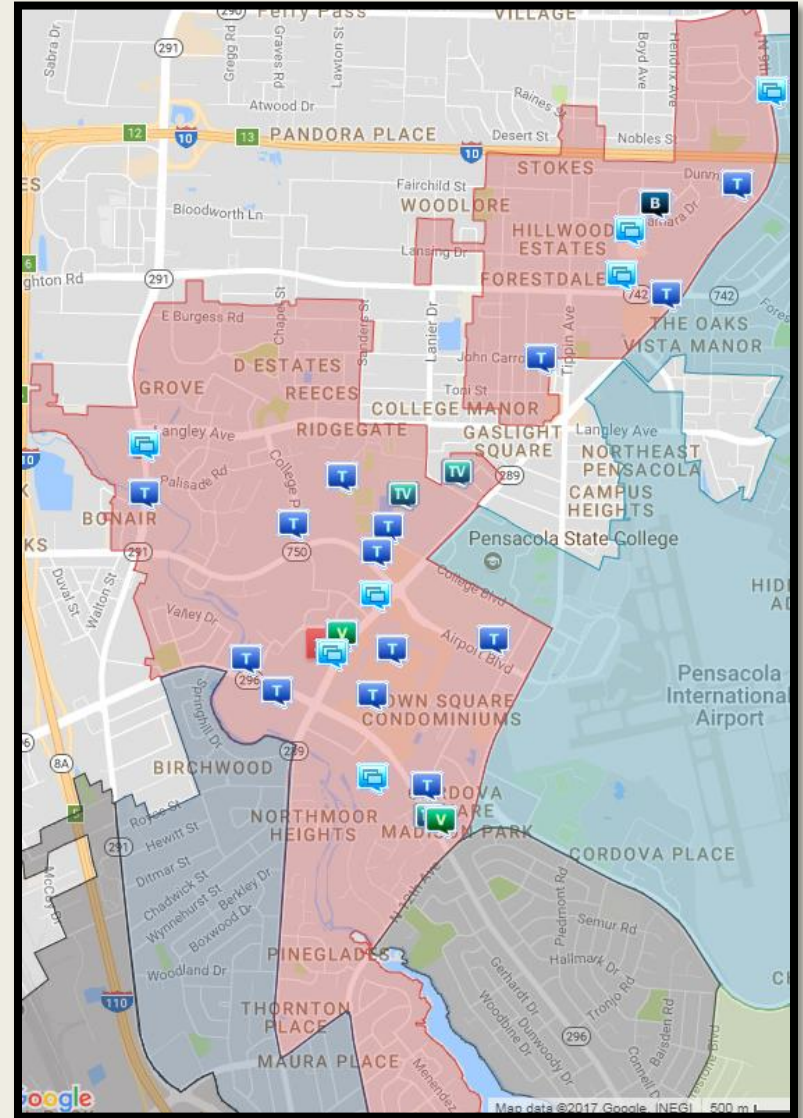

PENSACOLA POLICE DEPARTMENT

Crime Report
July 2017

2016-2017 July Comparison City Wide

Offense	2016	2017
Homicide	1	0
Robbery w/Firearm	0	1
Robbery w/Knife/Cutting Instrument	0	1
Robbery w/Other Dangerous Instr.	0	0
Strong-Armed Robbery	1	5
Car Jacking	0	0
Aggravated Battery/Assault	23	17
Vehicle Burglary	26	32
Residential Burglary	25	17
Commercial Burglary	4	4
Grand Theft	37	44
Retail Theft	30	52
Grand Theft Auto	14	17

District 1 2016-2017 July Comparison

District 2 2016-2017 July Comparison

District 3 2016-2017 July Comparison

District 4

2016-2017 July Comparison

District 5 2016-2017 July Comparison

District 6

2016-2017 July Comparison

District 7

2016-2017 July Comparison

July '17 Top 5 Crash Locations

Top 5 Crash Locations	July '17
Davis Hwy/Fairfield Dr.	6
9 th Ave/Bayou Blvd	5
17 th Ave/Bayfront	5
9 th Ave/Fairfield Dr.	4
5151 N 9 th Ave/Trinity Dr.	3

Total Crashes & Citations	June'17	July '17
Traffic Crashes	226	189
Traffic Citations	210	396
Traffic Warnings	471	514

-16% decrease in traffic crashes from June to July '17
 89% increase in traffic citations issued from June to July '17
 9% increase traffic warnings issued from June to July '17