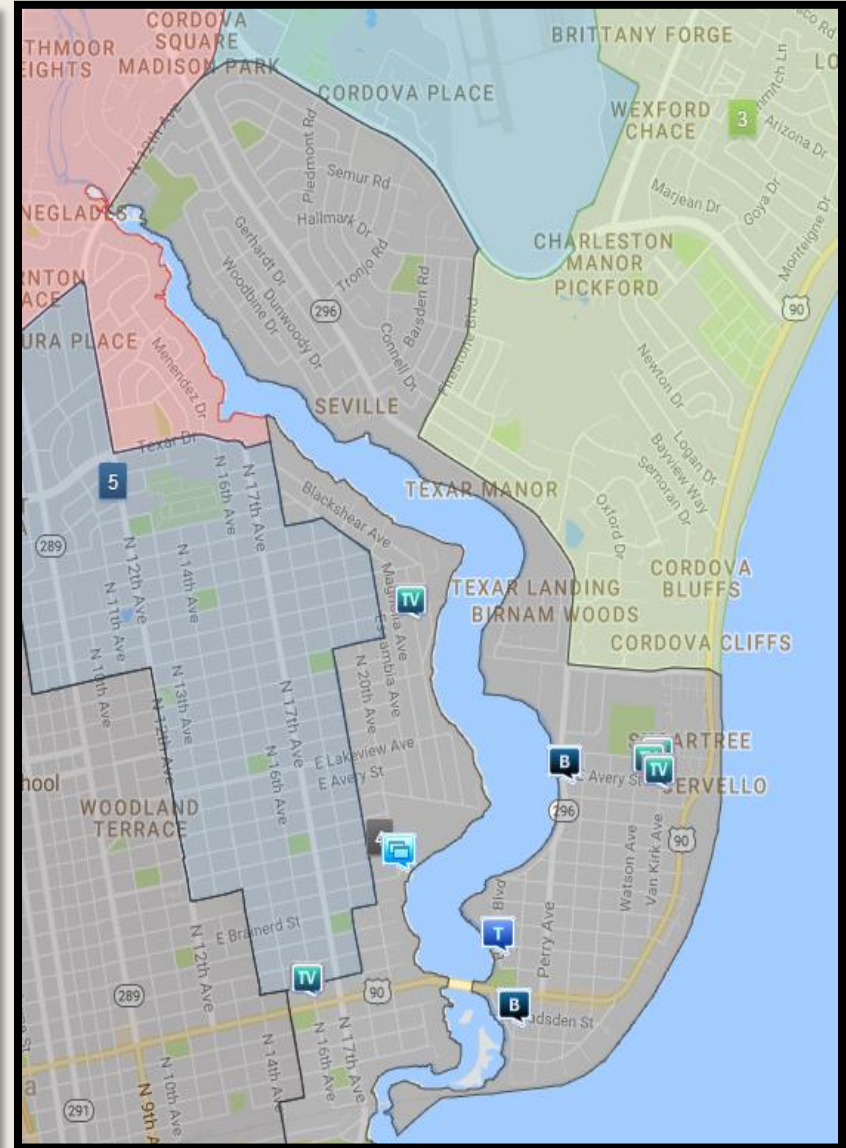

District 1 2016-2017 July Comparison

District 2 2016-2017 July Comparison

District 3 2016-2017 July Comparison

District 4

2016-2017 July Comparison

District 5 2016-2017 July Comparison

District 6

2016-2017 July Comparison

District 7

2016-2017 July Comparison

July '17 Top 5 Crash Locations

Top 5 Crash Locations	July '17
Davis Hwy/Fairfield Dr.	6
9 th Ave/Bayou Blvd	5
17 th Ave/Bayfront	5
9 th Ave/Fairfield Dr.	4
5151 N 9 th Ave/Trinity Dr.	3