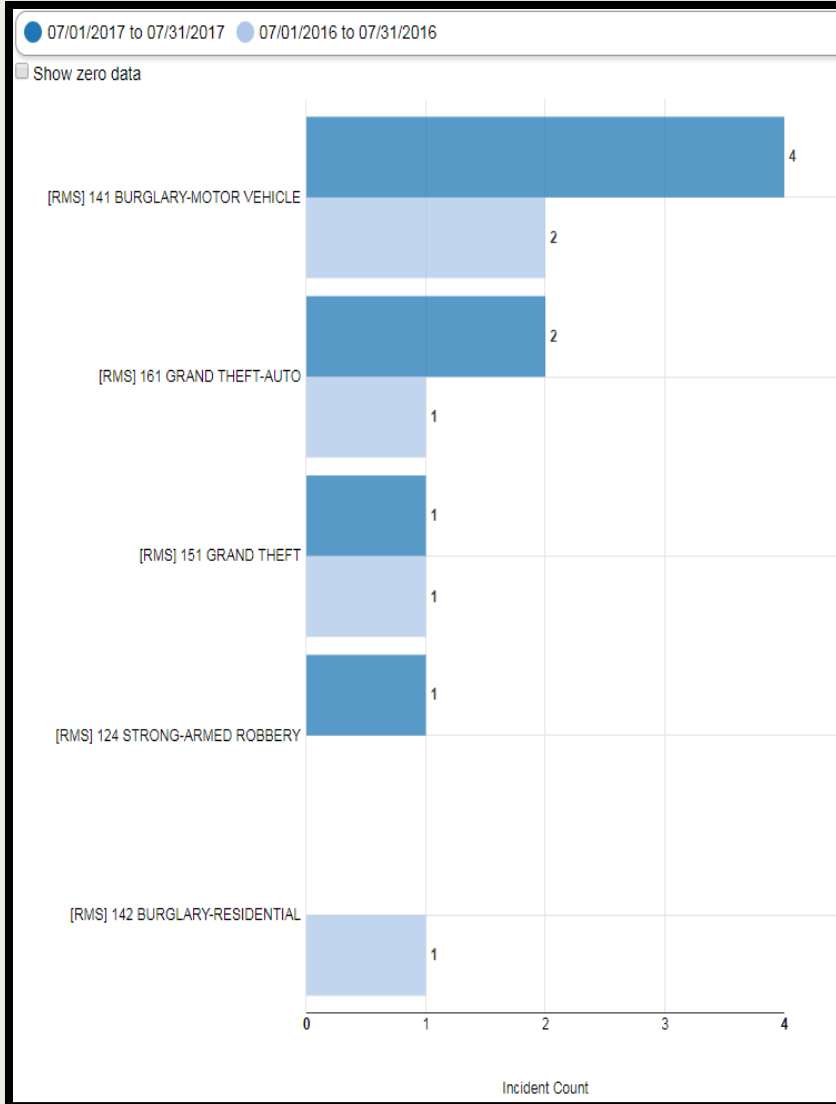

PENSACOLA POLICE DEPARTMENT

Crime Report
July 2017

2016-2017 July Comparison City Wide

Offense	2016	2017
Homicide	1	0
Robbery w/Firearm	0	1
Robbery w/Knife/Cutting Instrument	0	1
Robbery w/Other Dangerous Instr.	0	0
Strong-Armed Robbery	1	5
Car Jacking	0	0
Aggravated Battery/Assault	23	17
Vehicle Burglary	26	32
Residential Burglary	25	17
Commercial Burglary	4	4
Grand Theft	37	44
Retail Theft	30	52
Grand Theft Auto	14	17

District 1 2016-2017 July Comparison

District 2 2016-2017 July Comparison

District 3 2016-2017 July Comparison

District 4

2016-2017 July Comparison

District 5 2016-2017 July Comparison

District 6

2016-2017 July Comparison

District 7

2016-2017 July Comparison

July '17 Top 5 Crash Locations

Top 5 Crash Locations	July '17
Davis Hwy/Fairfield Dr.	6
9 th Ave/Bayou Blvd	5
17 th Ave/Bayfront	5
9 th Ave/Fairfield Dr.	4
5151 N 9 th Ave/Trinity Dr.	3

Total Crashes & Citations	June'17	July '17
Traffic Crashes	226	189
Traffic Citations	210	396
Traffic Warnings	471	514

-16% decrease in traffic crashes from June to July '17
 89% increase in traffic citations issued from June to July '17
 9% increase traffic warnings issued from June to July '17