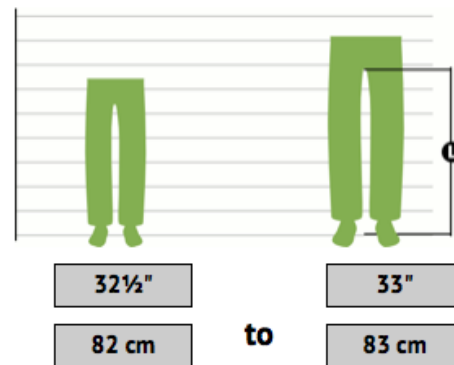

Rider Height Chart - 56 cm Classic Road Bike

This is a general guide to help you determine if a bike will fit or not. Use our [road bike size calculator](#) for a better frame size recommendation. There are NO GUARANTEES with the information provided here.

Bike Measurement

Information on this page is for a **road bike** measuring:

56 cm

22"

Classic Road Bike

Height Range

You can probably use this bike if your height is in the range below. Check your leg length to be sure.

Leg Length Range

This bike fits riders with the following leg lengths:

What is Leg Length?

The distance between the floor and your crotch. Also known as your bicycling inseam. This is more accurate than height when determining if the bike will fit you.

Measuring Your Leg Length

What's Your Bike Size?

Getting the right size bike is important. Find out your specific bike size using our [road bike size calculator](#).