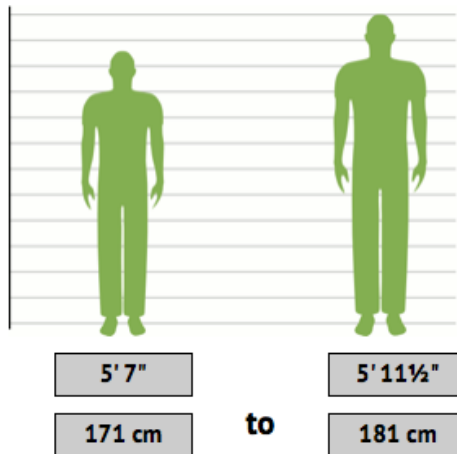

Rider Height Chart - 56 cm Classic Road Bike

This is a general guide to help you determine if a bike will fit or not. Use our [road bike size calculator](#) for a better frame size recommendation. There are NO GUARANTEES with the information provided here.

Bike Measurement

Information on this page is for a **road bike** measuring:

56 cm

22"

Classic Road Bike

Height Range

You can probably use this bike if your height is in the range below. Check your leg length to be sure.

Leg Length Range

This bike fits riders with the following leg lengths:

What is Leg Length?

The distance between the floor and your crotch. Also known as your bicycling inseam. This is more accurate than height when determining if the bike will fit you.

Measuring Your Leg Length

What's Your Bike Size?

Getting the right size bike is important. Find out your specific bike size using our [road bike size calculator](#).