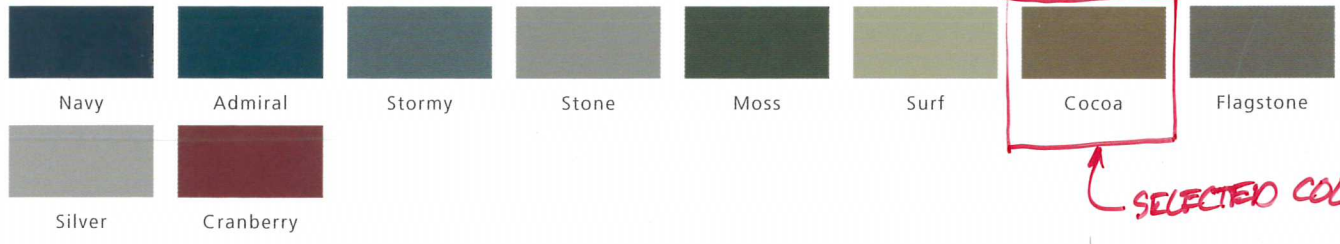

EXISTING UPPER WINDOW TO BE REPLACED
(EXTERIOR VIEW)

EXISTING UPPER WINDOW TO BE REPLACED
(INTERIOR VIEW)

REPLACEMENT WINDOW DRAWING
PROVIDED BY MANUFACTURER

NEW EXTERIOR TRIM PAINT COLOR FOR LOWER WINDOWS
MANUFACTURER: SHERWIN WILLIAMS
HISTORICAL PALETTE COLOR: SW 2808 ROOKWOOD DARK BROWN

NEW UPPER REPLACEMENT WINDOW INFORMATION
MANUFACTURER: JELD-WEN
MODEL: SITELINE CLAD WOOD w/ SIMULATED DIVIDED LITES
FINISH: COCOA
SIZE: TO MATCH EXISTING

Cocoa

NOW TRENDING: NEW COLORS FOR CLAD WOOD WINDOWS

To stay ahead of market demand, we're introducing new, on-trend aluminum cladding color options for our wood window lines. These additional color choices will give your customers more options and flexibility than ever before.

These new cladding colors will be available February 13, 2019 through JELD-WEN Quick Quote® for our wood windows.

NEW CLADDING COLORS

REMAINING CLADDING COLORS

See jeld-wen.com for product details. Actual colors may differ from samples shown here.
Selling samples available March 2019 on JELD-WEN Brand Store.