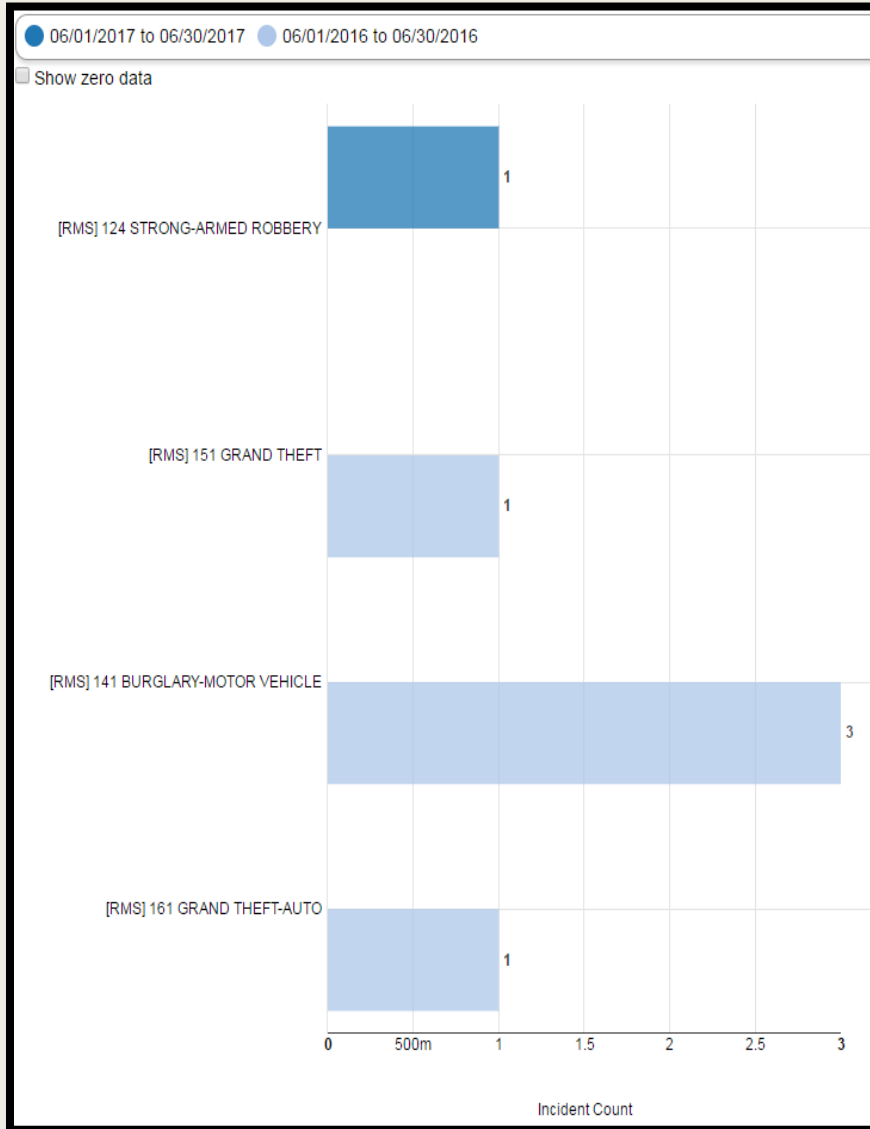

PENSACOLA POLICE DEPARTMENT

Crime Report
June 2017

2016-2017 May Comparison City Wide

Offense	2016	2017
Homicide	0	0
Robbery w/Firearm	5	2
Robbery w/Knife/Cutting Instrument	1	2
Robbery w/Other Dangerous Instr.	0	0
Strong-Armed Robbery	2	5
Car Jacking	0	1
Aggravated Battery/Assault	19	15
Vehicle Burglary	24	20
Residential Burglary	26	10
Commercial Burglary	5	1
Grand Theft	22	32
Retail Theft	54	53
Grand Theft Auto	10	12

District 1 2016-2017 June Comparison

District 2

2016-2017 June Comparison

District 3 2016-2017 June Comparison

District 4

2016-2017 June Comparison

District 5

2016-2017 June Comparison

District 6

2016-2017 June Comparison

District 7 2016-2017 June Comparison

June '17 Top 5 Crash Locations

Top 5 Crash Locations	June '17
12 th Ave/Bayou	5
17 th Ave/Bayfront	4
Bay Bridge	3
Chase/Bayfront	3
9 th Ave/Creighton	3

Total Crashes & Citations	June '17
Traffic Crashes	106
Traffic Citations	210