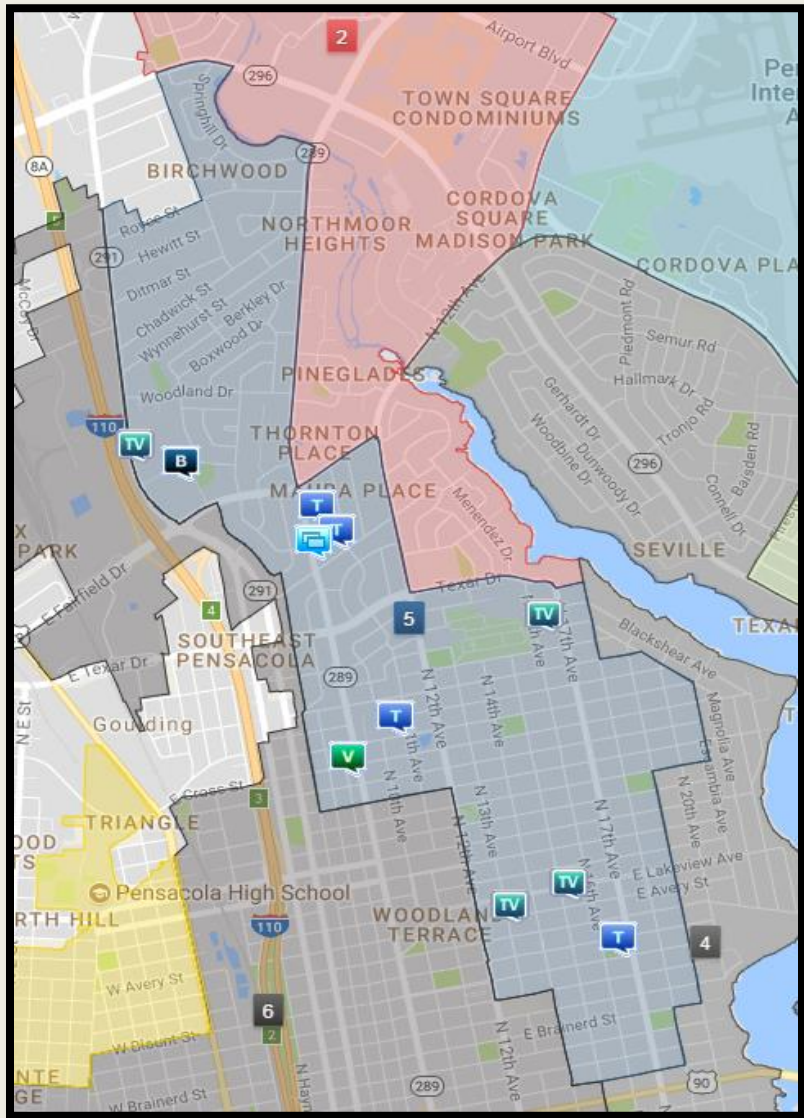

District 1 2016-2017 June Comparison

District 2

2016-2017 June Comparison

District 3 2016-2017 June Comparison

District 4

2016-2017 June Comparison

District 5

2016-2017 June Comparison

District 6

2016-2017 June Comparison

District 7 2016-2017 June Comparison

June '17 Top 5 Crash Locations

Top 5 Crash Locations	June '17
12 th Ave/Bayou	5
17 th Ave/Bayfront	4
Bay Bridge	3
Chase/Bayfront	3
9 th Ave/Creighton	3