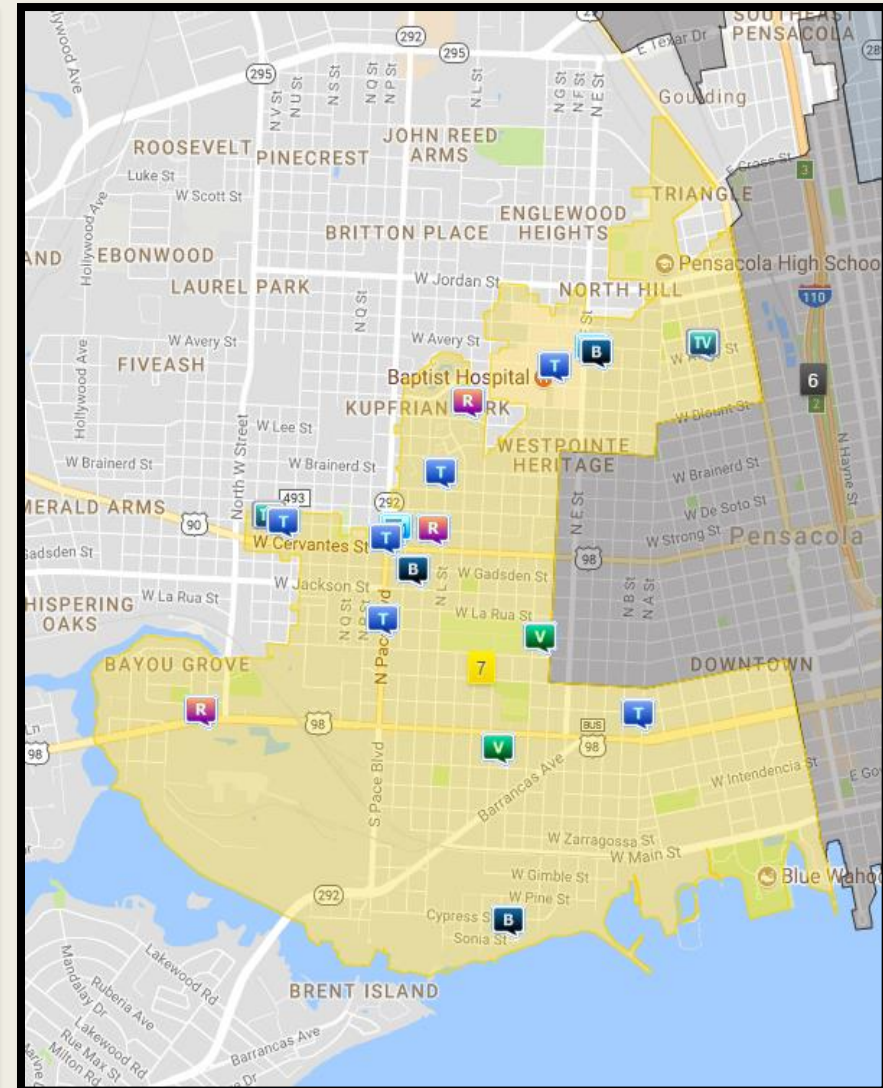

District 1 2016-2017 June Comparison

District 2

2016-2017 June Comparison

District 3 2016-2017 June Comparison

District 4

2016-2017 June Comparison

District 5

2016-2017 June Comparison

District 6

2016-2017 June Comparison

District 7 2016-2017 June Comparison

June '17 Top 5 Crash Locations

Top 5 Crash Locations	June '17
12 th Ave/Bayou	5
17 th Ave/Bayfront	4
Bay Bridge	3
Chase/Bayfront	3
9 th Ave/Creighton	3