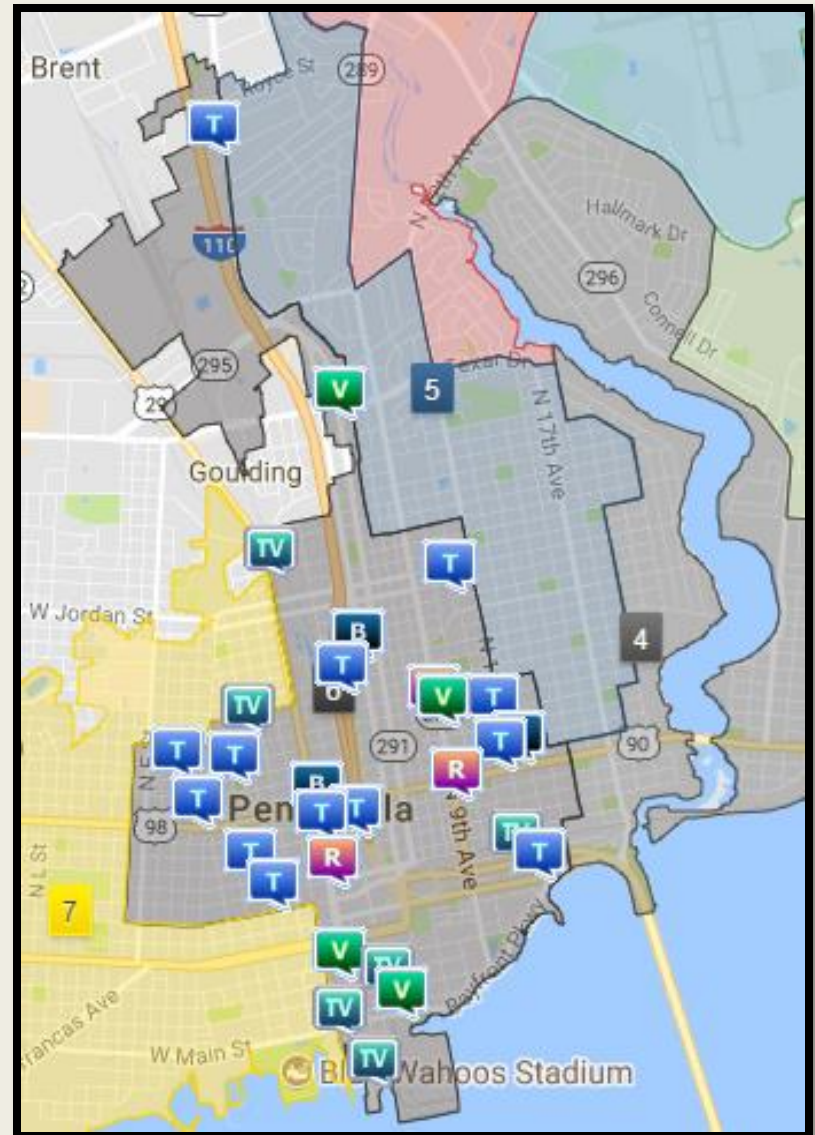

District 1 2016-2017 June Comparison

District 2

2016-2017 June Comparison

District 3 2016-2017 June Comparison

District 4

2016-2017 June Comparison

District 5

2016-2017 June Comparison

District 6

2016-2017 June Comparison

District 7 2016-2017 June Comparison

June '17 Top 5 Crash Locations

Top 5 Crash Locations	June '17
12 th Ave/Bayou	5
17 th Ave/Bayfront	4
Bay Bridge	3
Chase/Bayfront	3
9 th Ave/Creighton	3

Total Crashes & Citations	June '17
Traffic Crashes	106
Traffic Citations	210