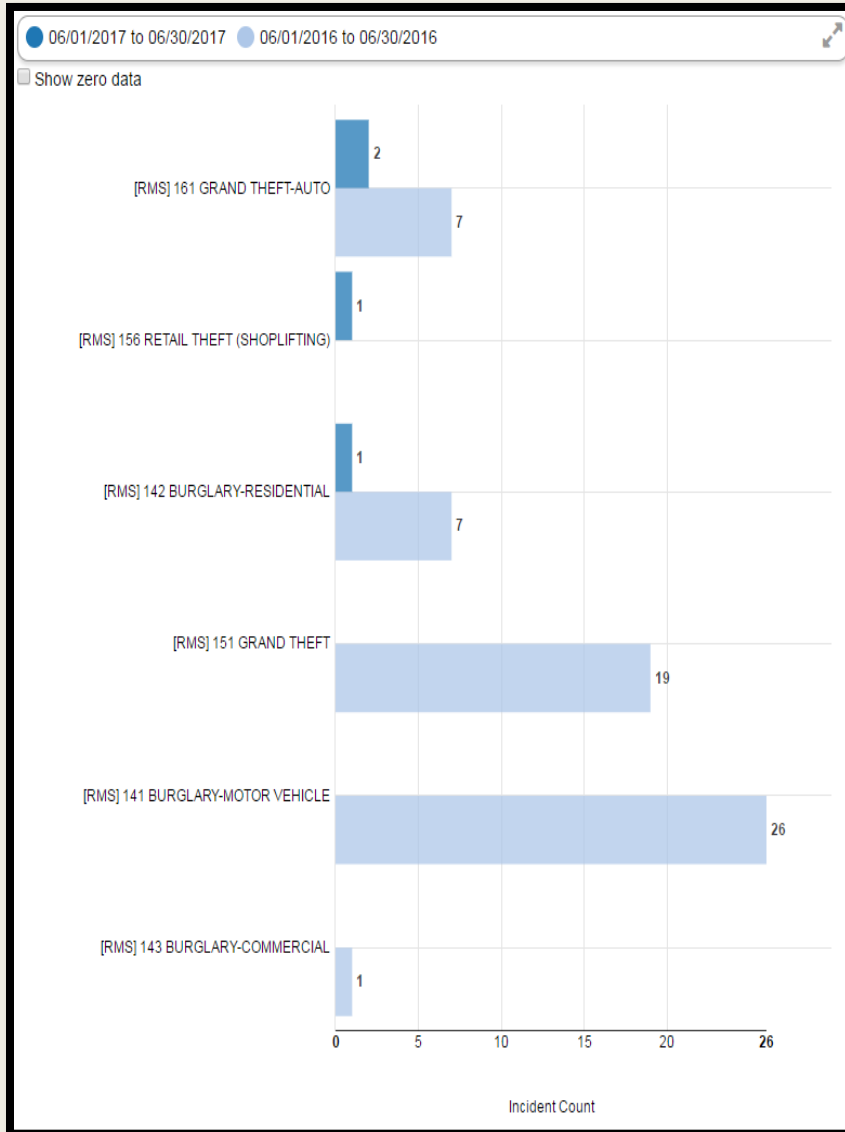

PENSACOLA POLICE DEPARTMENT

Crime Report
June 2017

2016-2017 May Comparison City Wide

Offense	2016	2017
Homicide	0	0
Robbery w/Firearm	5	2
Robbery w/Knife/Cutting Instrument	1	2
Robbery w/Other Dangerous Instr.	0	0
Strong-Armed Robbery	2	5
Car Jacking	0	1
Aggravated Battery/Assault	19	15
Vehicle Burglary	24	20
Residential Burglary	26	10
Commercial Burglary	5	1
Grand Theft	22	32
Retail Theft	54	53
Grand Theft Auto	10	12

District 1 2016-2017 June Comparison

District 2

2016-2017 June Comparison

District 3 2016-2017 June Comparison

District 4

2016-2017 June Comparison

District 5

2016-2017 June Comparison

District 6

2016-2017 June Comparison

District 7 2016-2017 June Comparison

June '17 Top 5 Crash Locations

Top 5 Crash Locations	June '17
12 th Ave/Bayou	5
17 th Ave/Bayfront	4
Bay Bridge	3
Chase/Bayfront	3
9 th Ave/Creighton	3

Total Crashes & Citations	June '17
Traffic Crashes	106
Traffic Citations	210