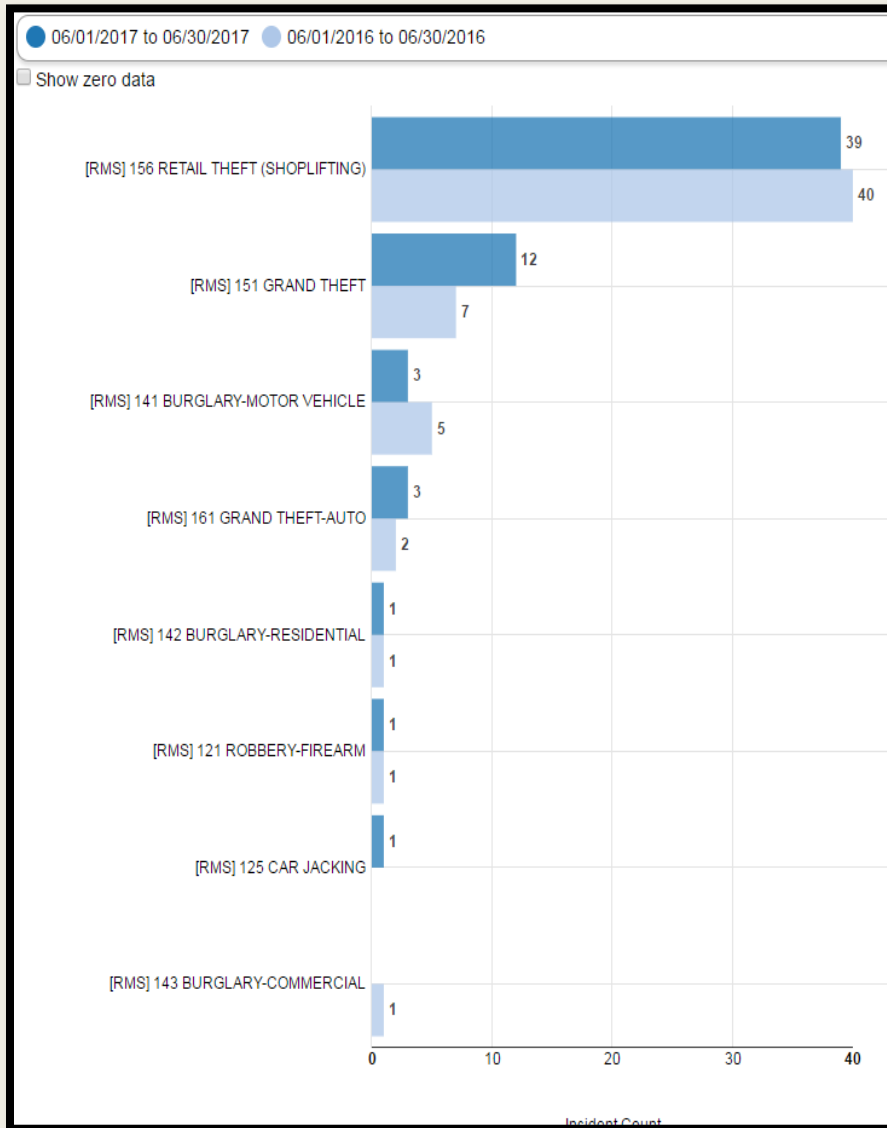

PENSACOLA POLICE DEPARTMENT

Crime Report
June 2017

2016-2017 May Comparison City Wide

Offense	2016	2017
Homicide	0	0
Robbery w/Firearm	5	2
Robbery w/Knife/Cutting Instrument	1	2
Robbery w/Other Dangerous Instr.	0	0
Strong-Armed Robbery	2	5
Car Jacking	0	1
Aggravated Battery/Assault	19	15
Vehicle Burglary	24	20
Residential Burglary	26	10
Commercial Burglary	5	1
Grand Theft	22	32
Retail Theft	54	53
Grand Theft Auto	10	12

District 1 2016-2017 June Comparison

District 2

2016-2017 June Comparison

District 3 2016-2017 June Comparison

District 4

2016-2017 June Comparison

District 5

2016-2017 June Comparison

District 6

2016-2017 June Comparison

District 7 2016-2017 June Comparison

June '17 Top 5 Crash Locations

Top 5 Crash Locations	June '17
12 th Ave/Bayou	5
17 th Ave/Bayfront	4
Bay Bridge	3
Chase/Bayfront	3
9 th Ave/Creighton	3

Total Crashes & Citations	June '17
Traffic Crashes	106
Traffic Citations	210