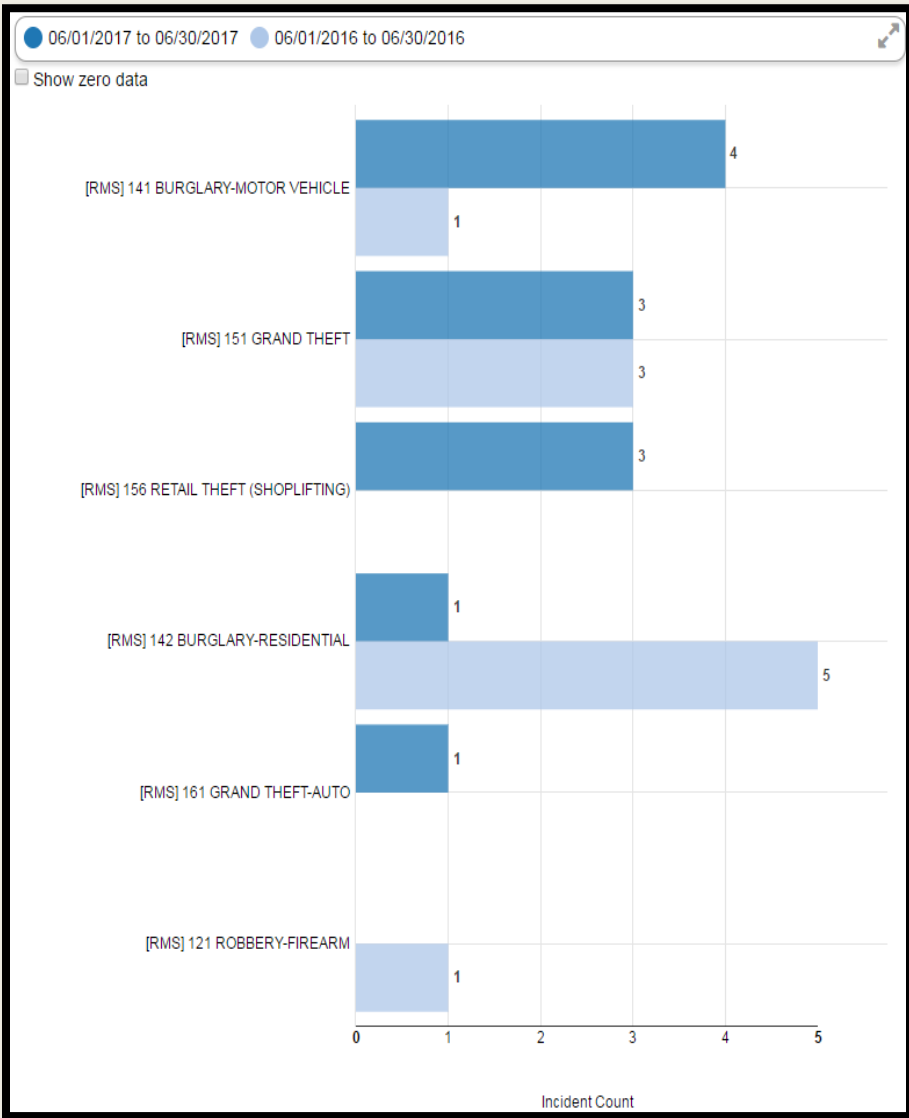

PENSACOLA POLICE DEPARTMENT

Crime Report
June 2017

2016-2017 May Comparison City Wide

Offense	2016	2017
Homicide	0	0
Robbery w/Firearm	5	2
Robbery w/Knife/Cutting Instrument	1	2
Robbery w/Other Dangerous Instr.	0	0
Strong-Armed Robbery	2	5
Car Jacking	0	1
Aggravated Battery/Assault	19	15
Vehicle Burglary	24	20
Residential Burglary	26	10
Commercial Burglary	5	1
Grand Theft	22	32
Retail Theft	54	53
Grand Theft Auto	10	12

District 1 2016-2017 June Comparison

District 2

2016-2017 June Comparison

District 3 2016-2017 June Comparison

District 4

2016-2017 June Comparison

District 5

2016-2017 June Comparison

District 6

2016-2017 June Comparison

District 7 2016-2017 June Comparison

June '17 Top 5 Crash Locations

Top 5 Crash Locations	June '17
12 th Ave/Bayou	5
17 th Ave/Bayfront	4
Bay Bridge	3
Chase/Bayfront	3
9 th Ave/Creighton	3

Total Crashes & Citations	June '17
Traffic Crashes	106
Traffic Citations	210