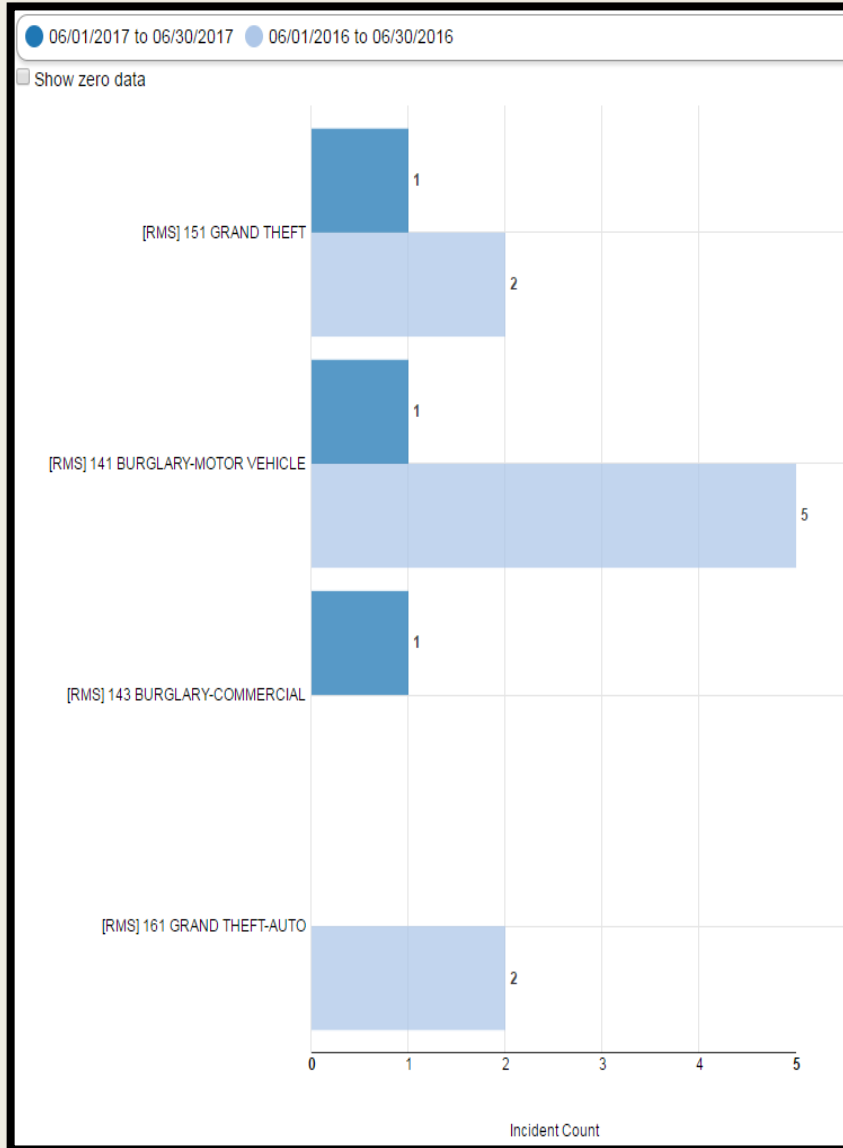

PENSACOLA POLICE DEPARTMENT

Crime Report
June 2017

2016-2017 May Comparison City Wide

Offense	2016	2017
Homicide	0	0
Robbery w/Firearm	5	2
Robbery w/Knife/Cutting Instrument	1	2
Robbery w/Other Dangerous Instr.	0	0
Strong-Armed Robbery	2	5
Car Jacking	0	1
Aggravated Battery/Assault	19	15
Vehicle Burglary	24	20
Residential Burglary	26	10
Commercial Burglary	5	1
Grand Theft	22	32
Retail Theft	54	53
Grand Theft Auto	10	12

District 1 2016-2017 June Comparison

District 2

2016-2017 June Comparison

District 3 2016-2017 June Comparison

District 4

2016-2017 June Comparison

District 5

2016-2017 June Comparison

District 6

2016-2017 June Comparison

District 7 2016-2017 June Comparison

June '17 Top 5 Crash Locations

Top 5 Crash Locations	June '17
12 th Ave/Bayou	5
17 th Ave/Bayfront	4
Bay Bridge	3
Chase/Bayfront	3
9 th Ave/Creighton	3

Total Crashes & Citations	June '17
Traffic Crashes	106
Traffic Citations	210