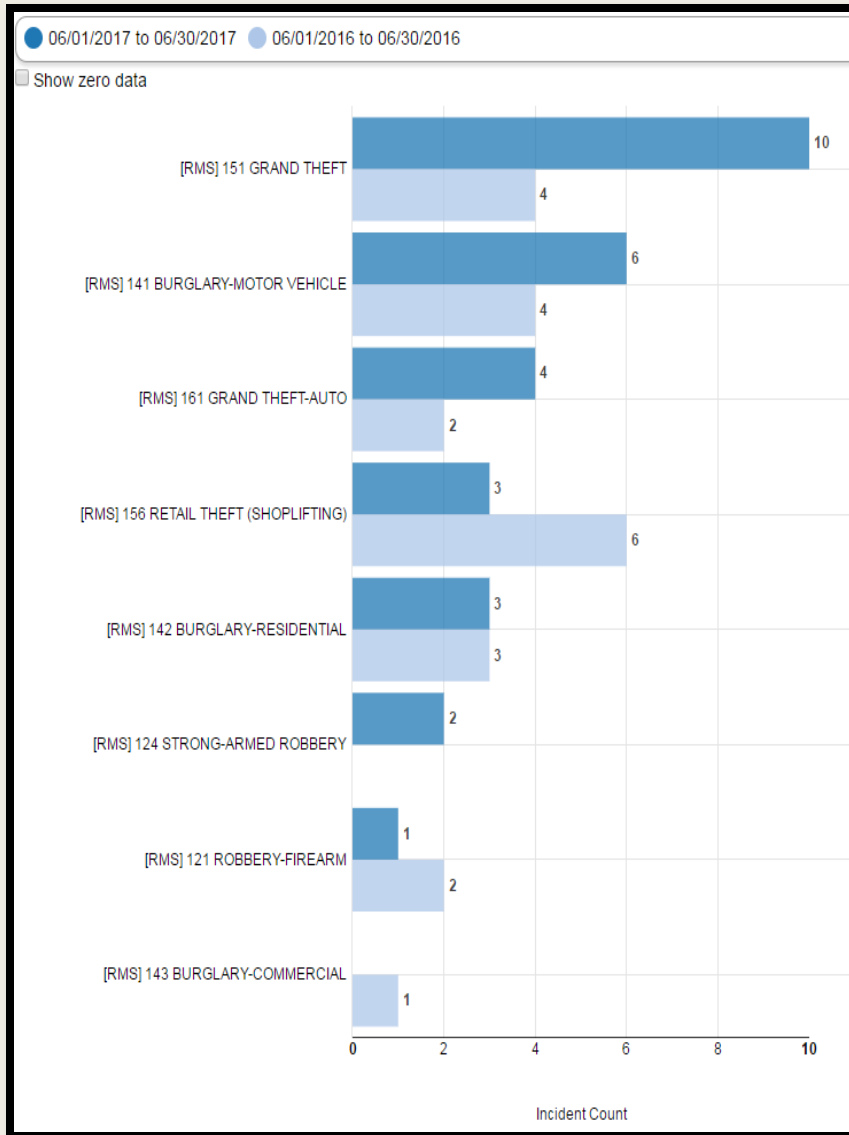

PENSACOLA POLICE DEPARTMENT

Crime Report
June 2017

2016-2017 May Comparison City Wide

Offense	2016	2017
Homicide	0	0
Robbery w/Firearm	5	2
Robbery w/Knife/Cutting Instrument	1	2
Robbery w/Other Dangerous Instr.	0	0
Strong-Armed Robbery	2	5
Car Jacking	0	1
Aggravated Battery/Assault	19	15
Vehicle Burglary	24	20
Residential Burglary	26	10
Commercial Burglary	5	1
Grand Theft	22	32
Retail Theft	54	53
Grand Theft Auto	10	12

District 1 2016-2017 June Comparison

District 2

2016-2017 June Comparison

District 3 2016-2017 June Comparison

District 4

2016-2017 June Comparison

District 5

2016-2017 June Comparison

District 6

2016-2017 June Comparison

District 7 2016-2017 June Comparison

June '17 Top 5 Crash Locations

Top 5 Crash Locations	June '17
12 th Ave/Bayou	5
17 th Ave/Bayfront	4
Bay Bridge	3
Chase/Bayfront	3
9 th Ave/Creighton	3

Total Crashes & Citations	June '17
Traffic Crashes	106
Traffic Citations	210