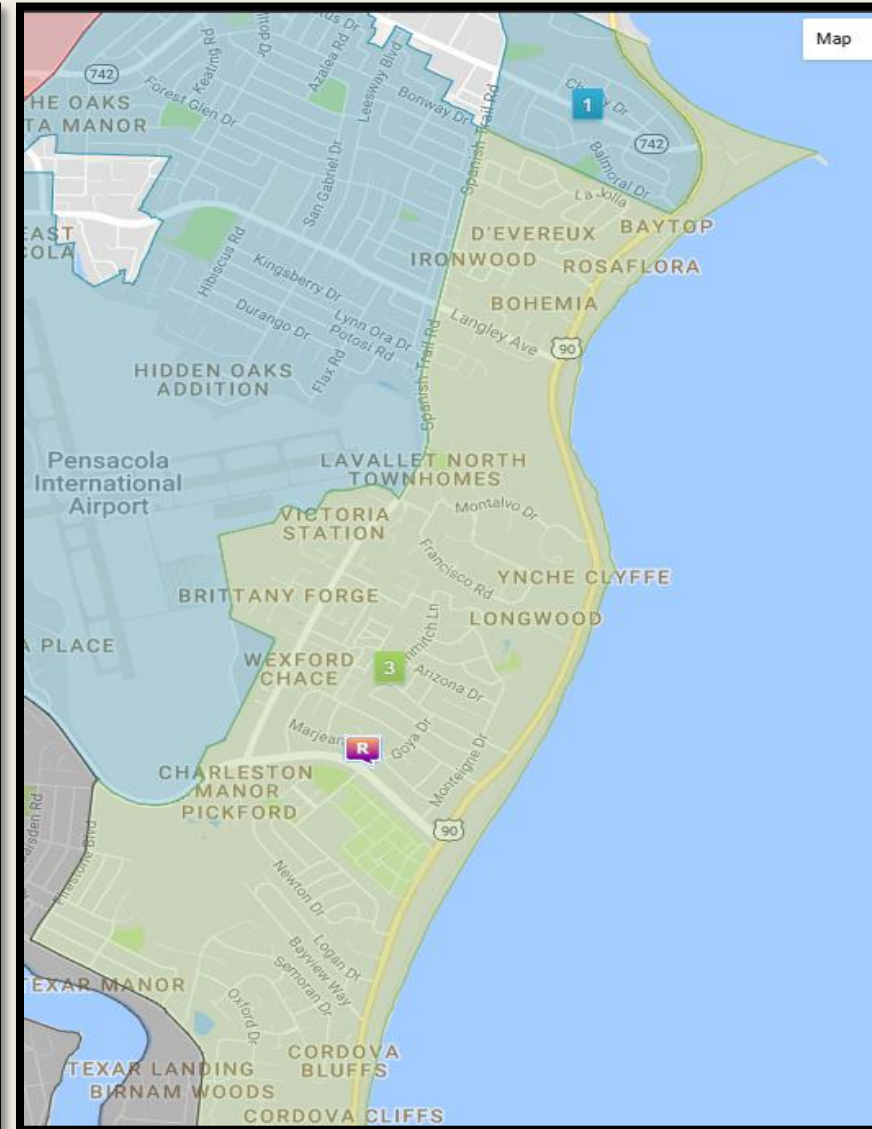

District 1 2016-2017 June Comparison

District 2

2016-2017 June Comparison

District 3 2016-2017 June Comparison

District 4

2016-2017 June Comparison

District 5

2016-2017 June Comparison

District 6

2016-2017 June Comparison

District 7 2016-2017 June Comparison

June '17 Top 5 Crash Locations

Top 5 Crash Locations	June '17
12 th Ave/Bayou	5
17 th Ave/Bayfront	4
Bay Bridge	3
Chase/Bayfront	3
9 th Ave/Creighton	3