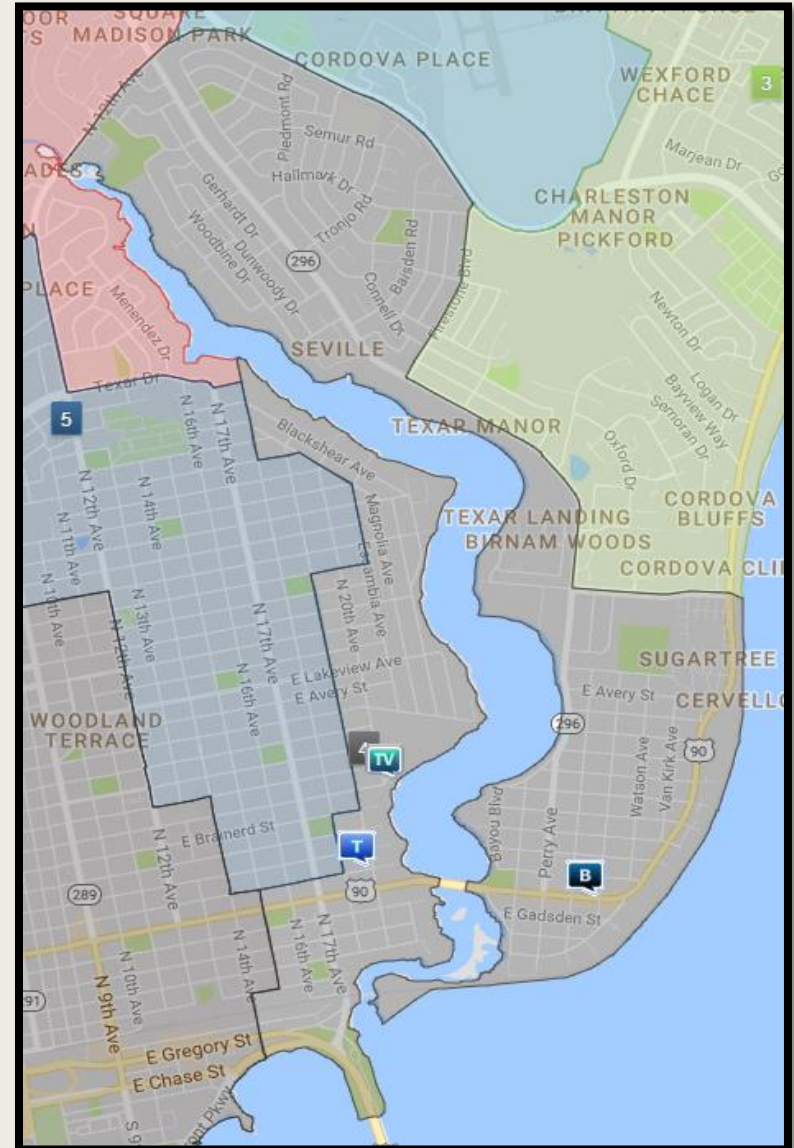

District 1 2016-2017 June Comparison

District 2

2016-2017 June Comparison

District 3 2016-2017 June Comparison

District 4

2016-2017 June Comparison

District 5

2016-2017 June Comparison

District 6

2016-2017 June Comparison

District 7 2016-2017 June Comparison

June '17 Top 5 Crash Locations

Top 5 Crash Locations	June '17
12 th Ave/Bayou	5
17 th Ave/Bayfront	4
Bay Bridge	3
Chase/Bayfront	3
9 th Ave/Creighton	3