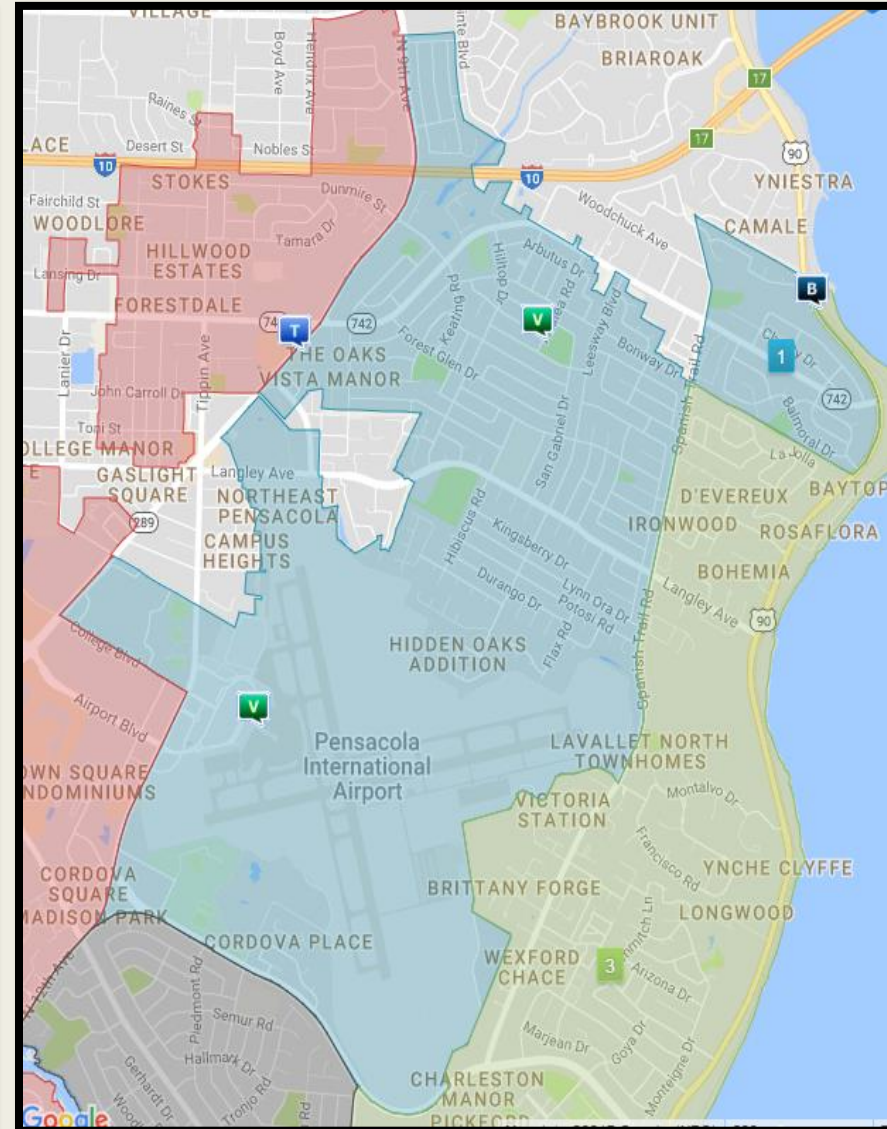

PENSACOLA POLICE DEPARTMENT

Crime Report
June 2017

2016-2017 May Comparison City Wide

Offense	2016	2017
Homicide	0	0
Robbery w/Firearm	5	2
Robbery w/Knife/Cutting Instrument	1	2
Robbery w/Other Dangerous Instr.	0	0
Strong-Armed Robbery	2	5
Car Jacking	0	1
Aggravated Battery/Assault	19	15
Vehicle Burglary	24	20
Residential Burglary	26	10
Commercial Burglary	5	1
Grand Theft	22	32
Retail Theft	54	53
Grand Theft Auto	10	12

District 1 2016-2017 June Comparison

District 2

2016-2017 June Comparison

District 3 2016-2017 June Comparison

District 4

2016-2017 June Comparison

District 5

2016-2017 June Comparison

District 6

2016-2017 June Comparison

District 7 2016-2017 June Comparison

June '17 Top 5 Crash Locations

Top 5 Crash Locations	June '17
12 th Ave/Bayou	5
17 th Ave/Bayfront	4
Bay Bridge	3
Chase/Bayfront	3
9 th Ave/Creighton	3

Total Crashes & Citations	June '17
Traffic Crashes	106
Traffic Citations	210