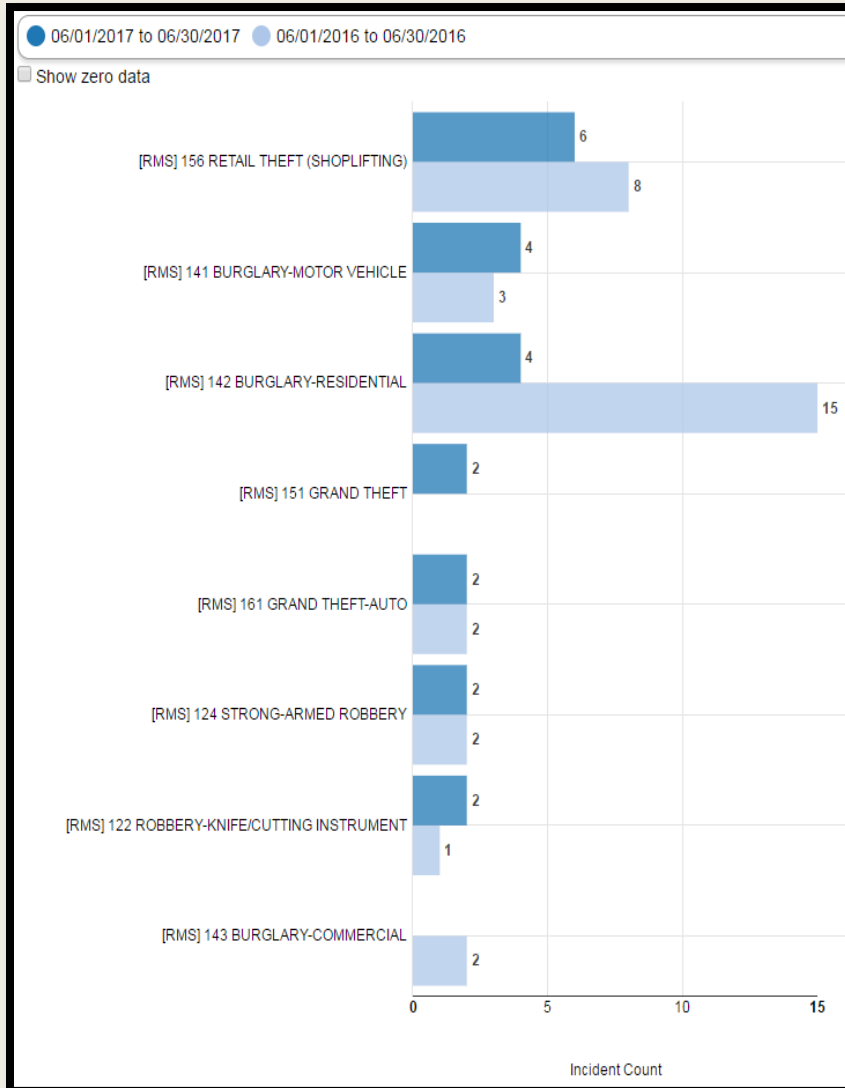

PENSACOLA POLICE DEPARTMENT

Crime Report
June 2017

2016-2017 May Comparison City Wide

Offense	2016	2017
Homicide	0	0
Robbery w/Firearm	5	2
Robbery w/Knife/Cutting Instrument	1	2
Robbery w/Other Dangerous Instr.	0	0
Strong-Armed Robbery	2	5
Car Jacking	0	1
Aggravated Battery/Assault	19	15
Vehicle Burglary	24	20
Residential Burglary	26	10
Commercial Burglary	5	1
Grand Theft	22	32
Retail Theft	54	53
Grand Theft Auto	10	12

District 1 2016-2017 June Comparison

District 2

2016-2017 June Comparison

District 3 2016-2017 June Comparison

District 4

2016-2017 June Comparison

District 5

2016-2017 June Comparison

District 6

2016-2017 June Comparison

District 7 2016-2017 June Comparison

June '17 Top 5 Crash Locations

Top 5 Crash Locations	June '17
12 th Ave/Bayou	5
17 th Ave/Bayfront	4
Bay Bridge	3
Chase/Bayfront	3
9 th Ave/Creighton	3

Total Crashes & Citations	June '17
Traffic Crashes	106
Traffic Citations	210