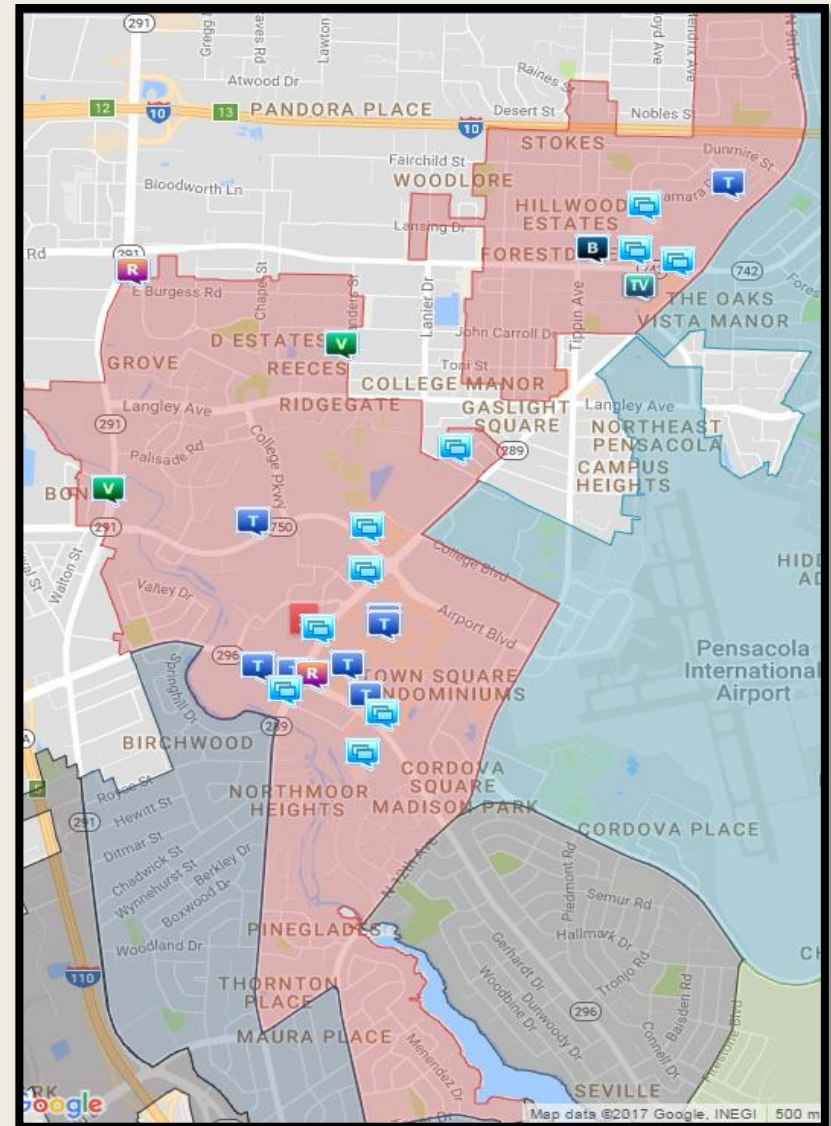

PENSACOLA POLICE DEPARTMENT

Crime Report
June 2017

2016-2017 May Comparison City Wide

Offense	2016	2017
Homicide	0	0
Robbery w/Firearm	5	2
Robbery w/Knife/Cutting Instrument	1	2
Robbery w/Other Dangerous Instr.	0	0
Strong-Armed Robbery	2	5
Car Jacking	0	1
Aggravated Battery/Assault	19	15
Vehicle Burglary	24	20
Residential Burglary	26	10
Commercial Burglary	5	1
Grand Theft	22	32
Retail Theft	54	53
Grand Theft Auto	10	12

District 1 2016-2017 June Comparison

District 2

2016-2017 June Comparison

District 3 2016-2017 June Comparison

District 4

2016-2017 June Comparison

District 5

2016-2017 June Comparison

District 6

2016-2017 June Comparison

District 7 2016-2017 June Comparison

June '17 Top 5 Crash Locations

Top 5 Crash Locations	June '17
12 th Ave/Bayou	5
17 th Ave/Bayfront	4
Bay Bridge	3
Chase/Bayfront	3
9 th Ave/Creighton	3

Total Crashes & Citations	June '17
Traffic Crashes	106
Traffic Citations	210