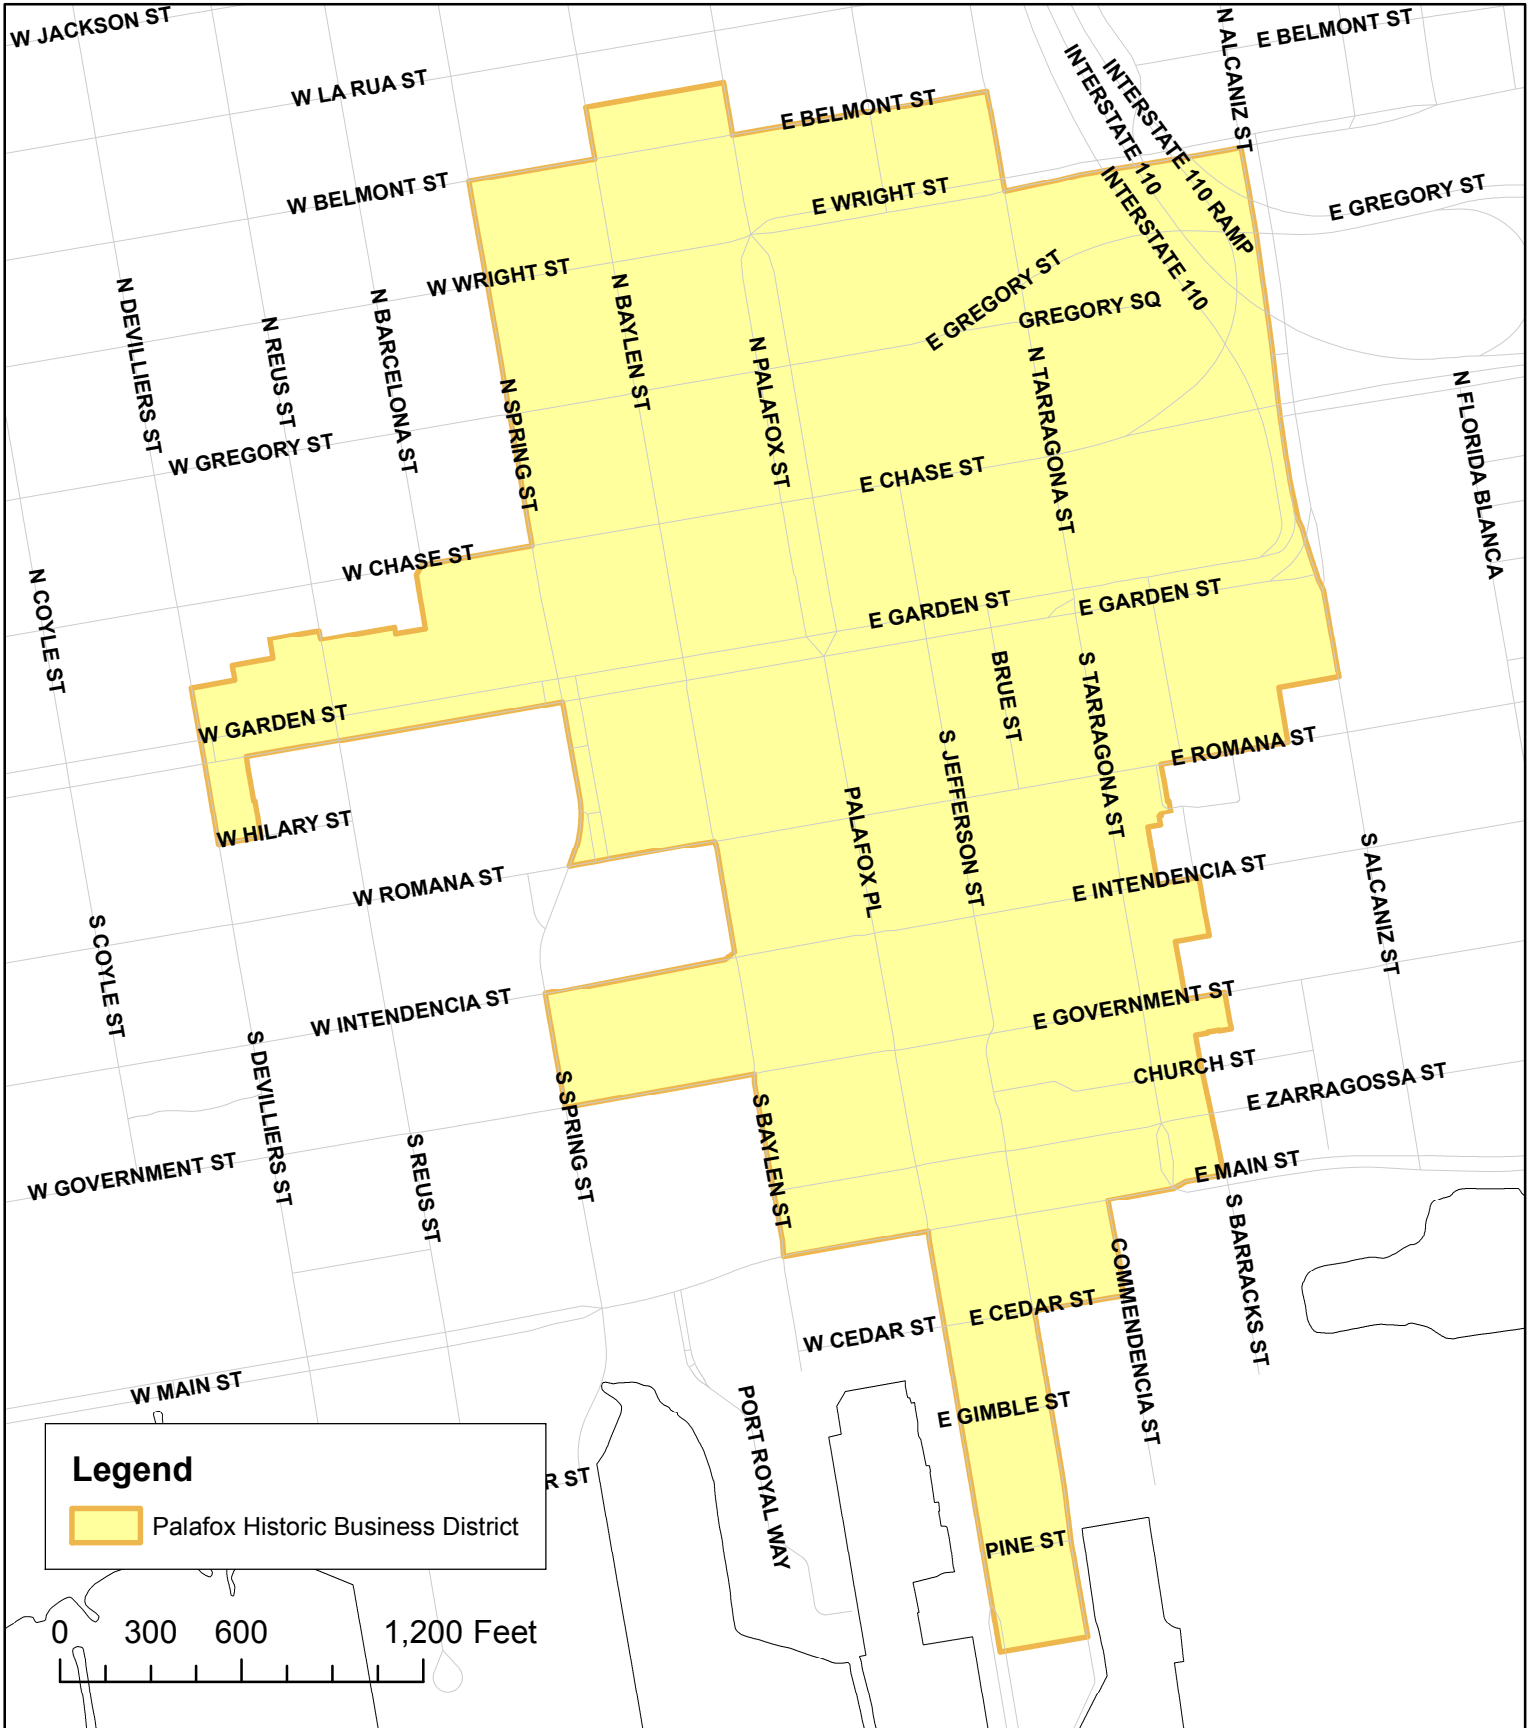

Palafox Historic Business District

Date: 8/8/2017

This map was prepared by the GIS section of the City of Pensacola and is provided for information purposes only and is not to be used for development of construction plans or any type of engineering services based on information depicted herein. It is maintained for the function of this office only. It is not intended for conveyance nor is it a survey. The data is not guaranteed accurate or suitable for any use other than that for which it was gathered.