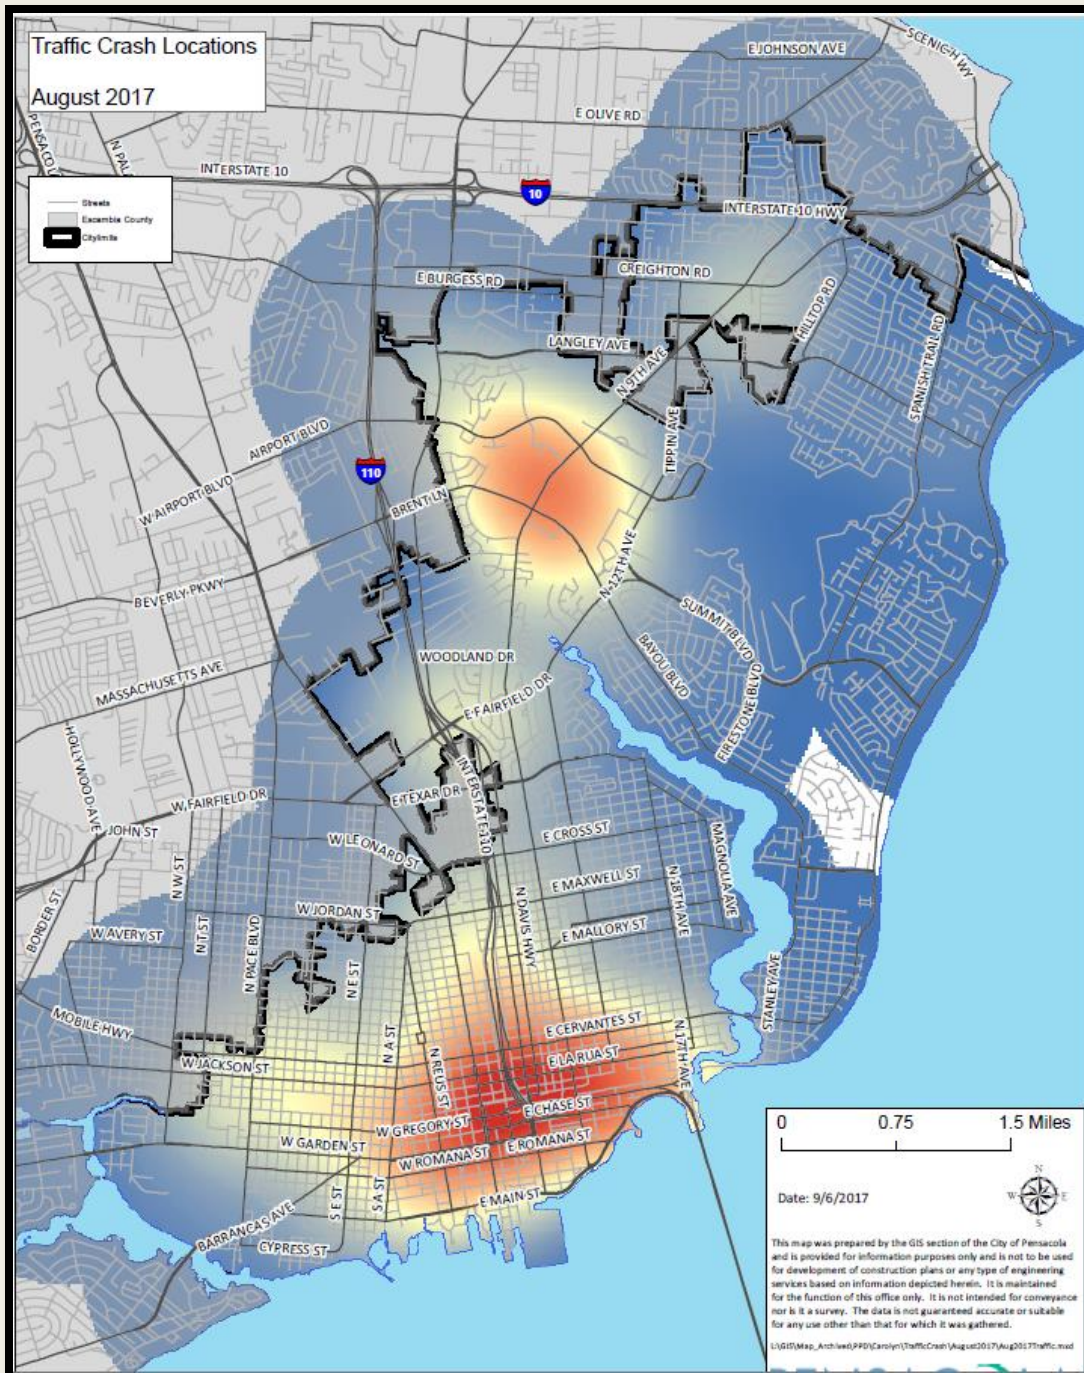

District 6

2016-2017 August Comparison

District 7

2016-2017 August Comparison

August 2017 Traffic Crash Heat Map

	Aug. '16	Aug. '17
Crashes	213	179
Citations	177	323

*Crashes down -16% from month-to-month comparison