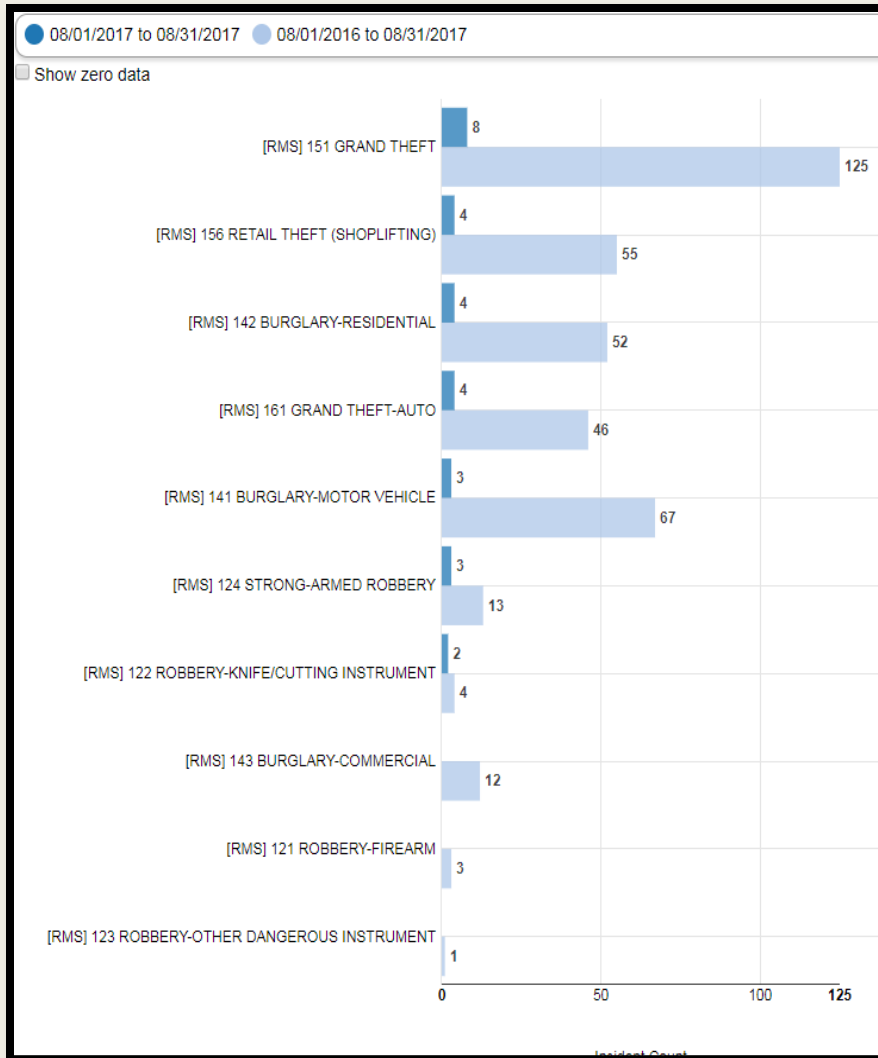

PENSACOLA POLICE DEPARTMENT

Crime Report
August 2017

2016-2017 August Comparison City Wide

Offense	2016	2017
Homicide	1	0
Robbery w/Firearm	0	1
Robbery w/Knife/Cutting Instrument	0	2
Robbery w/Other Dangerous Instr.	0	0
Strong-Armed Robbery	0	6
Car Jacking	0	0
Aggravated Battery/Assault	14	19
Vehicle Burglary	45	21
Residential Burglary	9	13
Commercial Burglary	3	2
Grand Theft	33	34
Retail Theft	38	42
Grand Theft Auto	7	13

District 1 2016-2017 August Comparison

District 2

2016-2017 August Comparison

District 3

2016-2017 August Comparison

District 4

2016-2017 August Comparison

District 5 2016-2017 August Comparison

District 6

2016-2017 August Comparison

District 7

2016-2017 August Comparison

August 2017 Traffic Crash Heat Map

	Aug. '16	Aug. '17
Crashes	213	179
Citations	177	323

*Crashes down -16% from month-to-month comparison