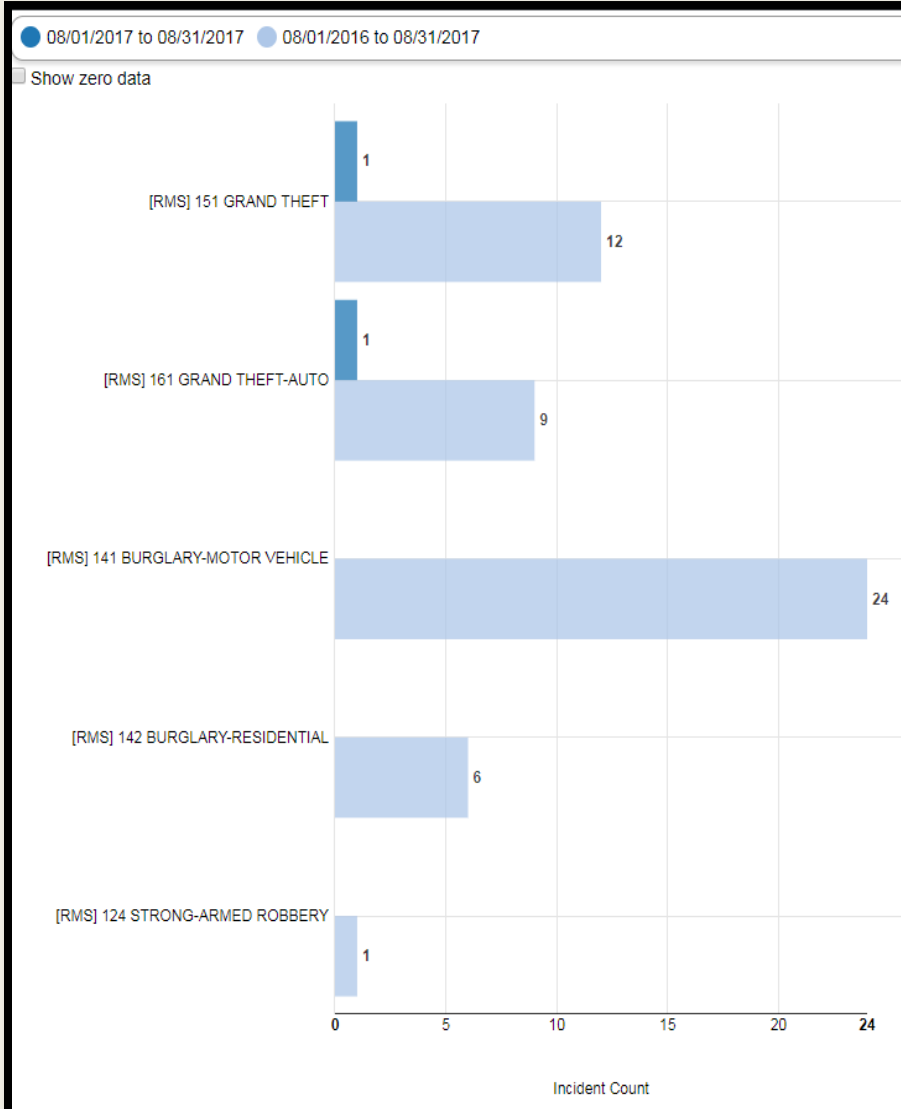

PENSACOLA POLICE DEPARTMENT

Crime Report
August 2017

2016-2017 August Comparison City Wide

Offense	2016	2017
Homicide	1	0
Robbery w/Firearm	0	1
Robbery w/Knife/Cutting Instrument	0	2
Robbery w/Other Dangerous Instr.	0	0
Strong-Armed Robbery	0	6
Car Jacking	0	0
Aggravated Battery/Assault	14	19
Vehicle Burglary	45	21
Residential Burglary	9	13
Commercial Burglary	3	2
Grand Theft	33	34
Retail Theft	38	42
Grand Theft Auto	7	13

District 1 2016-2017 August Comparison

District 2

2016-2017 August Comparison

District 3

2016-2017 August Comparison

District 4

2016-2017 August Comparison

District 5 2016-2017 August Comparison

District 6

2016-2017 August Comparison

District 7

2016-2017 August Comparison

August 2017 Traffic Crash Heat Map

	Aug. '16	Aug. '17
Crashes	213	179
Citations	177	323

*Crashes down -16% from month-to-month comparison