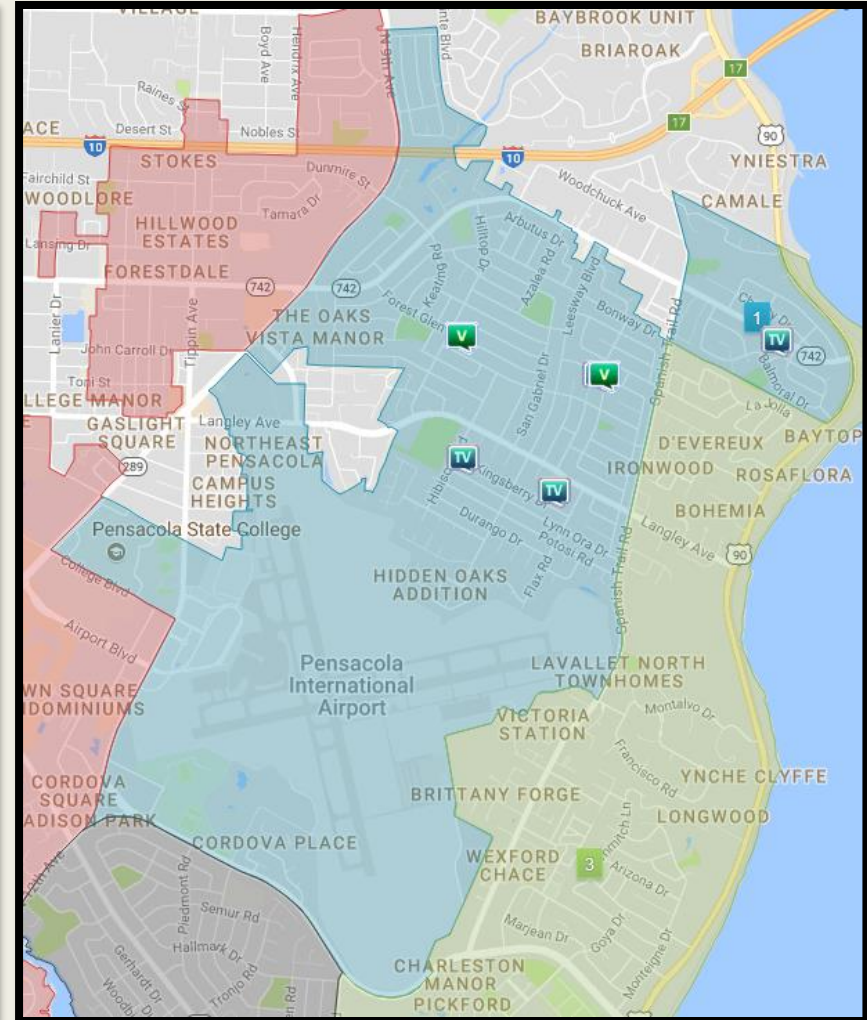

PENSACOLA POLICE DEPARTMENT

Crime Report
August 2017

2016-2017 August Comparison City Wide

Offense	2016	2017
Homicide	1	0
Robbery w/Firearm	0	1
Robbery w/Knife/Cutting Instrument	0	2
Robbery w/Other Dangerous Instr.	0	0
Strong-Armed Robbery	0	6
Car Jacking	0	0
Aggravated Battery/Assault	14	19
Vehicle Burglary	45	21
Residential Burglary	9	13
Commercial Burglary	3	2
Grand Theft	33	34
Retail Theft	38	42
Grand Theft Auto	7	13

District 1 2016-2017 August Comparison

District 2

2016-2017 August Comparison

District 3

2016-2017 August Comparison

District 4

2016-2017 August Comparison

District 5 2016-2017 August Comparison

District 6

2016-2017 August Comparison

District 7

2016-2017 August Comparison

August 2017 Traffic Crash Heat Map

	Aug. '16	Aug. '17
Crashes	213	179
Citations	177	323

*Crashes down -16% from month-to-month comparison