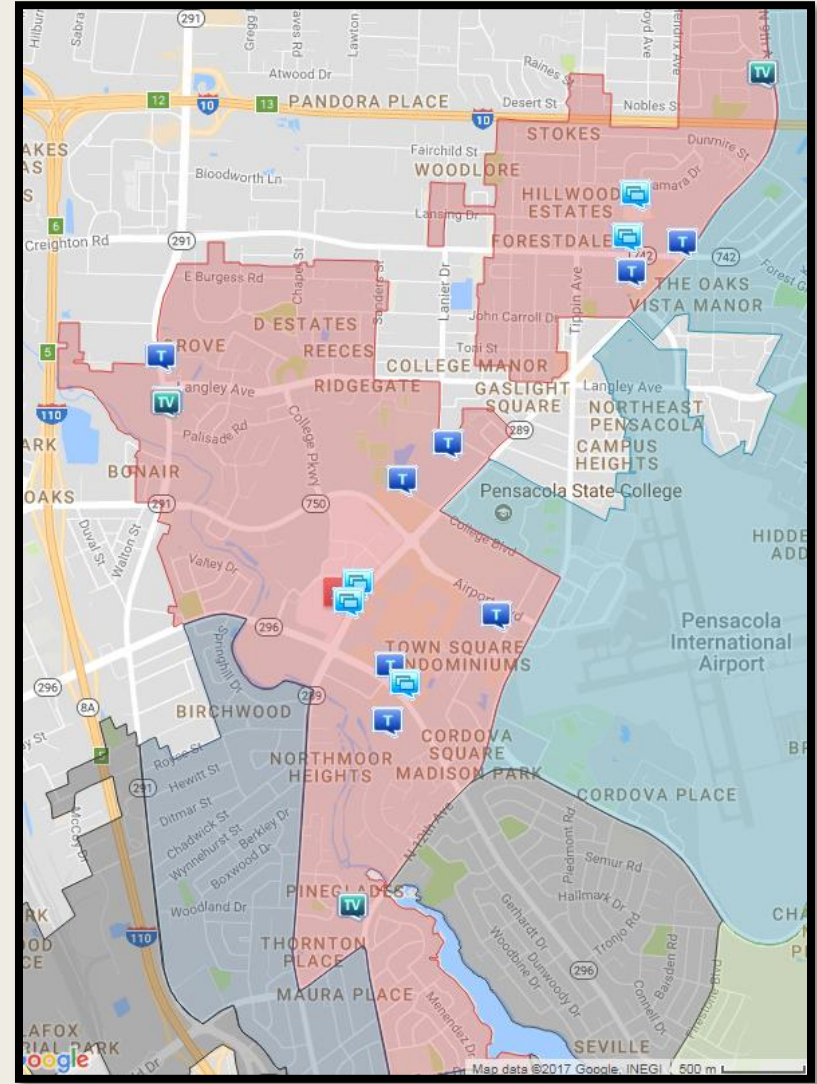

PENSACOLA POLICE DEPARTMENT

Crime Report
August 2017

2016-2017 August Comparison City Wide

Offense	2016	2017
Homicide	1	0
Robbery w/Firearm	0	1
Robbery w/Knife/Cutting Instrument	0	2
Robbery w/Other Dangerous Instr.	0	0
Strong-Armed Robbery	0	6
Car Jacking	0	0
Aggravated Battery/Assault	14	19
Vehicle Burglary	45	21
Residential Burglary	9	13
Commercial Burglary	3	2
Grand Theft	33	34
Retail Theft	38	42
Grand Theft Auto	7	13

District 1 2016-2017 August Comparison

District 2

2016-2017 August Comparison

District 3

2016-2017 August Comparison

District 4

2016-2017 August Comparison

District 5 2016-2017 August Comparison

District 6

2016-2017 August Comparison

District 7

2016-2017 August Comparison

August 2017 Traffic Crash Heat Map

	Aug. '16	Aug. '17
Crashes	213	179
Citations	177	323

*Crashes down -16% from month-to-month comparison