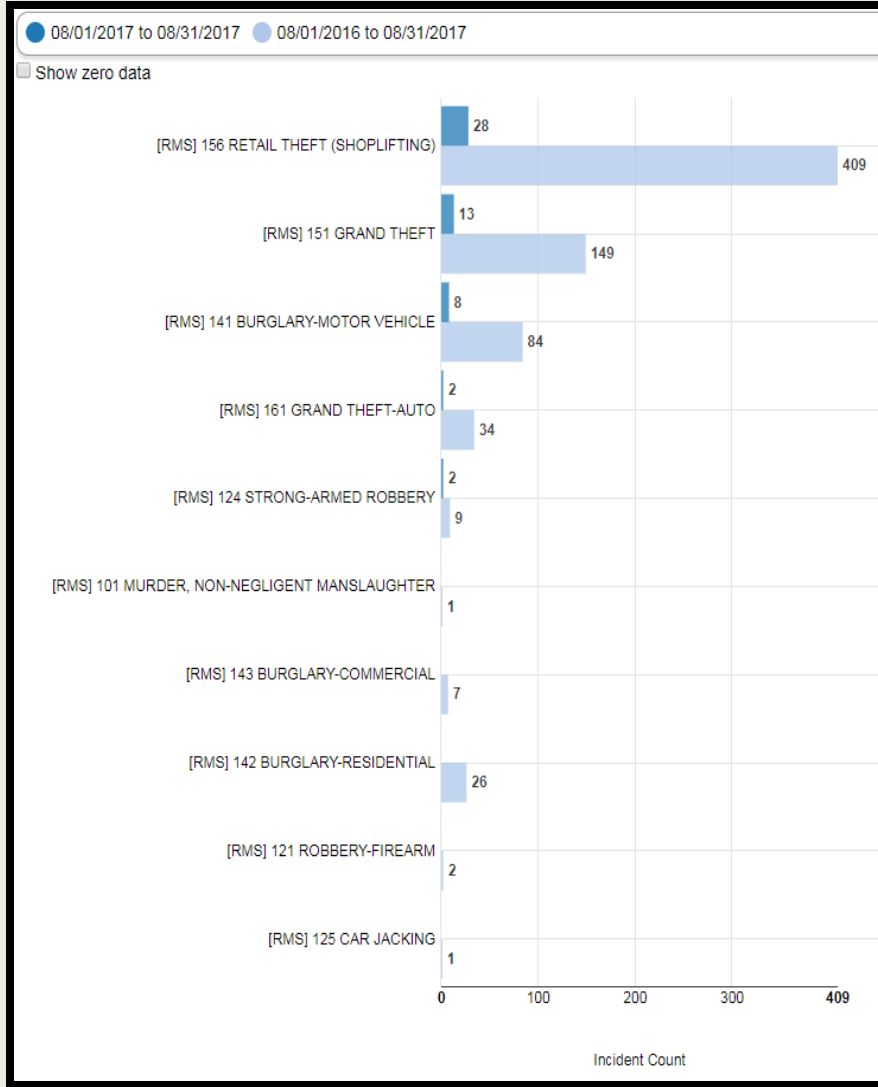

PENSACOLA POLICE DEPARTMENT

Crime Report
August 2017

2016-2017 August Comparison City Wide

Offense	2016	2017
Homicide	1	0
Robbery w/Firearm	0	1
Robbery w/Knife/Cutting Instrument	0	2
Robbery w/Other Dangerous Instr.	0	0
Strong-Armed Robbery	0	6
Car Jacking	0	0
Aggravated Battery/Assault	14	19
Vehicle Burglary	45	21
Residential Burglary	9	13
Commercial Burglary	3	2
Grand Theft	33	34
Retail Theft	38	42
Grand Theft Auto	7	13

District 1 2016-2017 August Comparison

District 2

2016-2017 August Comparison

District 3

2016-2017 August Comparison

District 4

2016-2017 August Comparison

District 5 2016-2017 August Comparison

District 6

2016-2017 August Comparison

District 7

2016-2017 August Comparison

August 2017 Traffic Crash Heat Map

	Aug. '16	Aug. '17
Crashes	213	179
Citations	177	323

*Crashes down -16% from month-to-month comparison