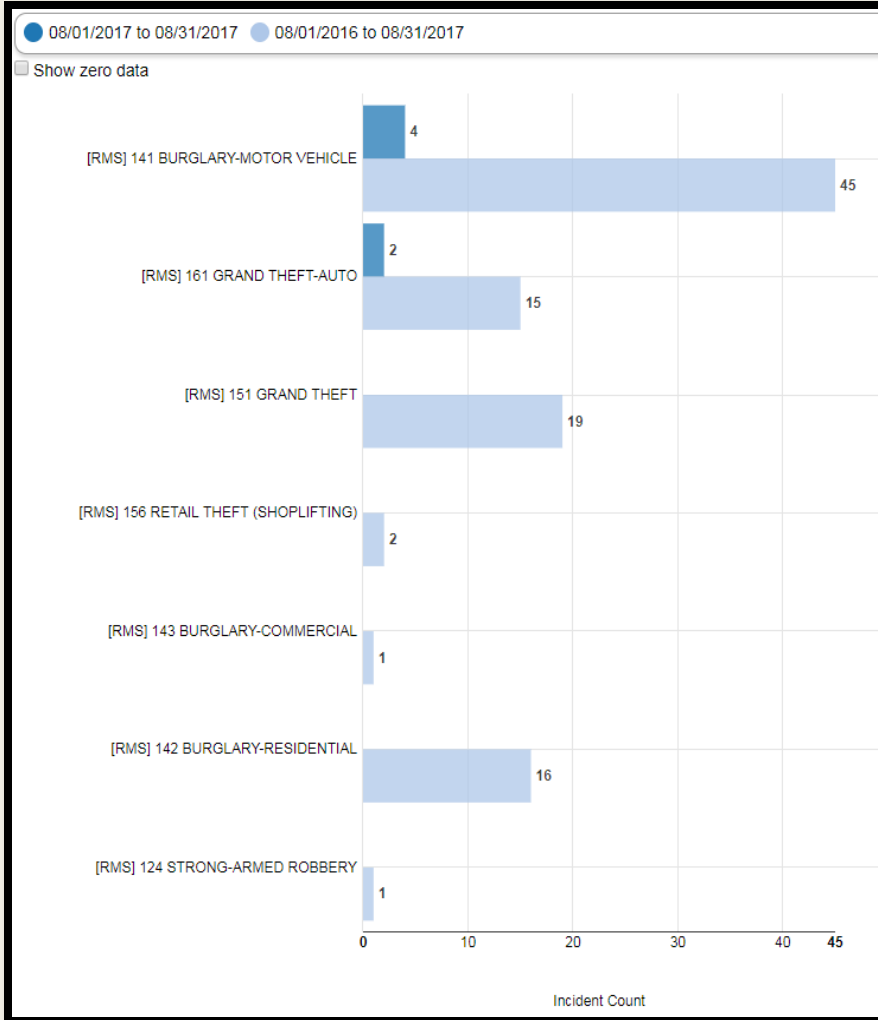

PENSACOLA POLICE DEPARTMENT

Crime Report
August 2017

2016-2017 August Comparison City Wide

Offense	2016	2017
Homicide	1	0
Robbery w/Firearm	0	1
Robbery w/Knife/Cutting Instrument	0	2
Robbery w/Other Dangerous Instr.	0	0
Strong-Armed Robbery	0	6
Car Jacking	0	0
Aggravated Battery/Assault	14	19
Vehicle Burglary	45	21
Residential Burglary	9	13
Commercial Burglary	3	2
Grand Theft	33	34
Retail Theft	38	42
Grand Theft Auto	7	13

District 1 2016-2017 August Comparison

District 2

2016-2017 August Comparison

District 3

2016-2017 August Comparison

District 4

2016-2017 August Comparison

District 5 2016-2017 August Comparison

District 6

2016-2017 August Comparison

District 7

2016-2017 August Comparison

August 2017 Traffic Crash Heat Map

	Aug. '16	Aug. '17
Crashes	213	179
Citations	177	323

*Crashes down -16% from month-to-month comparison