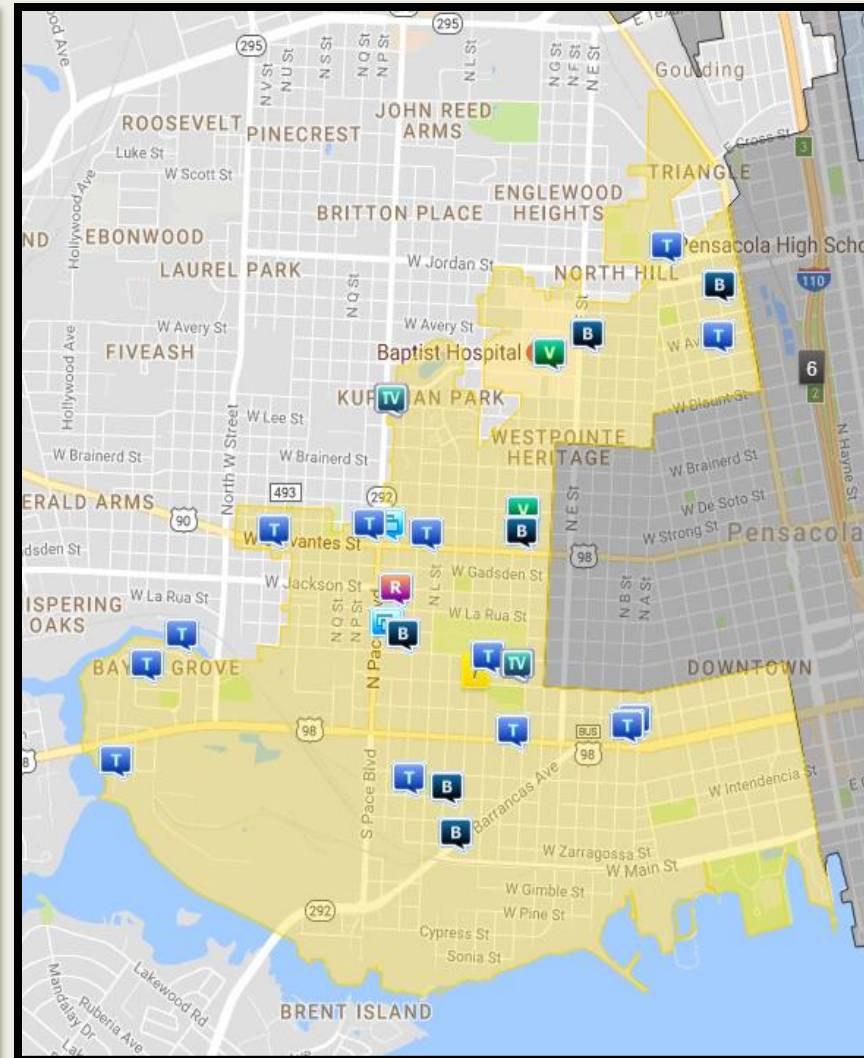

District 1 2016-2017 August Comparison

District 2

2016-2017 August Comparison

District 3

2016-2017 August Comparison

District 4

2016-2017 August Comparison

District 5 2016-2017 August Comparison

District 6

2016-2017 August Comparison

District 7

2016-2017 August Comparison

August 2017 Traffic Crash Heat Map

	Aug. '16	Aug. '17
Crashes	213	179
Citations	177	323

*Crashes down -16% from month-to-month comparison