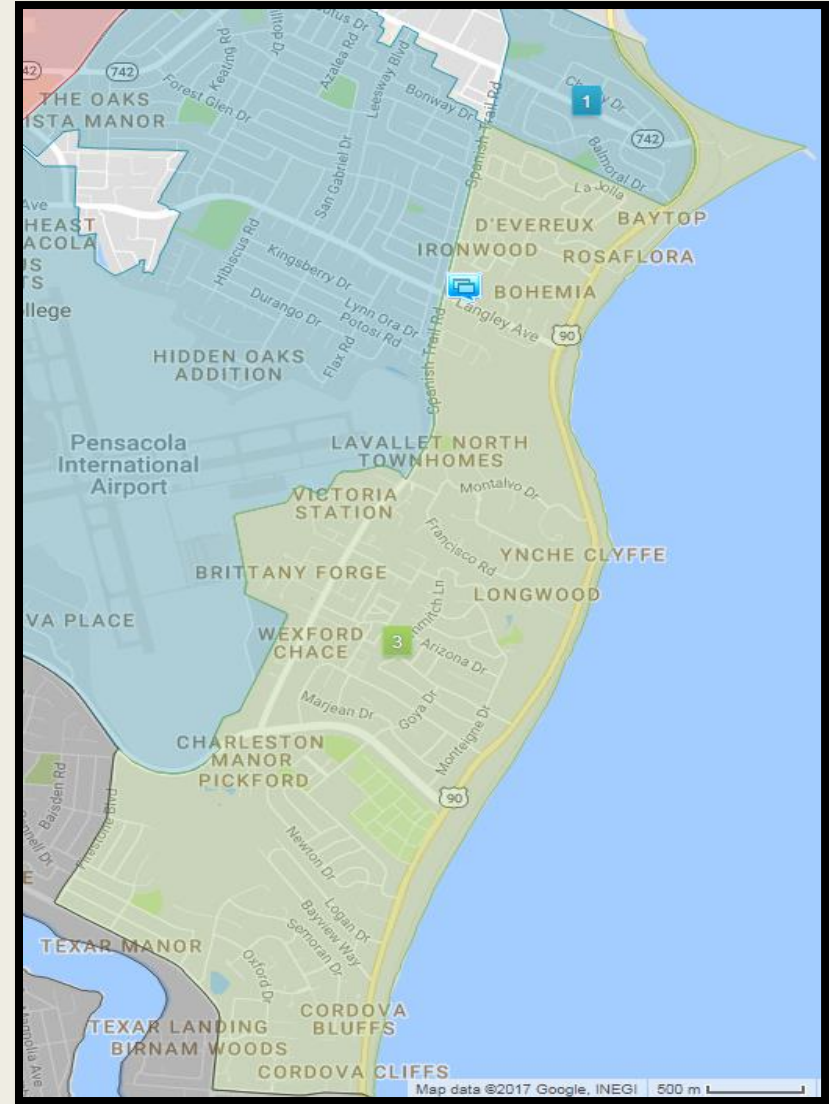

District 1 2016-2017 August Comparison

District 2

2016-2017 August Comparison

District 3

2016-2017 August Comparison

District 4

2016-2017 August Comparison

District 5 2016-2017 August Comparison

District 6

2016-2017 August Comparison

District 7

2016-2017 August Comparison

August 2017 Traffic Crash Heat Map

	Aug. '16	Aug. '17
Crashes	213	179
Citations	177	323

*Crashes down -16% from month-to-month comparison