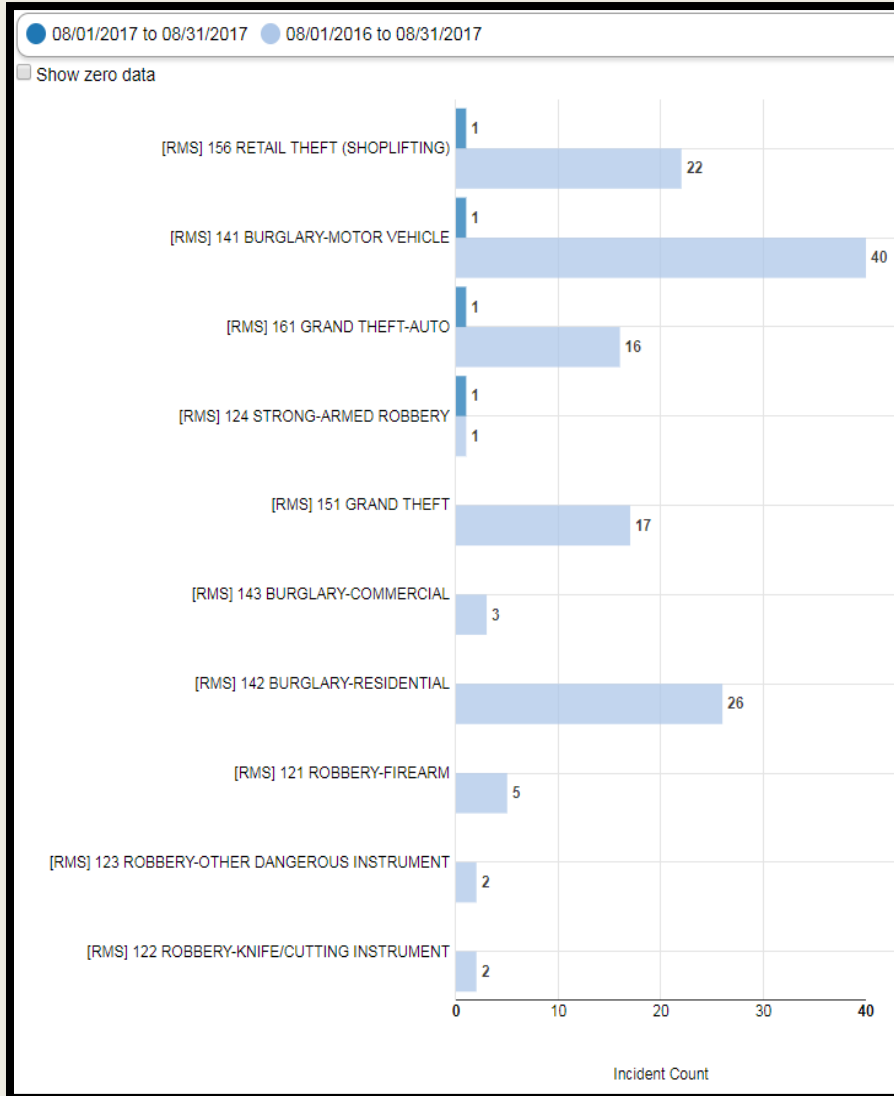

PENSACOLA POLICE DEPARTMENT

Crime Report
August 2017

2016-2017 August Comparison City Wide

Offense	2016	2017
Homicide	1	0
Robbery w/Firearm	0	1
Robbery w/Knife/Cutting Instrument	0	2
Robbery w/Other Dangerous Instr.	0	0
Strong-Armed Robbery	0	6
Car Jacking	0	0
Aggravated Battery/Assault	14	19
Vehicle Burglary	45	21
Residential Burglary	9	13
Commercial Burglary	3	2
Grand Theft	33	34
Retail Theft	38	42
Grand Theft Auto	7	13

District 1 2016-2017 August Comparison

District 2

2016-2017 August Comparison

District 3

2016-2017 August Comparison

District 4

2016-2017 August Comparison

District 5 2016-2017 August Comparison

District 6

2016-2017 August Comparison

District 7

2016-2017 August Comparison

August 2017 Traffic Crash Heat Map

	Aug. '16	Aug. '17
Crashes	213	179
Citations	177	323

*Crashes down -16% from month-to-month comparison