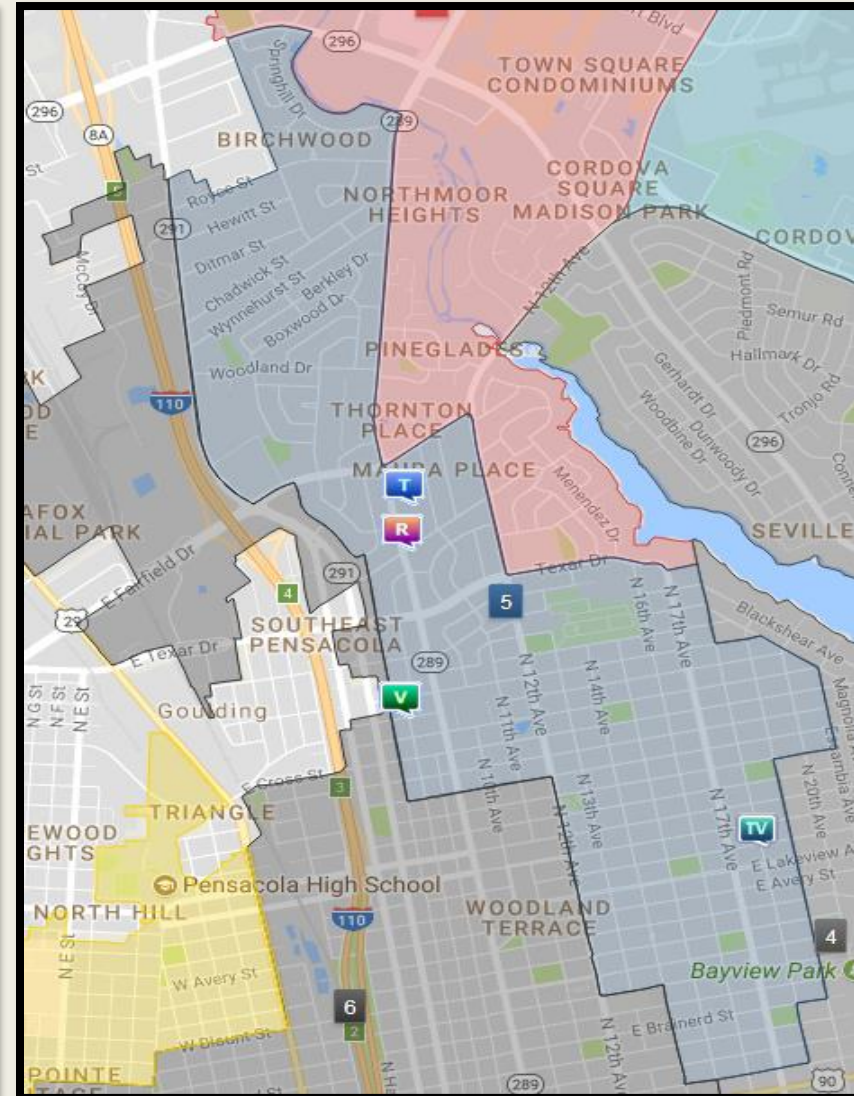

District 1 2016-2017 August Comparison

District 2

2016-2017 August Comparison

District 3

2016-2017 August Comparison

District 4

2016-2017 August Comparison

District 5 2016-2017 August Comparison

District 6

2016-2017 August Comparison

District 7

2016-2017 August Comparison

August 2017 Traffic Crash Heat Map

	Aug. '16	Aug. '17
Crashes	213	179
Citations	177	323

*Crashes down -16% from month-to-month comparison