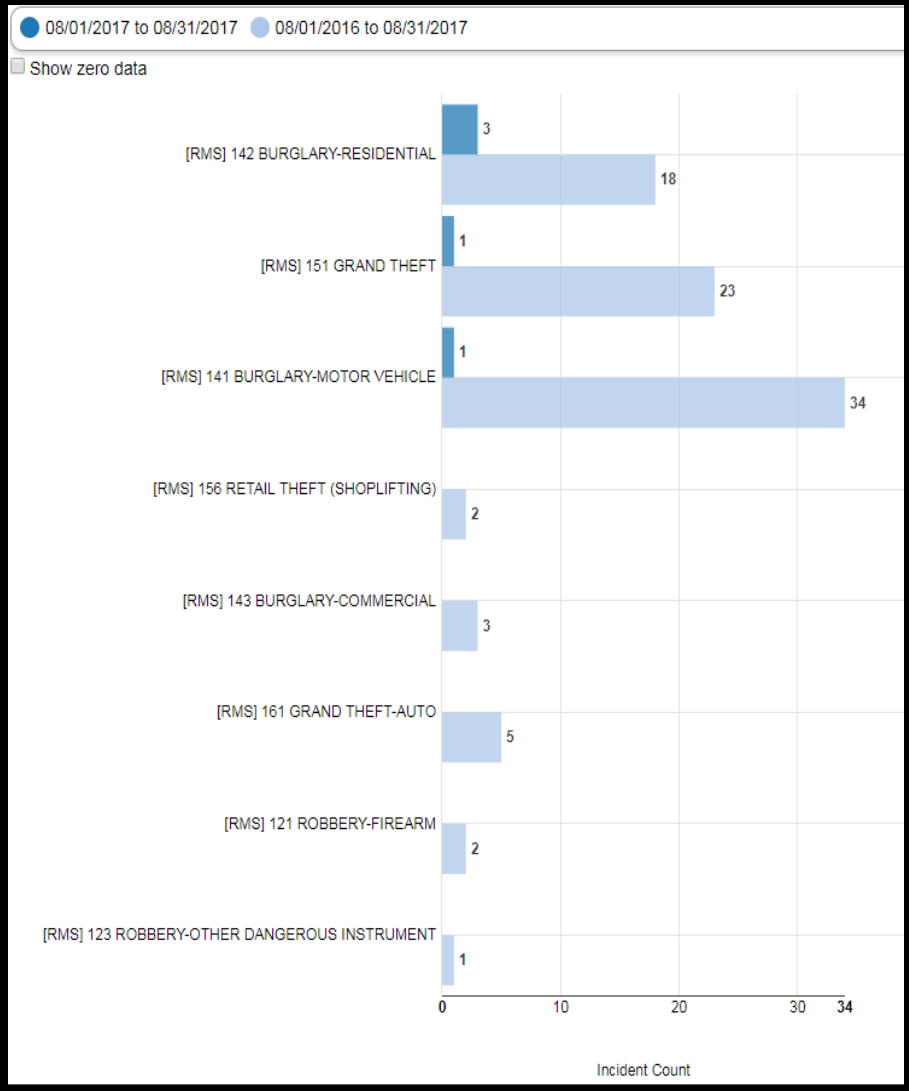

PENSACOLA POLICE DEPARTMENT

Crime Report
August 2017

2016-2017 August Comparison City Wide

Offense	2016	2017
Homicide	1	0
Robbery w/Firearm	0	1
Robbery w/Knife/Cutting Instrument	0	2
Robbery w/Other Dangerous Instr.	0	0
Strong-Armed Robbery	0	6
Car Jacking	0	0
Aggravated Battery/Assault	14	19
Vehicle Burglary	45	21
Residential Burglary	9	13
Commercial Burglary	3	2
Grand Theft	33	34
Retail Theft	38	42
Grand Theft Auto	7	13

District 1 2016-2017 August Comparison

District 2

2016-2017 August Comparison

District 3

2016-2017 August Comparison

District 4

2016-2017 August Comparison

District 5 2016-2017 August Comparison

District 6

2016-2017 August Comparison

District 7

2016-2017 August Comparison

August 2017 Traffic Crash Heat Map

	Aug. '16	Aug. '17
Crashes	213	179
Citations	177	323

*Crashes down -16% from month-to-month comparison