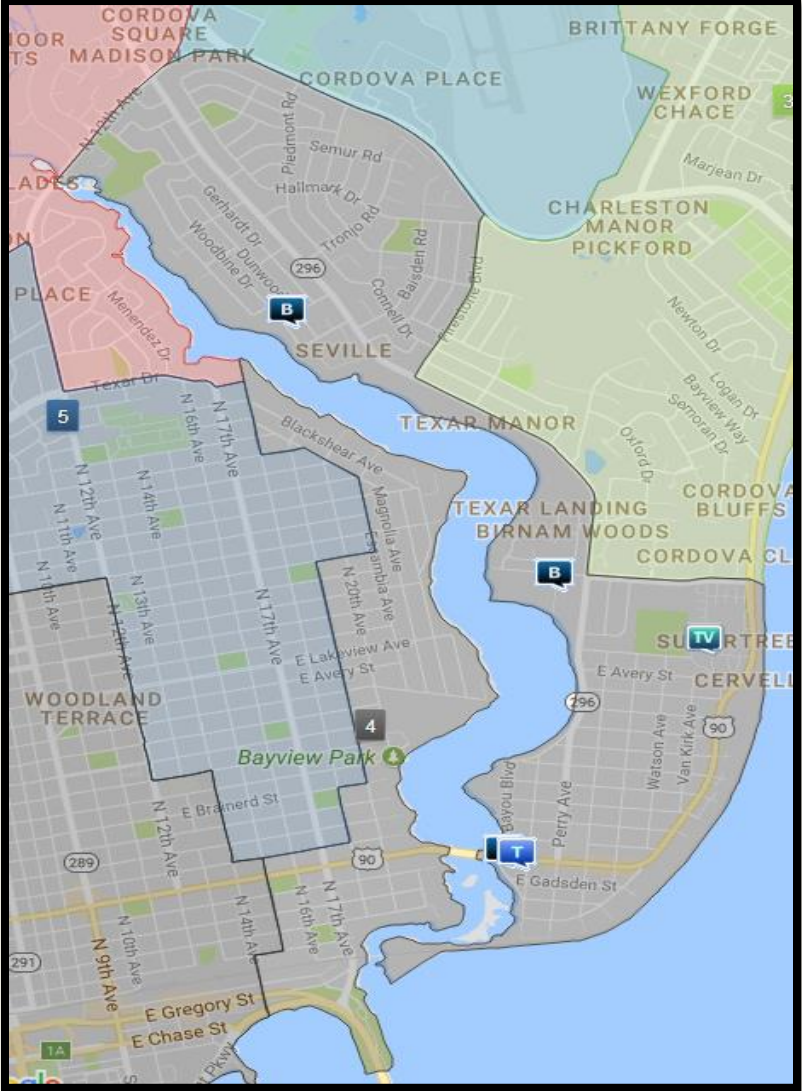

District 1 2016-2017 August Comparison

District 2

2016-2017 August Comparison

District 3

2016-2017 August Comparison

District 4

2016-2017 August Comparison

District 5 2016-2017 August Comparison

District 6

2016-2017 August Comparison

District 7

2016-2017 August Comparison

August 2017 Traffic Crash Heat Map

	Aug. '16	Aug. '17
Crashes	213	179
Citations	177	323

*Crashes down -16% from month-to-month comparison