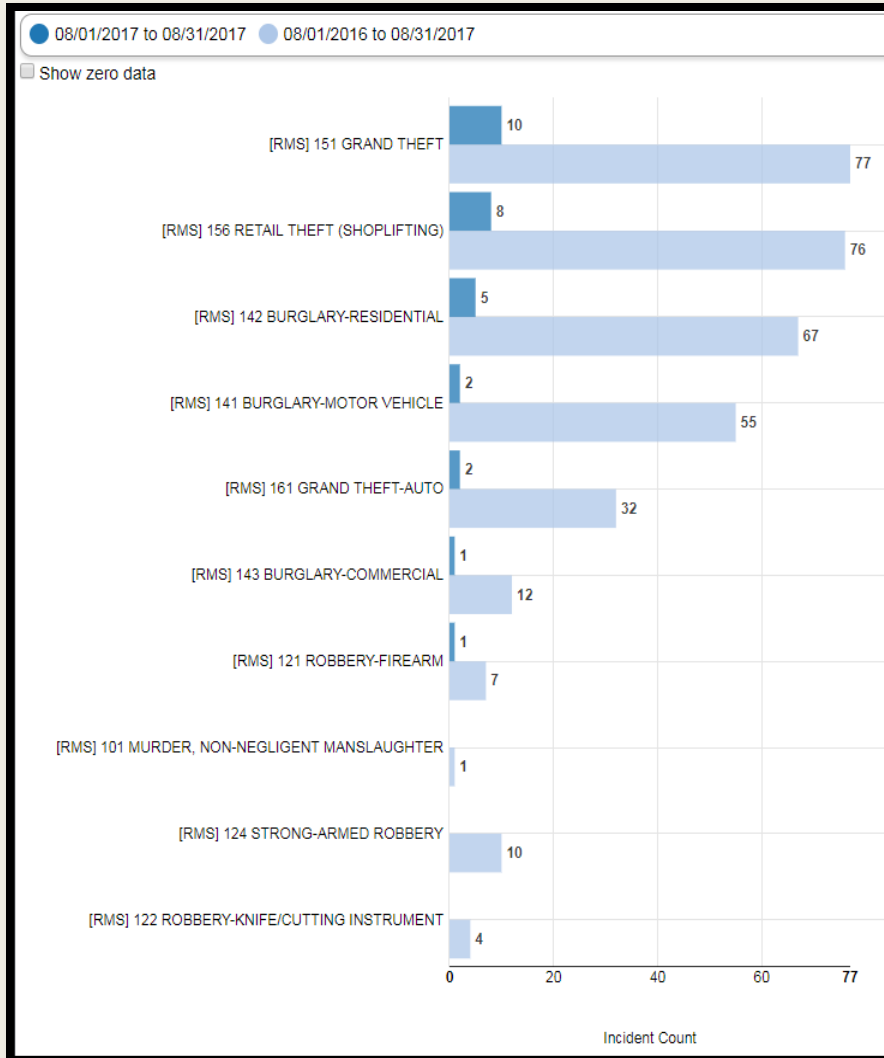

PENSACOLA POLICE DEPARTMENT

Crime Report
August 2017

2016-2017 August Comparison City Wide

Offense	2016	2017
Homicide	1	0
Robbery w/Firearm	0	1
Robbery w/Knife/Cutting Instrument	0	2
Robbery w/Other Dangerous Instr.	0	0
Strong-Armed Robbery	0	6
Car Jacking	0	0
Aggravated Battery/Assault	14	19
Vehicle Burglary	45	21
Residential Burglary	9	13
Commercial Burglary	3	2
Grand Theft	33	34
Retail Theft	38	42
Grand Theft Auto	7	13

District 1 2016-2017 August Comparison

District 2

2016-2017 August Comparison

District 3

2016-2017 August Comparison

District 4

2016-2017 August Comparison

District 5 2016-2017 August Comparison

District 6

2016-2017 August Comparison

District 7

2016-2017 August Comparison

August 2017 Traffic Crash Heat Map

	Aug. '16	Aug. '17
Crashes	213	179
Citations	177	323

*Crashes down -16% from month-to-month comparison