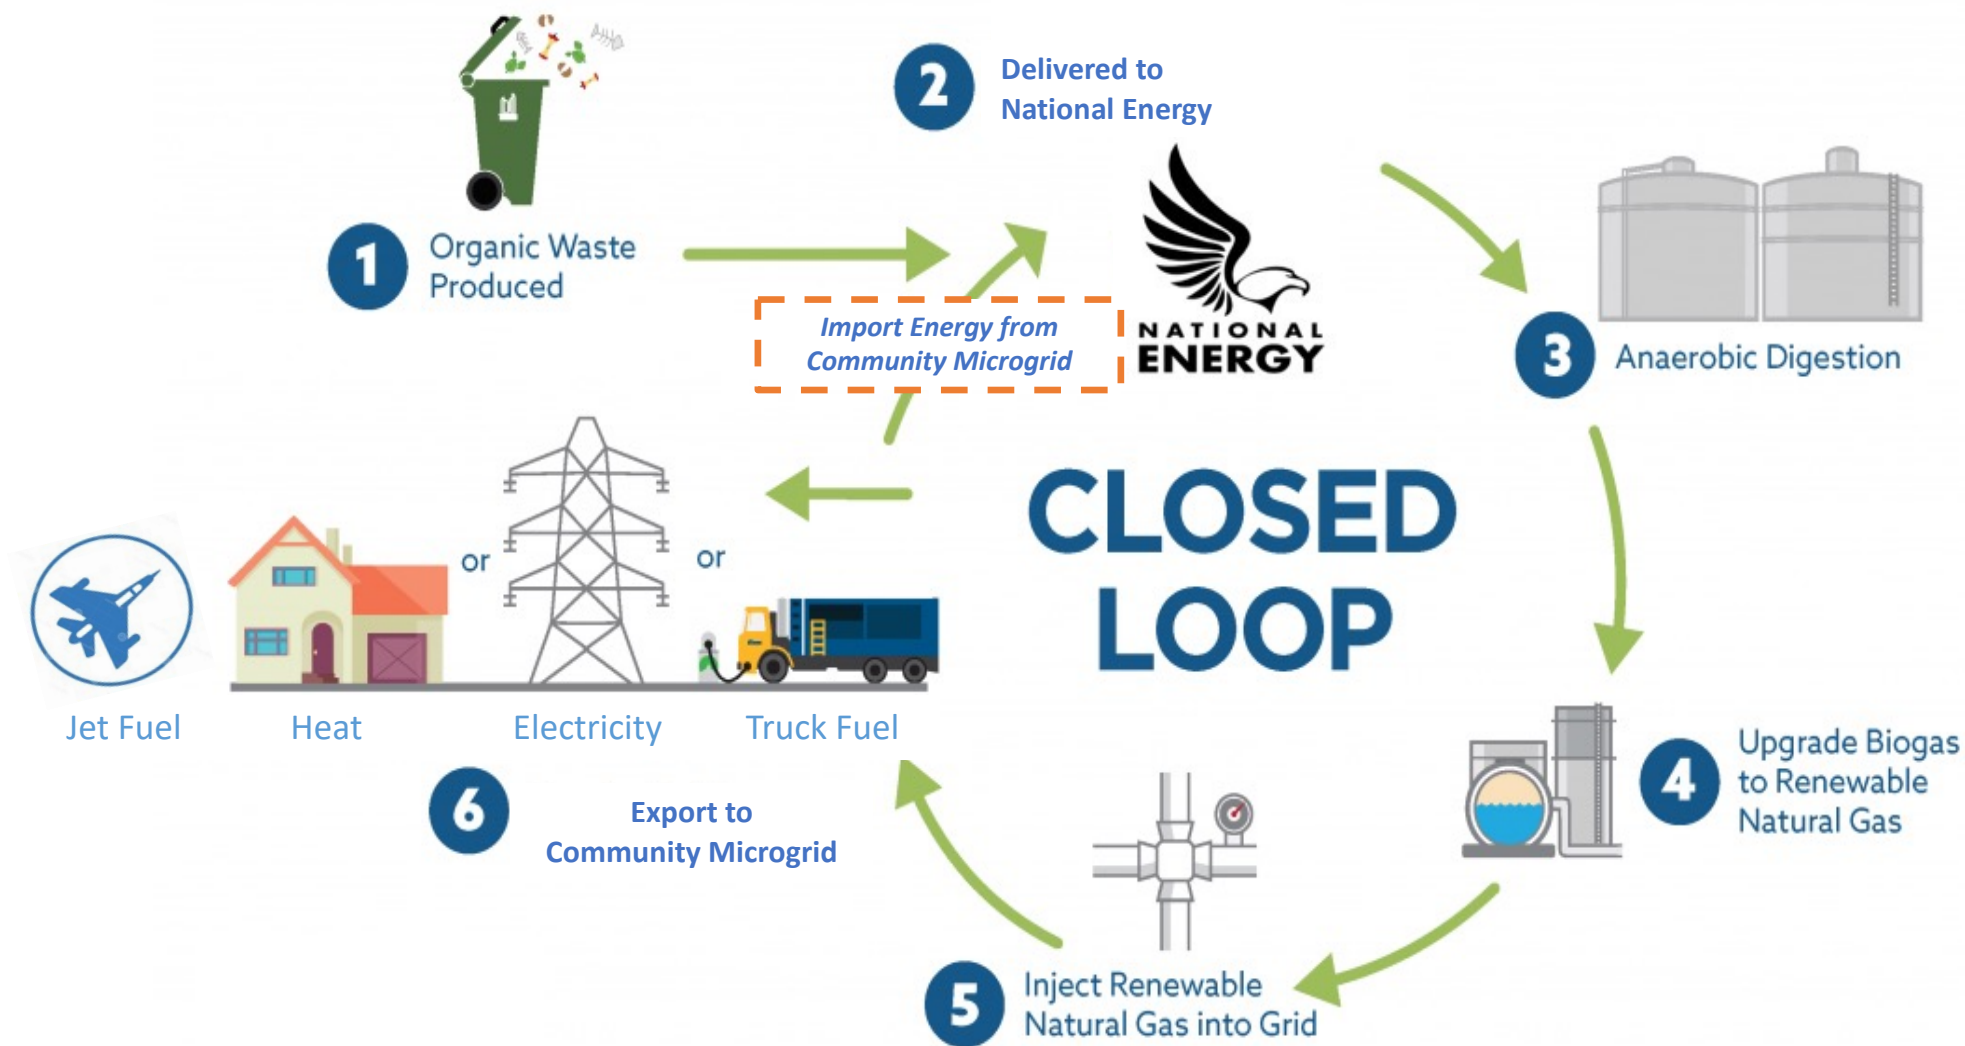

SOLID WASTE LANDFILLS

ENERGY GENERATION

Leveraging AI-Powered Robotic Sorting Technology

AI-based Learning (Brain)

Vision System (Eyes)

Smart Sorting Robots (Hands)

Robots Perform Quality Control To Eliminate Contamination

Waste-Powered Community Energy Microgrid

Bioenergy is the Most Versatile Technology

Renewable Energy Technologies	Meets Baseload Power Demand	Able to Produce Heat	Able to Produce Electricity	Able to Produce Gas Fuel	Able to Produce Liquid Fuel
Solar	NO	✓	✓	NO	NO
Wind	NO	✓	✓	NO	NO
Geothermal	YES	✓	✓	NO	NO
Hydro	YES	NO	✓	NO	NO
Biomass	YES	✓	✓	✓	✓