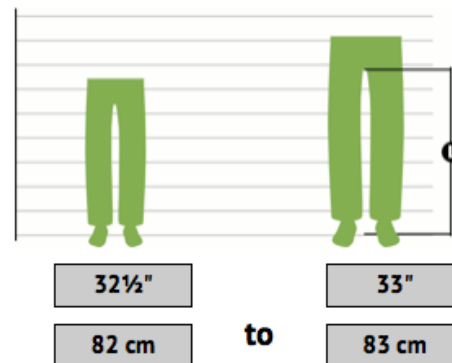

Rider Height Chart - 56 cm Classic Road Bike

This is a general guide to help you determine if a bike will fit or not. Use our [road bike size calculator](#) for a better frame size recommendation. There are NO GUARANTEES with the information provided here.

Bike Measurement

Information on this page is for a **road bike** measuring:

56 cm

22"

Classic Road Bike

Height Range

You can probably use this bike if your height is in the range below. Check your leg length to be sure.

Leg Length Range

This bike fits riders with the following leg lengths:

What is Leg Length?

The distance between the floor and your crotch. Also known as your bicycling inseam. This is more accurate than height when determining if the bike will fit you.

Measuring Your Leg Length

What's Your Bike Size?

Getting the right size bike is important. Find out your specific bike size using our [road bike size calculator](#).